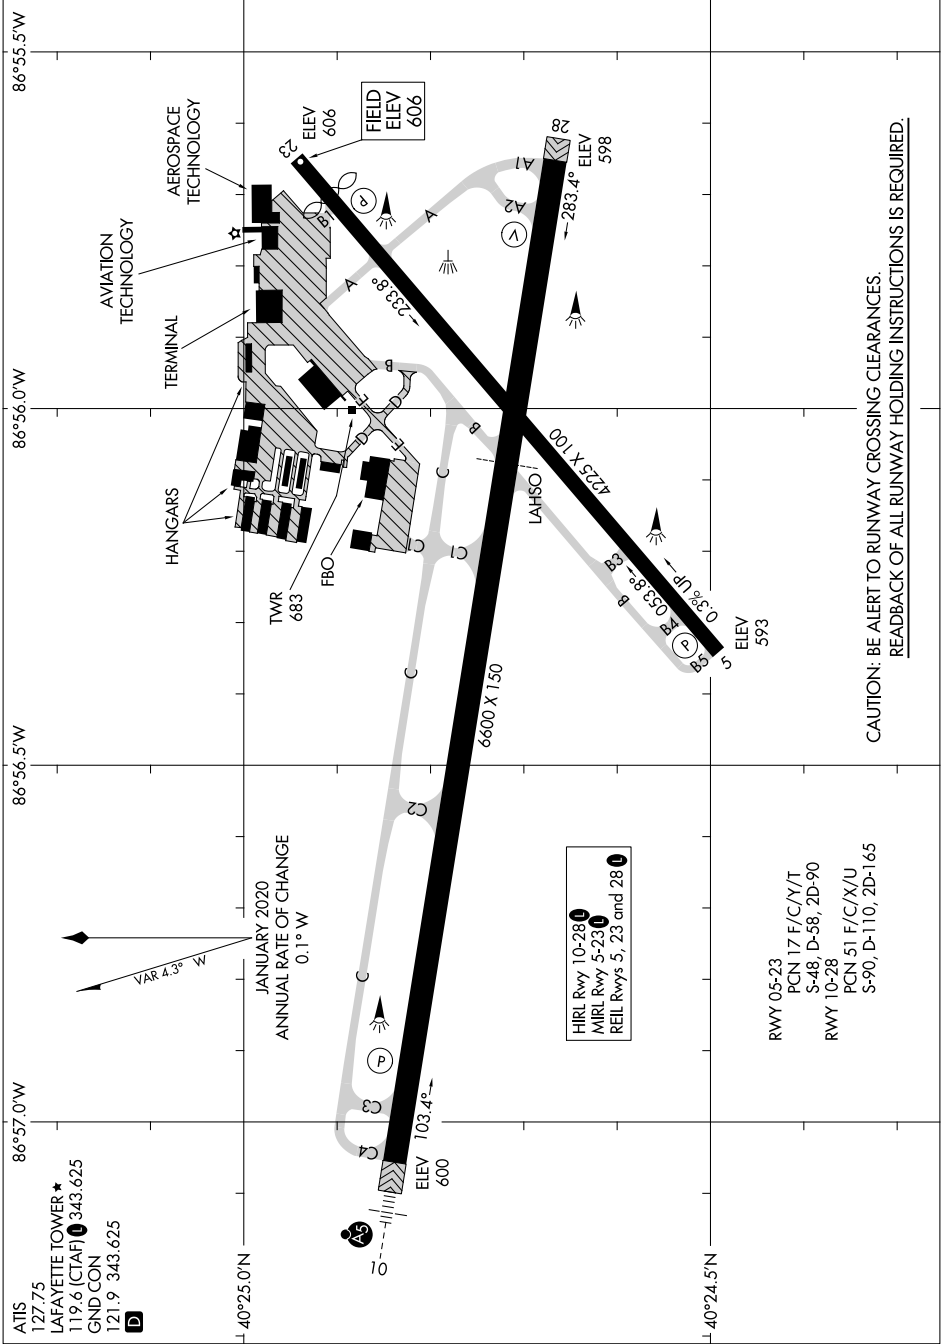

AIRPORT DIAGRAM

AL-220 (FAA)

PURDUE UNIVERSITY (LAF)
LAFAYETTE, INDIANA

EC-2, 26 DEC 2024 to 23 JAN 2025

CAUTION: BE ALERT TO RUNWAY CROSSING CLEARANCES.
READBACK OF ALL RUNWAY HOLDING INSTRUCTIONS IS REQUIRED.

RWY 05-23
PCN 17 F/C/Y/T
S-48, D-58, 2D-90

RWY 10-28
PCN 51 F/C/X/U
S-90, D-110, 2D-165

AIRPORT DIAGRAM

LAFAYETTE, INDIANA
PURDUE UNIVERSITY (LAF)

EC-2, 26 DEC 2024 to 23 JAN 2025