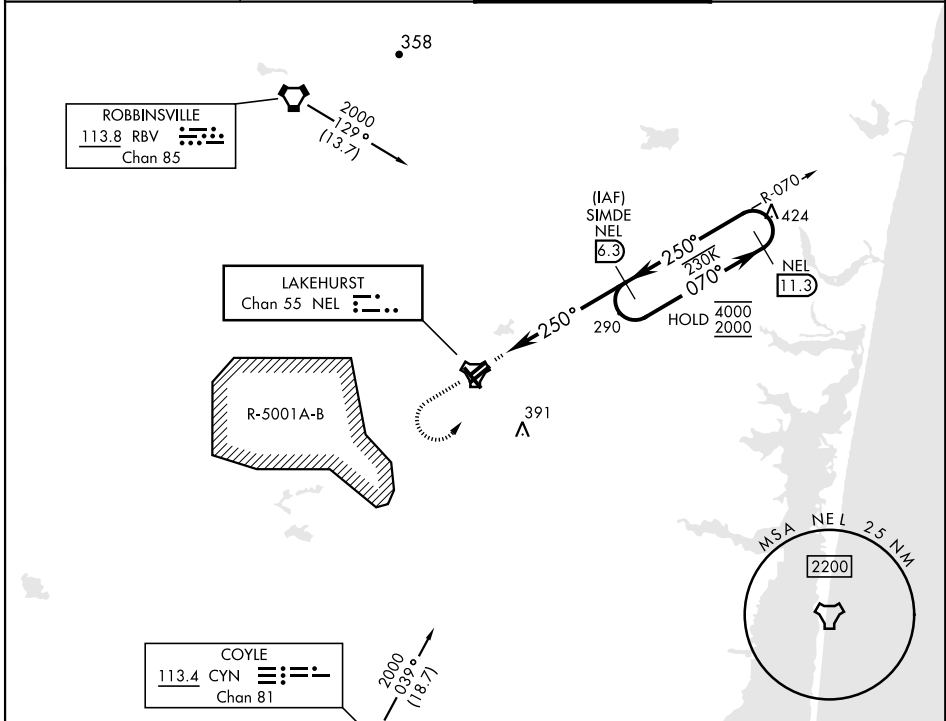

TACAN RWY 24

LAKEHURST MAXFIELD FLD,

(JOINT BASE MC GUIRE DIX LAKEHURST) (KNEL)

TACAN NEL Chan 55	APCH CRS 250°	Rwy Idg TDZE Arpt Elev 5002 101 101
-----------------------------	-------------------------	---

AL-223 [USN]

MISSED APPROACH: Climb to 700, then climbing left turn to 2000 to intercept NEL TACAN R-070 and hold.

<p>▼ * When ALS inop increase CAT AB vis to 1 mile, CAT CD vis to 1½ miles.</p>		<p>ATIS ★ 276.525</p>		<p>MC GUIRE APP CON 126.475 363.8</p>		<p>TOWER ★ 127.775 360.2</p>		<p>GND CON 118.375 307.375</p>	
---	--	----------------------------------	--	--	--	---	--	---	--

NE-2, 26 DEC 2024 to 23 JAN 2025

NE-2, 26 DEC 2024 to 23 JAN 2025

ELEV 101		TDZE 101	
EMERG SAFE ALT 100 NM 4100			
700	2000	SIMDE NEL 6.3	
CATEGORY	A	B	C
S-24*	540-½	439 (500-½)	540-¾
CIRCLING	660-1 559 (600-1)	720-1 619 (700-1)	720-2 619 (700-2)
HIRL Rwy 6-24		MIRL Rwy 063°-243°	

TACAN RWY 24