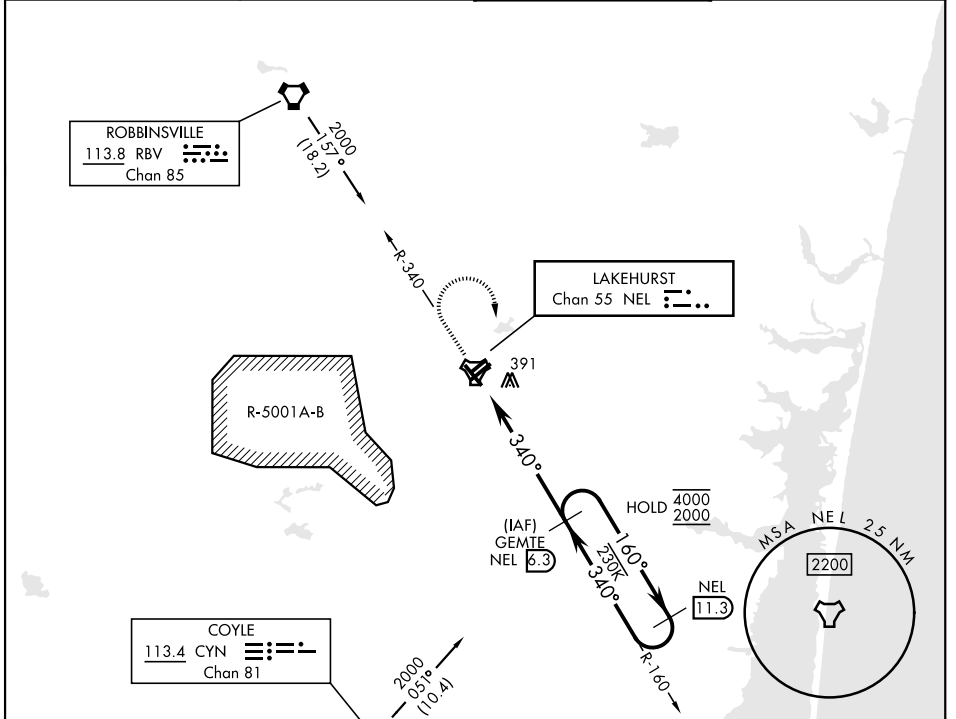

TACAN RWY 33

LAKEHURST MAXFIELD FLD,

(JOINT BASE MC GUIRE DIX LAKEHURST) (KNEL)

TACAN NEL Chan 55	APCH CRS 340°	Rwy Idg TDZE Arpt Elev 5001 88 101
-----------------------------	-------------------------	--

AL-223 [USN]

MISSED APPROACH: Climb to 700, then climbing right turn to 2000 to intercept NEL TACAN R-160 to GEMTE and hold.

ATIS ★ 276.525	MC GUIRE APP CON 126.475 363.8	TOWER ★ 127.775 360.2	GND CON 118.375 307.375
--------------------------	--	---------------------------------	-----------------------------------

NE-2, 26 DEC 2024 to 23 JAN 2025

NE-2, 26 DEC 2024 to 23 JAN 2025

EMERG SAFE ALT 100 NM 4100

CATEGORY	A	B	C	D
S-33	600-1 512 (500-1)	600-1 512 (500-1)	600-1 512 (500-1)	600-1 512 (500-1)
CIRCLING	660-1 559 (600-1)	720-1 619 (700-1)	720-1 619 (700-1)	720-2 619 (700-2)

HIRL Rwy 6-24
MIRL Rwy 063°-243°