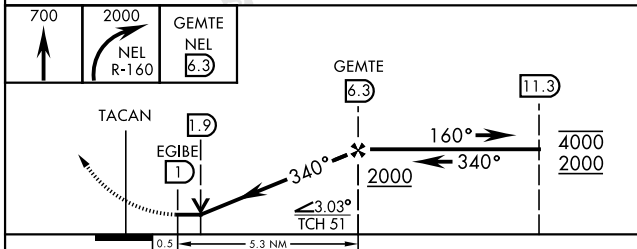

AL-223 [USN]

MISSED APPROACH: Climb to 700, then climbing right turn to 2000 to intercept NEL TACAN R-160 to GEMTE and hold.

ATIS ★ 276.525	MC GUIRE APP CON 126.475 363.8	TOWER ★ 127.775 360.2	GND CON 118.375 307.375
--------------------------	--	---------------------------------	-----------------------------------

NE-2, 26 DEC 2024 to 23 JAN 2025

NE-2, 26 DEC 2024 to 23 JAN 2025

EMERG SAFE ALT 100 NM 4100

CATEGORY	A	B	C	D
S-33	600-1 512 (500-1)	600-1 512 (500-1)	600-1 512 (500-1)	600-1 512 (500-1)
CIRCLING	660-1 559 (600-1)	720-1 619 (700-1)	720-1 619 (700-1)	720-2 619 (700-2)