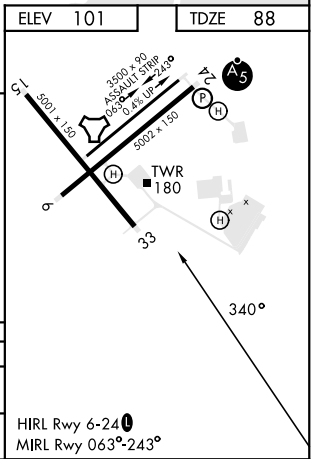

TACAN RWY 33

LAKEHURST MAXFIELD FLD,

(JOINT BASE MC GUIRE DIX LAKEHURST) (KNEL)

TACAN NEL Chan 55	APCH CRS 340°	Rwy Idg TDZE Arpt Elev 5001 88 101
-----------------------------	-------------------------	--

AL-223 [USN]

MISSED APPROACH: Climb to 700, then climbing right turn to 2000 to intercept NEL TACAN R-160 to GEMTE and hold.

ATIS ★ 276.525	MC GUIRE APP CON 126.475 363.8	TOWER ★ 127.775 360.2	GND CON 118.375 307.375
--------------------------	--	---------------------------------	-----------------------------------

NE-2, 26 DEC 2024 to 23 JAN 2025

NE-2, 26 DEC 2024 to 23 JAN 2025

EMERG SAFE ALT 100 NM 4100

CATEGORY	A	B	C	D
S-33	600-1 512 (500-1)	600-1 512 (500-1)	600-1 512 (500-1)	600-1 512 (500-1)
CIRCLING	660-1 559 (600-1)	720-1 619 (700-1)	720-1 619 (700-1)	720-2 619 (700-2)

HIRL Rwy 6-24
MIRL Rwy 063°-243°