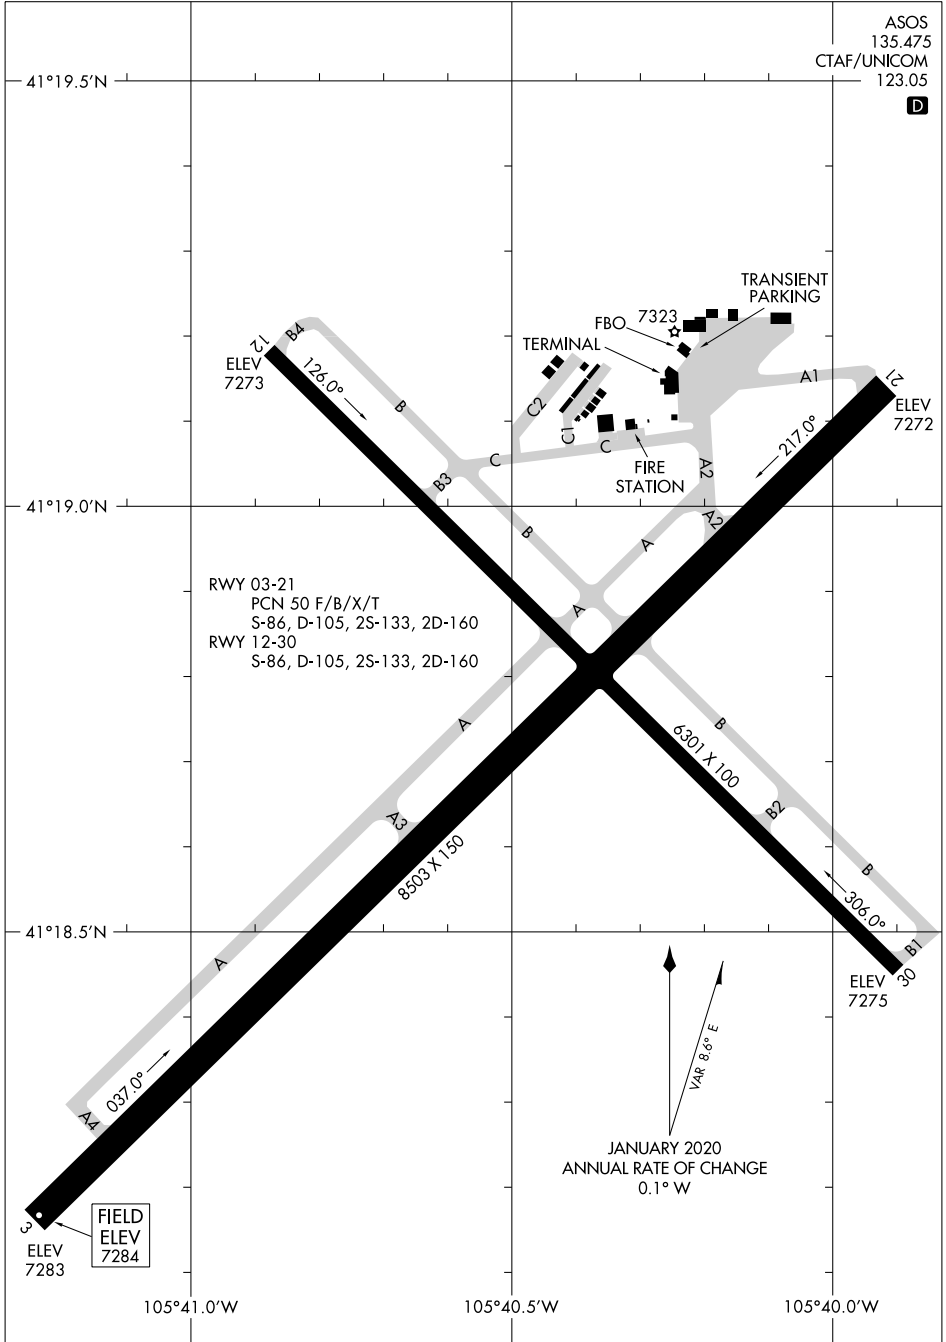

24305

AIRPORT DIAGRAM

AL-225 (FAA)

LARAMIE RGNL (LAR)
LARAMIE, WYOMING

ASOS
135.475
CTAF/UNICOM
123.05

NW-1, 26 DEC 2024 to 23 JAN 2025

NW-1, 26 DEC 2024 to 23 JAN 2025

AIRPORT DIAGRAM

24305

LARAMIE, WYOMING
LARAMIE RGNL (LAR)