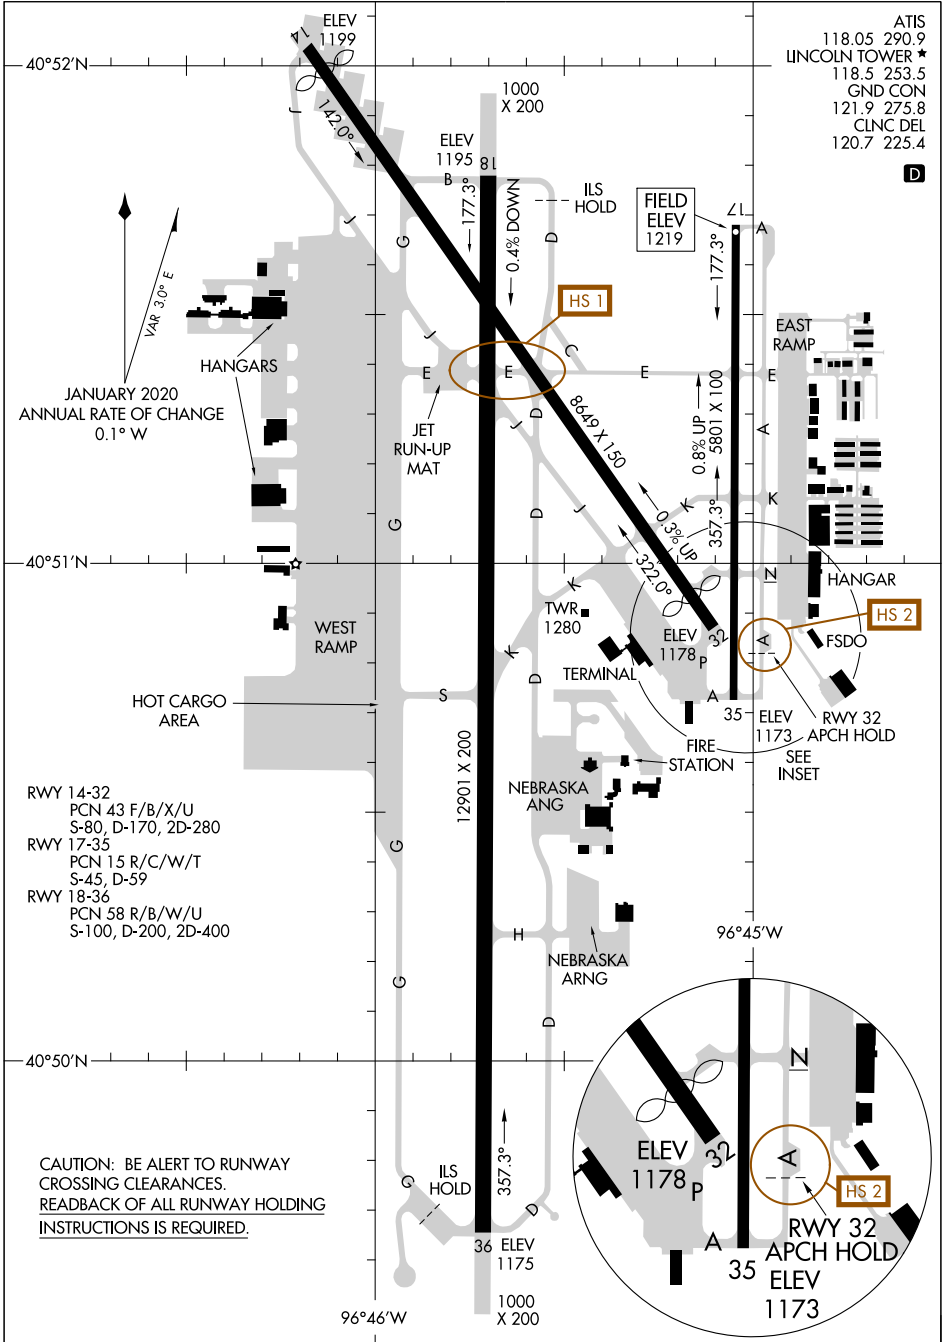

AIRPORT DIAGRAM

AL-232 (FAA)

LINCOLN (LNK)
LINCOLN, NEBRASKA

NC-2, 26 DEC 2024 to 23 JAN 2025

NC-2, 26 DEC 2024 to 23 JAN 2025

AIRPORT DIAGRAM

LINCOLN, NEBRASKA
LINCOLN (LNK)