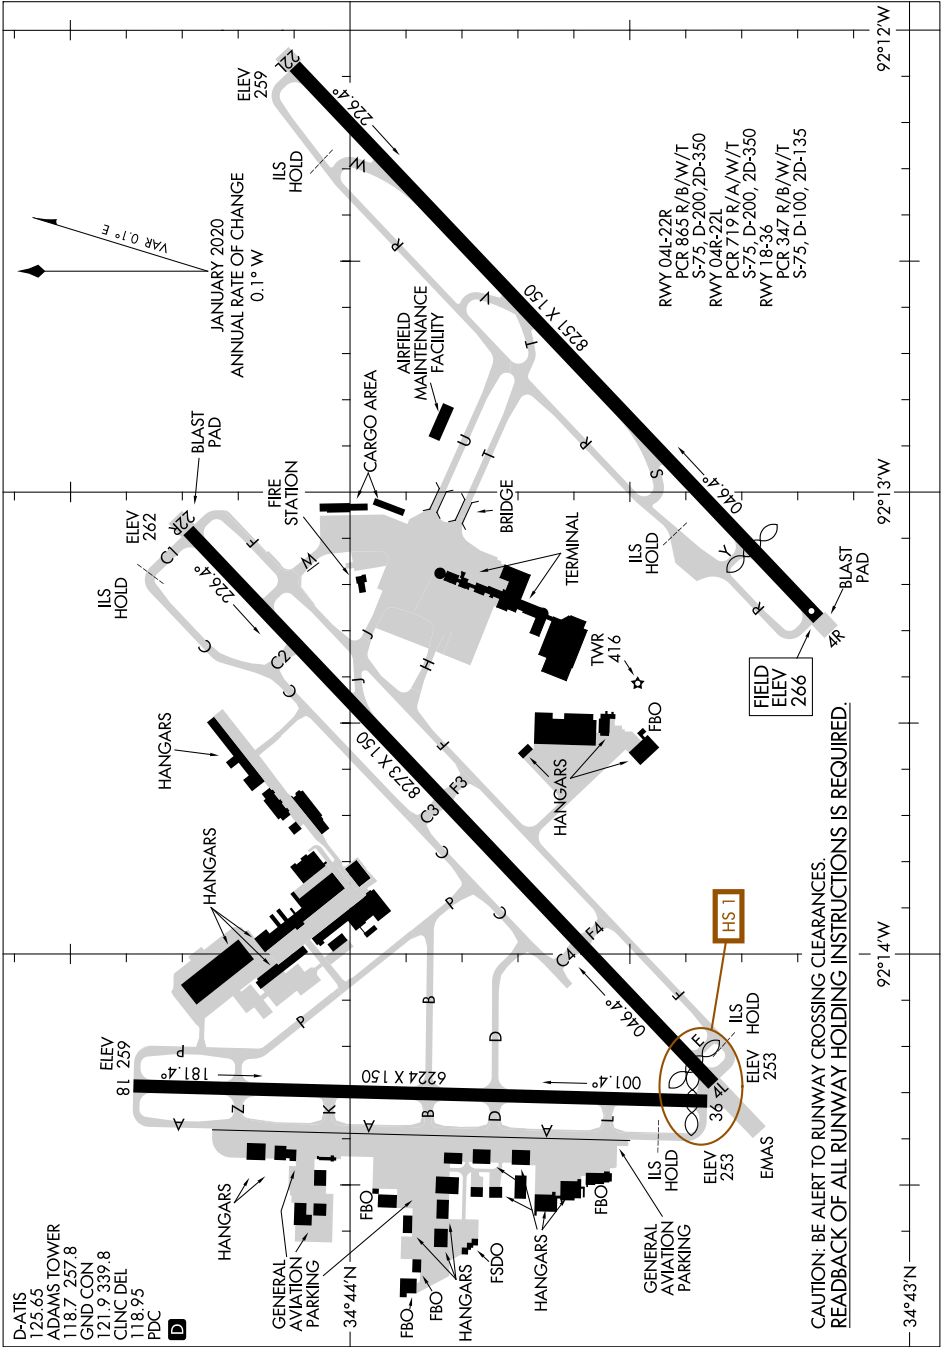

24193
AIRPORT DIAGRAM

BILL AND HILLARY CLINTON NTL/ADAMS FLD (LIT)
 AL-233 (FAA)
 LITTLE ROCK, ARKANSAS

SC-1, 26 DEC 2024 to 23 JAN 2025

- D-ATIS 125.65
- ADAMS TOWER 118.7 257.8
- GND CON 121.9 339.8
- CLNC DEL 118.95
- PDC

- RWY 04L-22R PCR 865 R/B/W/T S-75, D-200, 2D-350
- RWY 04R-22L PCR 719 R/A/W/T S-75, D-200, 2D-350
- RWY 18-36 PCR 347 R/B/W/T S-75, D-100, 2D-135

CAUTION: BE ALERT TO RUNWAY CROSSING CLEARANCES. READBACK OF ALL RUNWAY HOLDING INSTRUCTIONS IS REQUIRED.

SC-1, 26 DEC 2024 to 23 JAN 2025

24193
AIRPORT DIAGRAM

BILL AND HILLARY CLINTON NTL/ADAMS FLD (LIT)
 LITTLE ROCK, ARKANSAS