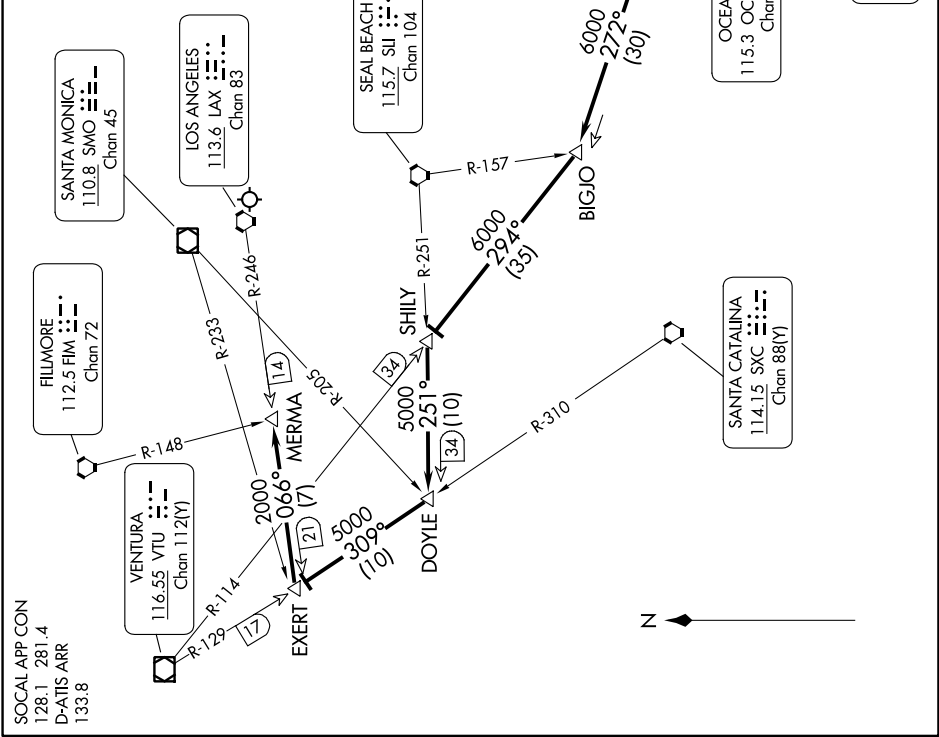

OCEAN THREE ARRIVAL

AL-237 (FAA)

LOS ANGELES INTL (LAX)
LOS ANGELES, CALIFORNIA

SW-3, 26 DEC 2024 to 23 JAN 2025

ARRIVAL ROUTE DESCRIPTION

From over JLI VORTAC on JLI R-263 and OCN R-083 to VISTA, then on OCN R-083 to CYNDE DME, then on OCN R-083 to OCN VORTAC, then on OCN R-272 and VTU R-114 to SHILY INT, then on SLI R-251 to DOYLE INT, then on VTU R-129 to EXERT INT, then on LAX R-246 to MERMA INT. Expect RADAR vectors to final approach course for Runways 6 or 7.

NOTE: Chart not to scale.

OCEAN THREE ARRIVAL

LOS ANGELES, CALIFORNIA
LOS ANGELES INTL (LAX)

SW-3, 26 DEC 2024 to 23 JAN 2025