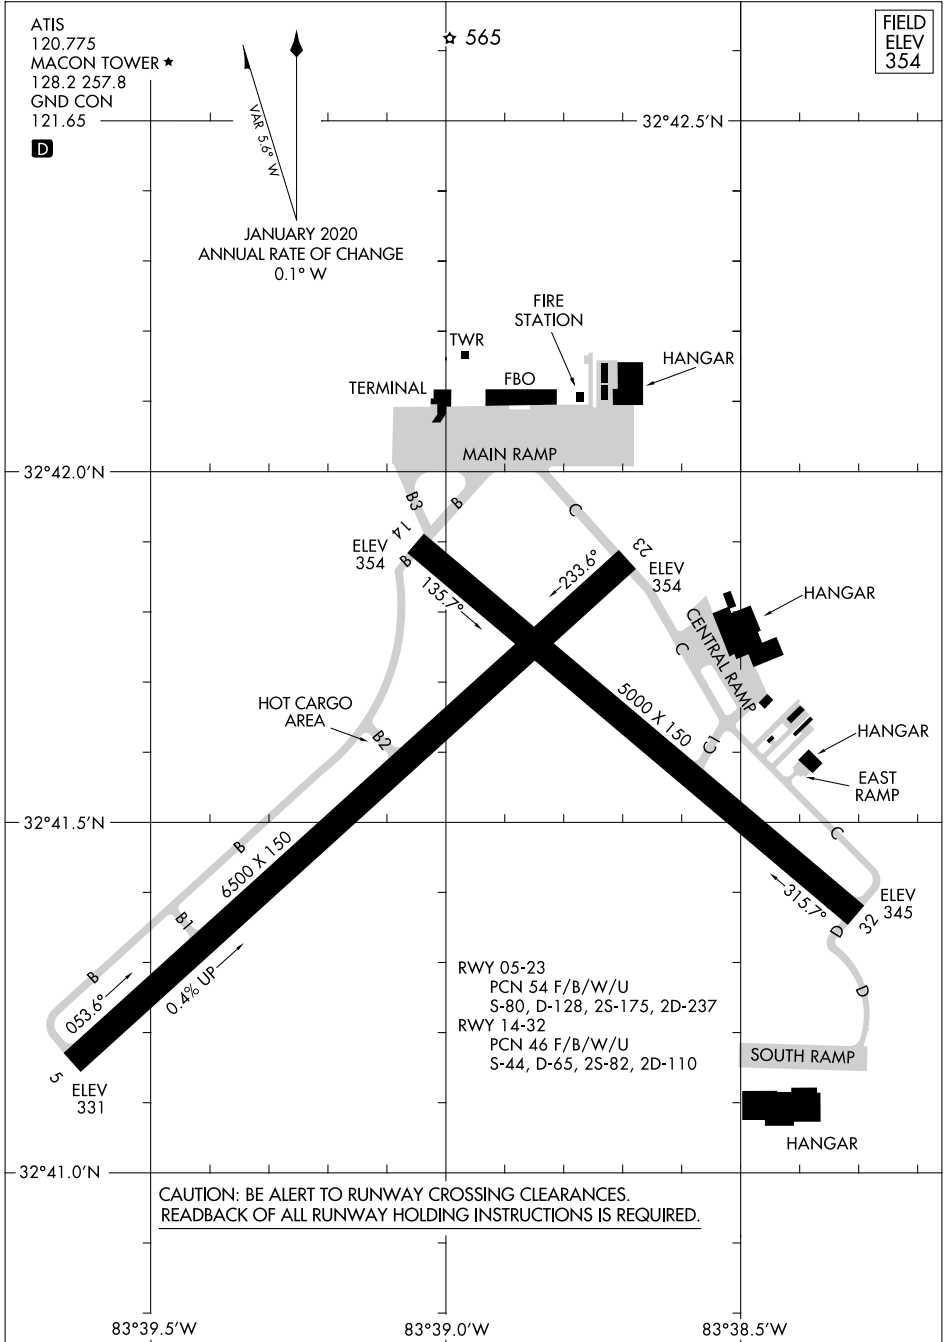

22363

AIRPORT DIAGRAM

AL-243 (FAA)

MIDDLE GEORGIA RGNL (MCN)
MACON, GEORGIA

SE-4, 26 DEC 2024 to 23 JAN 2025

SE-4, 26 DEC 2024 to 23 JAN 2025

AIRPORT DIAGRAM

22363

MIDDLE GEORGIA RGNL (MCN)
MACON, GEORGIA