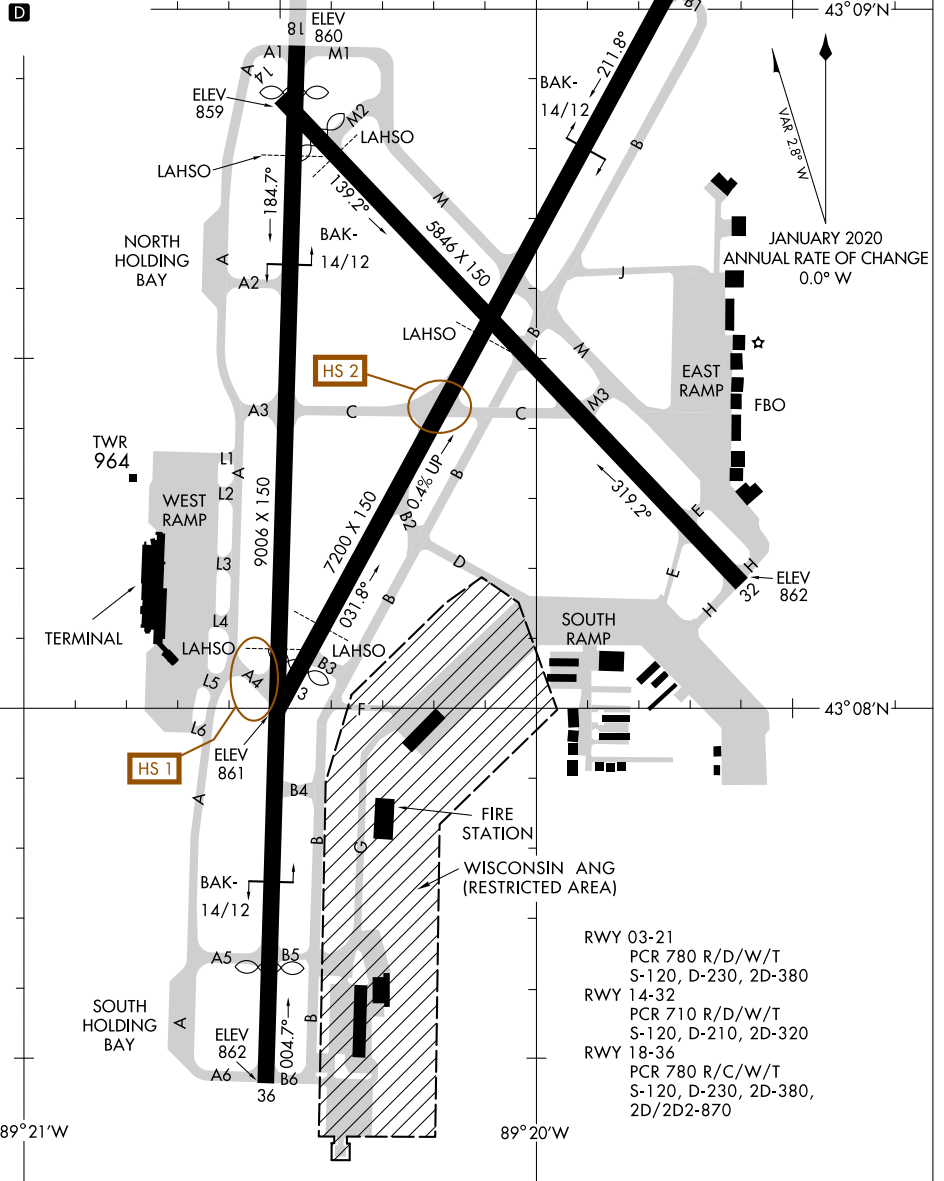

# AIRPORT DIAGRAM

DANE COUNTY RGNL/TRUAX FLD (MSN)

AL-245 (FAA)

MADISON, WISCONSIN

ATIS  
 124.65 278.3  
 MADISON TOWER\*  
 119.3 257.8  
 GND CON  
 121.9 348.6  
 CLNC DEL  
 121.625

CAUTION: BE ALERT TO RUNWAY CROSSING CLEARANCES.  
 READBACK OF ALL RUNWAY HOLDING INSTRUCTIONS IS REQUIRED.

EC-3, 26 DEC 2024 to 23 JAN 2025

EC-3, 26 DEC 2024 to 23 JAN 2025

# AIRPORT DIAGRAM

24361

DANE COUNTY RGNL/TRUAX FLD (MSN)

MADISON, WISCONSIN