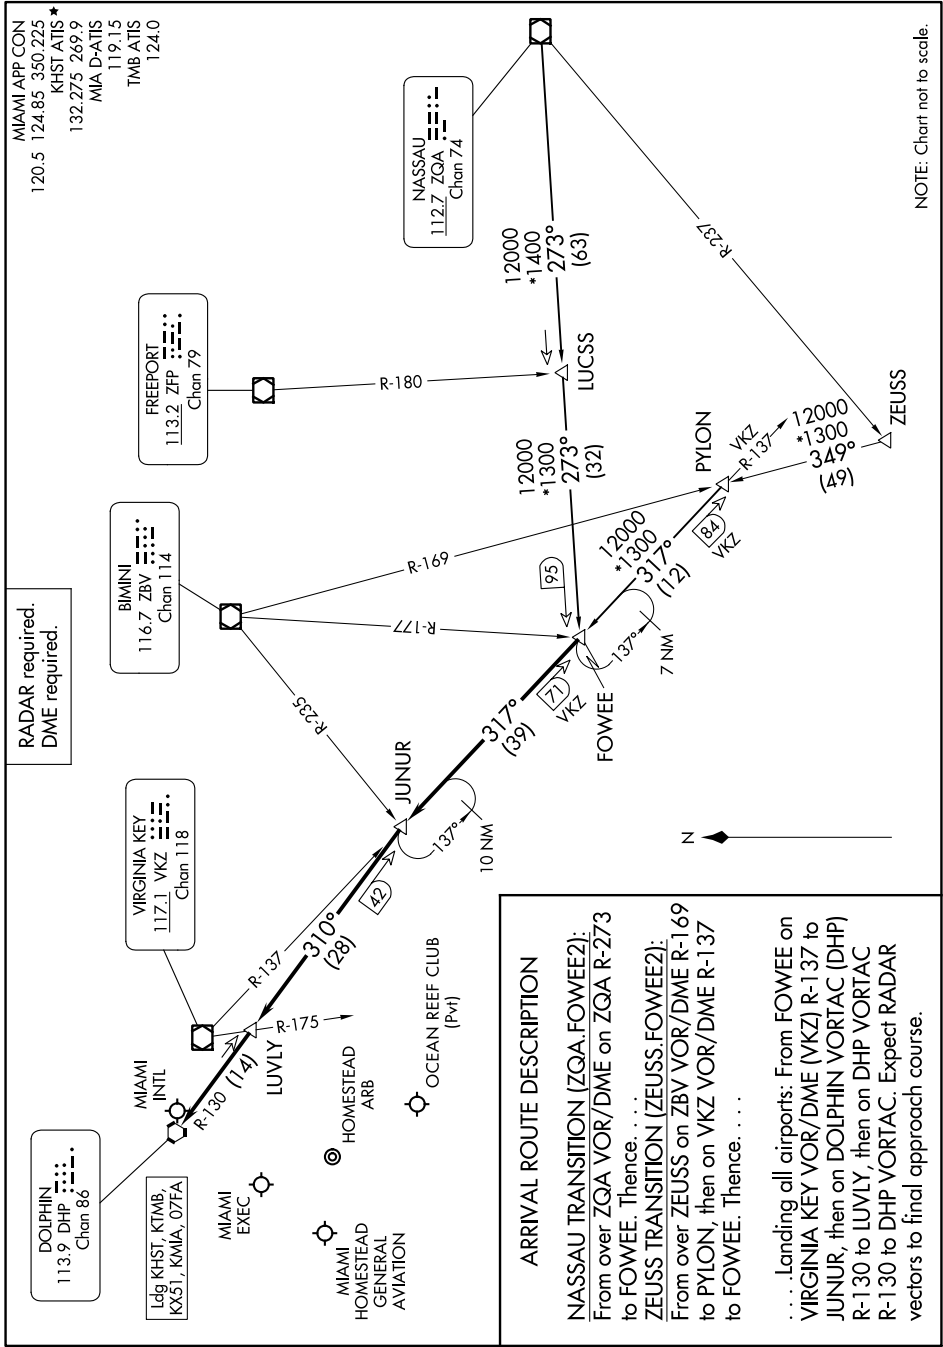

FOWEE TWO ARRIVAL

SE-3, 26 DEC 2024 to 23 JAN 2025

SE-3, 26 DEC 2024 to 23 JAN 2025

FOWEE TWO ARRIVAL