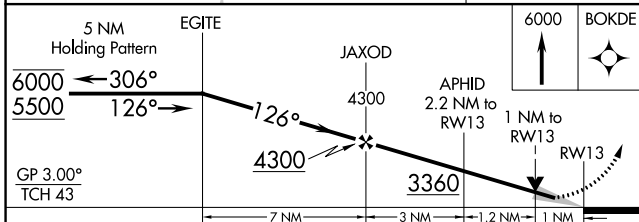

WAAS CH 97340 W13A	APP CRS 126°	Rwy Idg TDZE Apt Elev	5624 2630 2634
--	------------------------	-----------------------------	---

RNAV (GPS) RWY 13

FRANK WILEY FLD (MLS)

RNP APCH - GPS.	MISSED APPROACH: Climb to 6000 direct BOKDE and hold, continue climb-in-hold to 6000.
<p>⚠ For uncompensated Baro-VNAV systems, procedure NA below -24°C or above 54°C.</p>	

ASOS 135.575	SALT LAKE CENTER 126.85 305.2	UNICOM 123.0 (CTAF)
------------------------	---	-------------------------------

CATEGORY	A	B	C	D
LPV DA		2880-1	250 (300-1)	
LNAV/VNAV DA		2880-1	250 (300-1)	
LNAV MDA		2980-1	350 (400-1)	
C CIRCLING	3060-1 426 (500-1)	3100-1 466 (500-1)	3160-1½ 526 (600-1½)	3320-2¼ 686 (700-2¼)