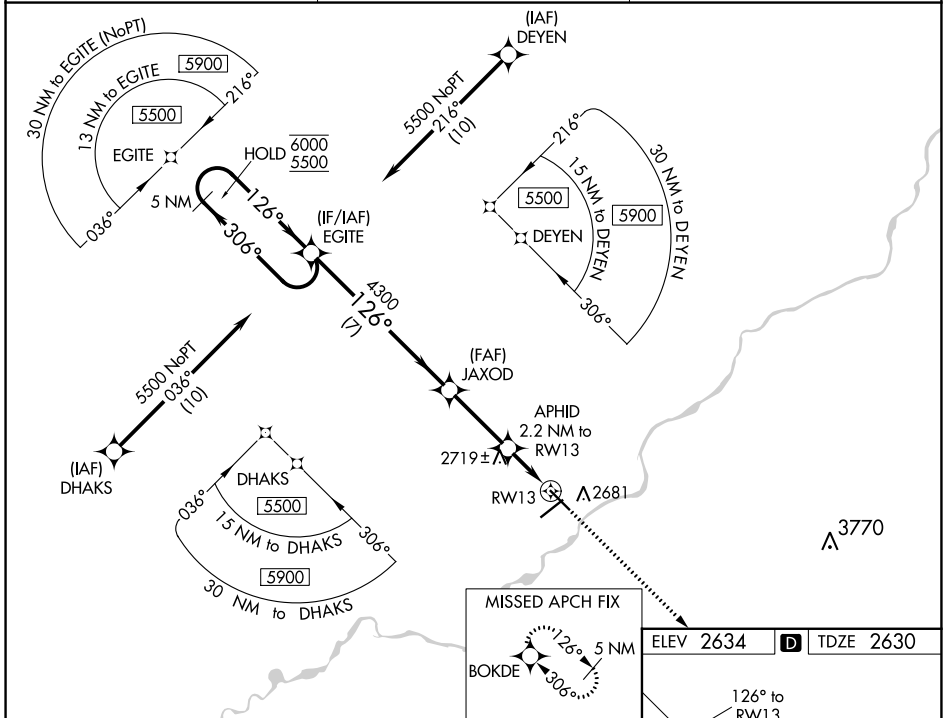

WAAS CH 97340 W13A	APP CRS 126°	Rwy Idg TDZE Apt Elev	5624 2630 2634
--	------------------------	-----------------------------	---

RNAV (GPS) RWY 13

FRANK WILEY FLD (MLS)

RNP APCH - GPS.	MISSED APPROACH: Climb to 6000 direct BOKDE and hold, continue climb-in-hold to 6000.
<p>⚠ For uncompensated Baro-VNAV systems, procedure NA below -24°C or above 54°C.</p>	

ASOS 135.575	SALT LAKE CENTER 126.85 305.2	UNICOM 123.0 (CTAF)
------------------------	---	-------------------------------

CATEGORY	A	B	C	D
LPV DA		2880-1	250 (300-1)	
LNAV/VNAV DA		2880-1	250 (300-1)	
LNAV MDA		2980-1	350 (400-1)	
C CIRCLING	3060-1 426 (500-1)	3100-1 466 (500-1)	3160-1½ 526 (600-1½)	3320-2¼ 686 (700-2¼)

NW-1, 26 DEC 2024 to 23 JAN 2025

NW-1, 26 DEC 2024 to 23 JAN 2025