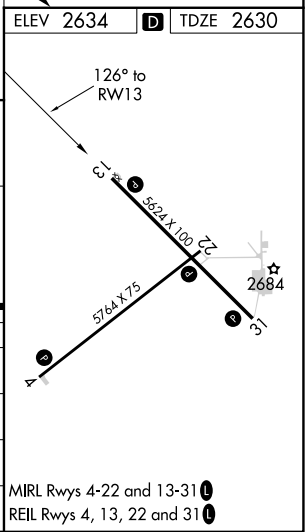

WAAS CH 97340 W13A	APP CRS 126°	Rwy Idg TDZE Apt Elev	5624 2630 2634
--	------------------------	-----------------------------	---

RNAV (GPS) RWY 13

FRANK WILEY FLD (MLS)

RNP APCH - GPS.	MISSED APPROACH: Climb to 6000 direct BOKDE and hold, continue climb-in-hold to 6000.
<p>⚠ For uncompensated Baro-VNAV systems, procedure NA below -24°C or above 54°C.</p>	

ASOS 135.575	SALT LAKE CENTER 126.85 305.2	UNICOM 123.0 (CTAF)
------------------------	---	-------------------------------

CATEGORY	A	B	C	D
LPV DA		2880-1	250 (300-1)	
LNAV/VNAV DA		2880-1	250 (300-1)	
LNAV MDA		2980-1	350 (400-1)	
C CIRCLING	3060-1 426 (500-1)	3100-1 466 (500-1)	3160-1½ 526 (600-1½)	3320-2¼ 686 (700-2¼)

NW-1, 26 DEC 2024 to 23 JAN 2025

NW-1, 26 DEC 2024 to 23 JAN 2025