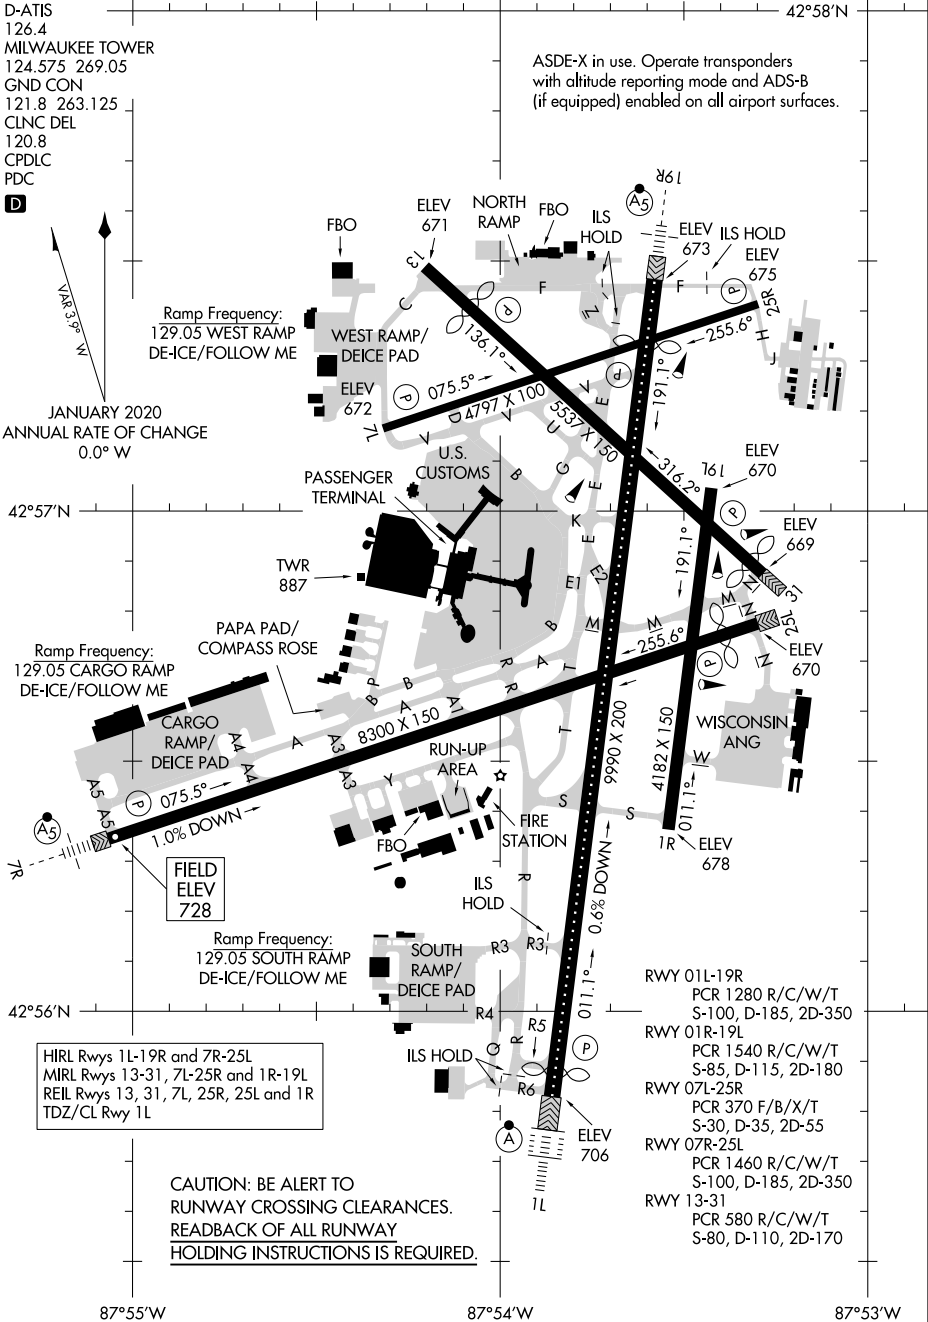

# AIRPORT DIAGRAM

AL-262 (FAA)

GENERAL MITCHELL INTL (MIKE)  
MILWAUKEE, WISCONSIN

EC-3, 26 DEC 2024 to 23 JAN 2025

EC-3, 26 DEC 2024 to 23 JAN 2025

# AIRPORT DIAGRAM

MILWAUKEE, WISCONSIN  
GENERAL MITCHELL INTL (MIKE)