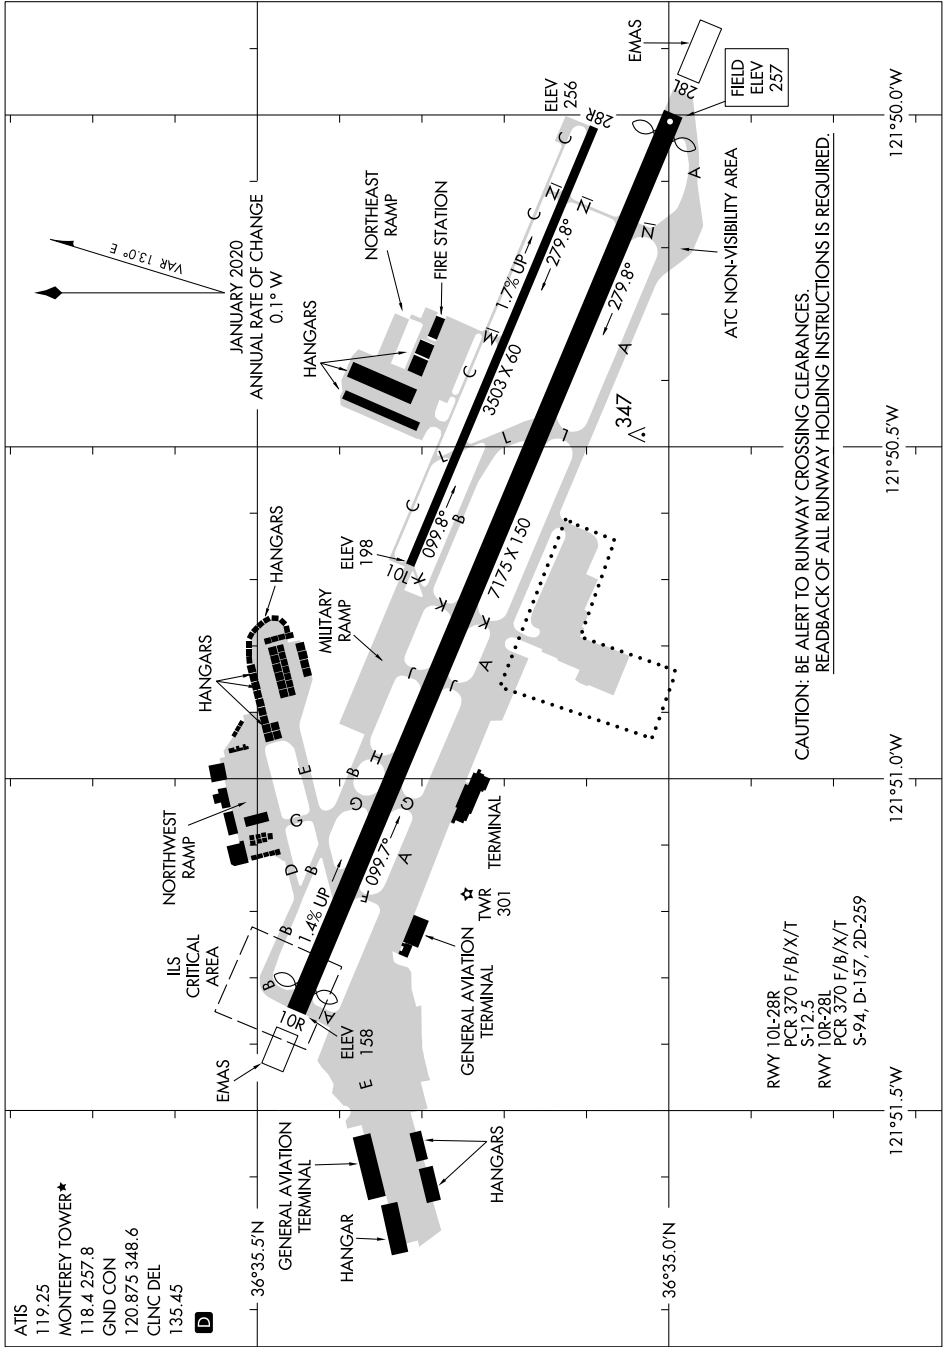

AIRPORT DIAGRAM

AL-271 (FAA)

MONTEREY RGNL (MR Y)
MONTEREY, CALIFORNIA

SW-2, 26 DEC 2024 to 23 JAN 2025

SW-2, 26 DEC 2024 to 23 JAN 2025

AIRPORT DIAGRAM

MONTEREY, CALIFORNIA
MONTEREY RGNL (MR Y)