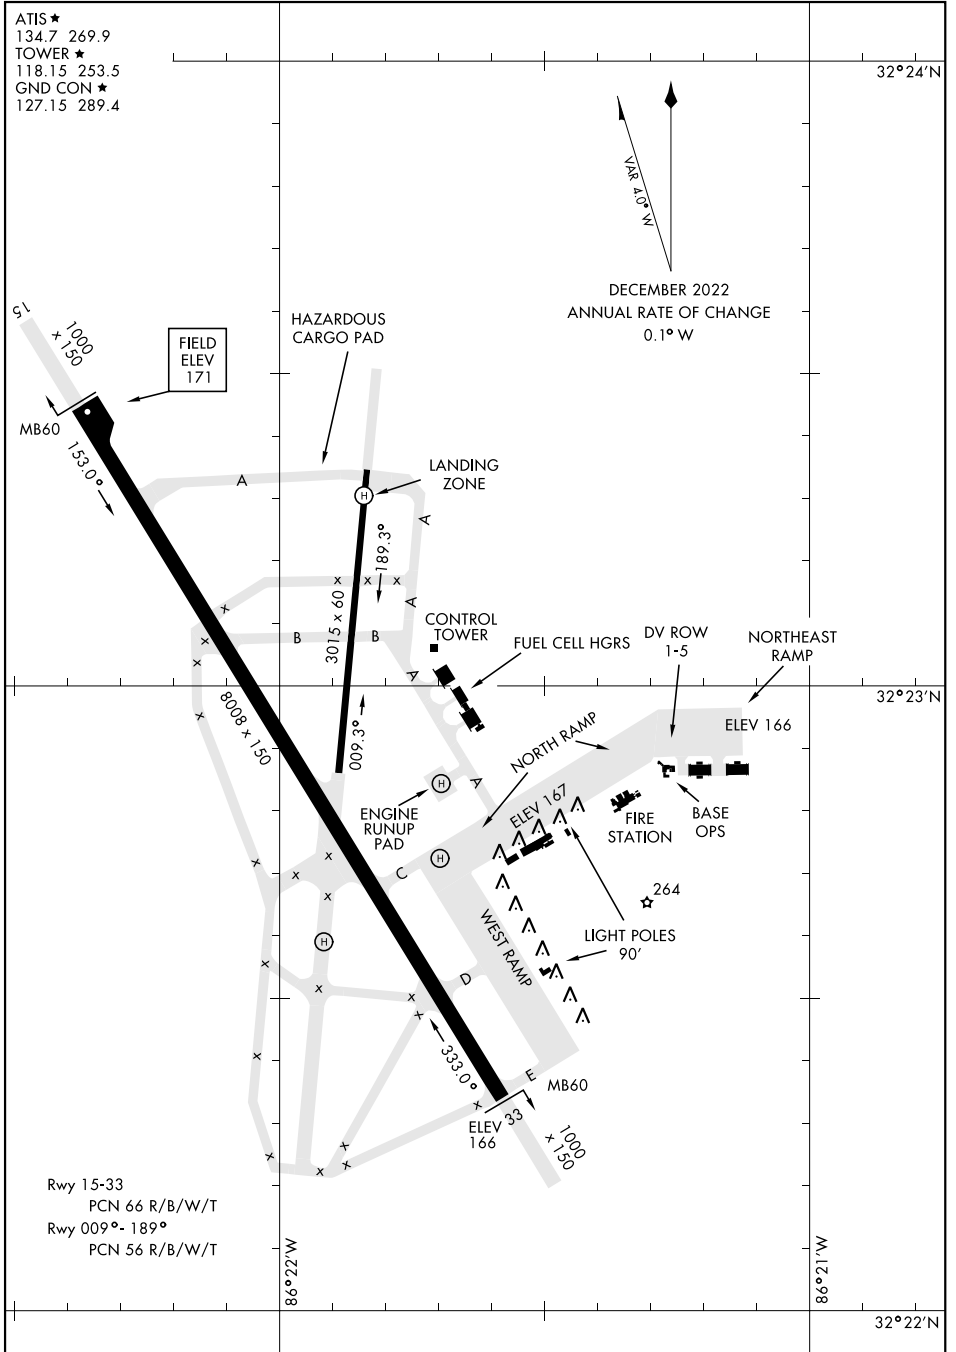

AIRPORT DIAGRAM

[USAF]

MAXWELL AFB (KMXF)

MONTGOMERY, ALABAMA

ATIS ★
 134.7 269.9
 TOWER ★
 118.15 253.5
 GND CON ★
 127.15 289.4

32°24'N

DECEMBER 2022
 ANNUAL RATE OF CHANGE
 0.1° W

SE-4, 26 DEC 2024 to 23 JAN 2025

SE-4, 26 DEC 2024 to 23 JAN 2025

Rwy 15-33
 PCN 66 R/B/W/T
 Rwy 009°- 189°
 PCN 56 R/B/W/T

AIRPORT DIAGRAM

MONTGOMERY, ALABAMA
 MAXWELL AFB (KMXF)

M.12.9°

32°22'N