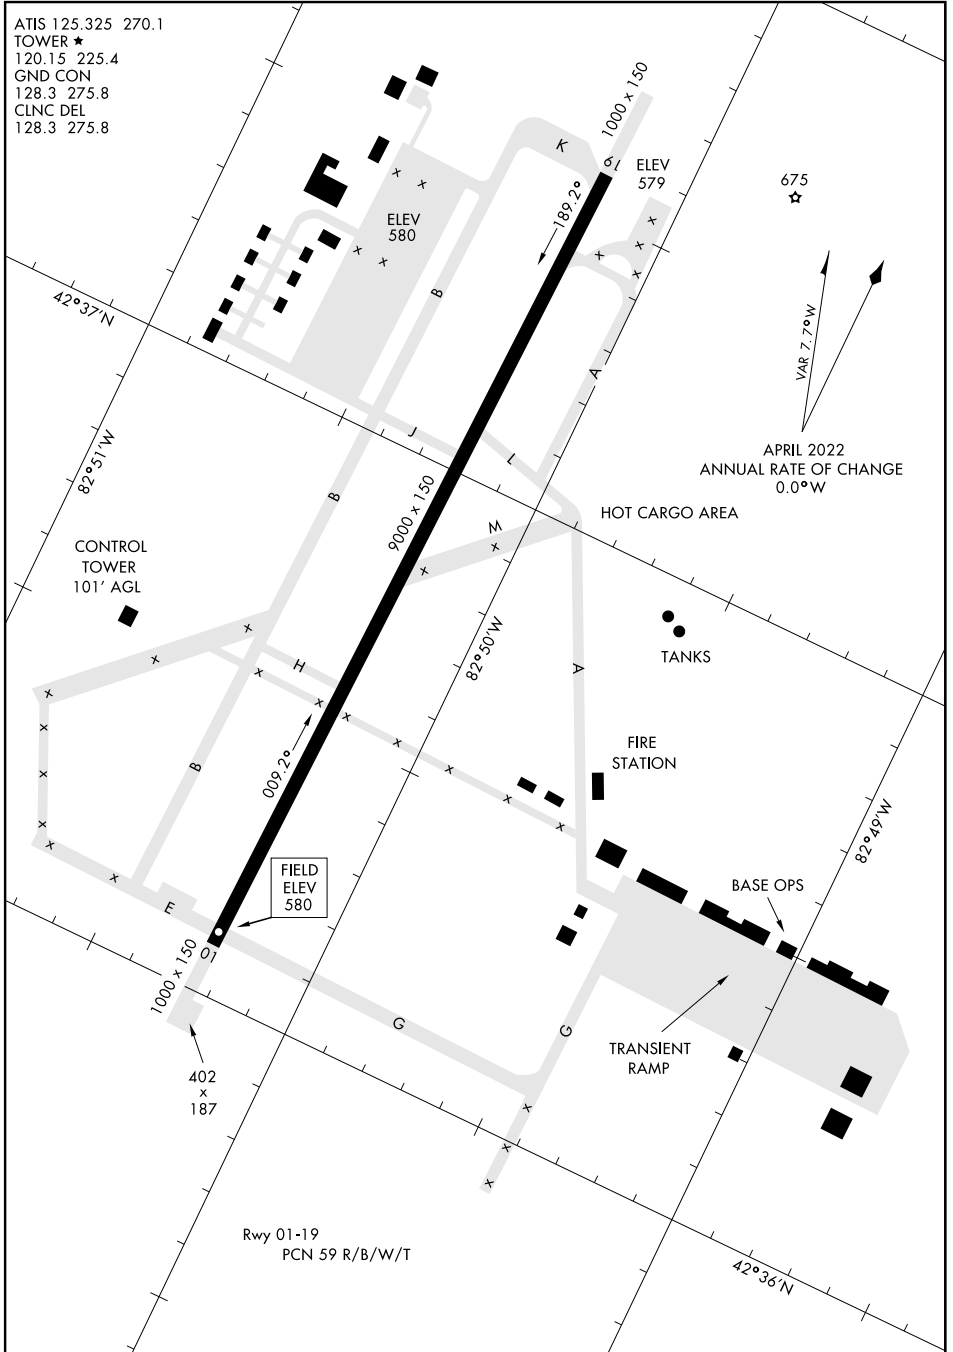

22111

AIRPORT DIAGRAM

AL-276 [USAF]

SELFRIDGE ANGB (KMTC)

MT. CLEMENS, MICHIGAN

ATIS 125.325 270.1
 TOWER ★
 120.15 225.4
 GND CON
 128.3 275.8
 CLNC DEL
 128.3 275.8

EC-1, 26 DEC 2024 to 23 JAN 2025

EC-1, 26 DEC 2024 to 23 JAN 2025

AIRPORT DIAGRAM

SELFRIDGE ANGB (KMTC)
MT. CLEMENS, MICHIGAN