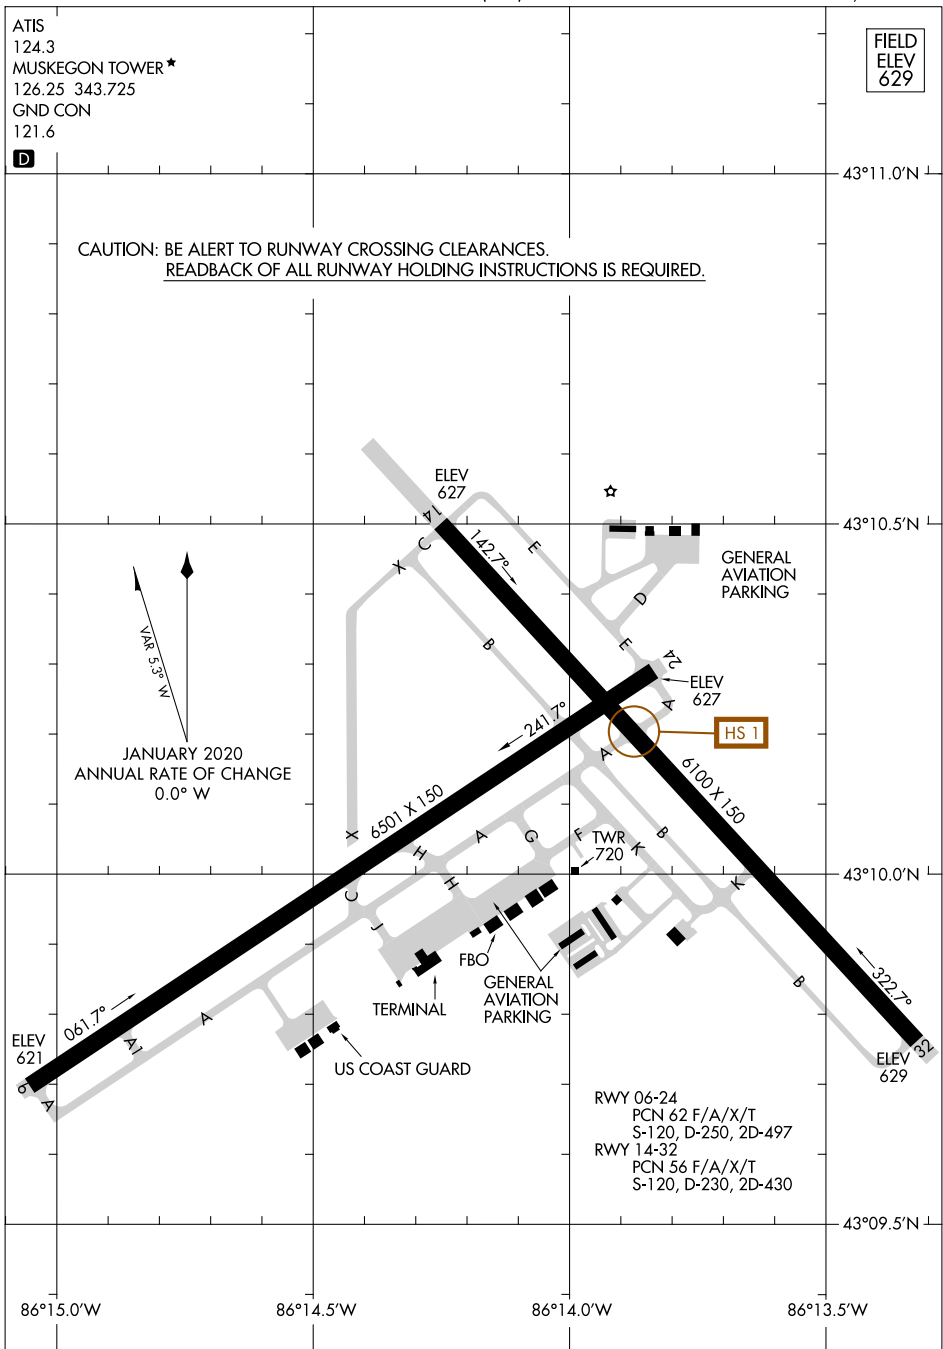

20366

AIRPORT DIAGRAM

AL-278 (FAA)

MUSKEGON COUNTY (MKG)
MUSKEGON, MICHIGAN

EC-1, 26 DEC 2024 to 23 JAN 2025

EC-1, 26 DEC 2024 to 23 JAN 2025

AIRPORT DIAGRAM

20366

MUSKEGON, MICHIGAN
MUSKEGON COUNTY (MKG)