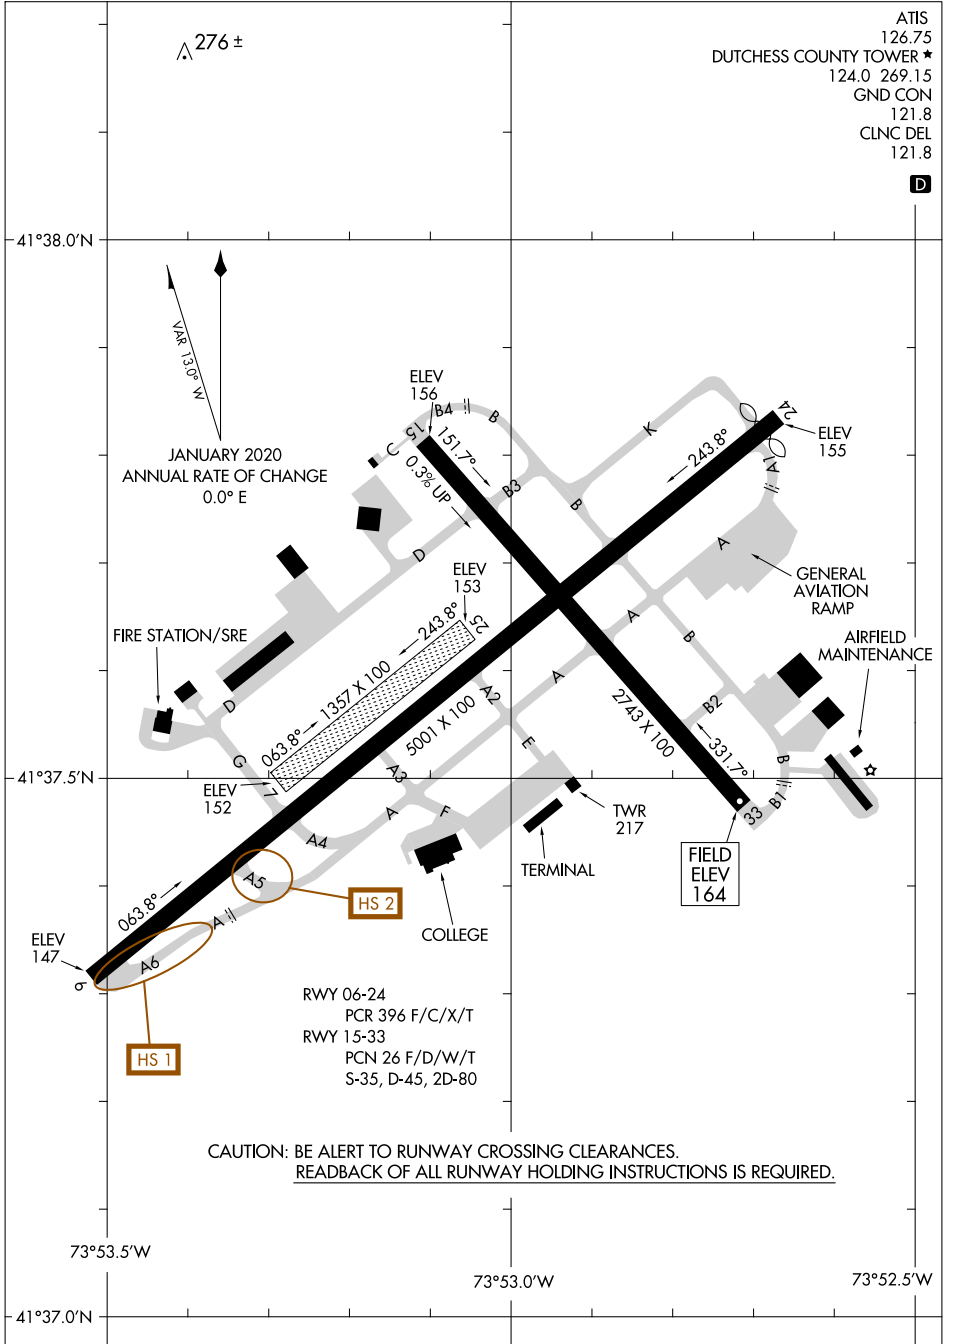

24305

AIRPORT DIAGRAM

AL-286 (FAA)

HUDSON VALLEY RGNL (POU)
POUGHKEEPSIE, NEW YORK

ATIS 126.75
 DUTCHESS COUNTY TOWER ★ 124.0 269.15
 GND CON 121.8
 CLNC DEL 121.8

D

NE-2, 26 DEC 2024 to 23 JAN 2025

NE-2, 26 DEC 2024 to 23 JAN 2025

AIRPORT DIAGRAM

24305

POUGHKEEPSIE, NEW YORK
HUDSON VALLEY RGNL (POU)