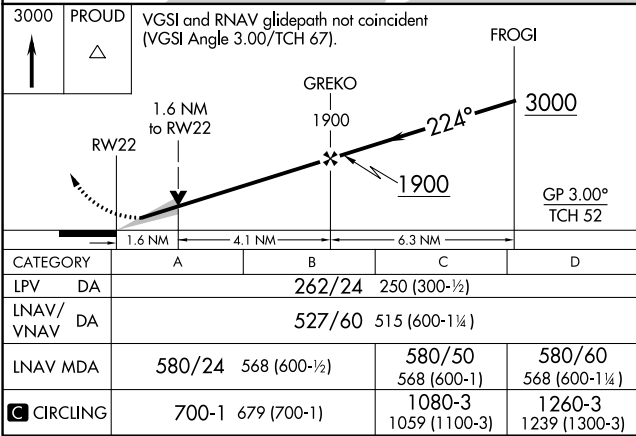

WAAS CH 70318 W22A	APP CRS 224°	Rwy Idg TDZE 12 Apt Elev 21	7002
--	------------------------	---	-------------

RNAV (GPS) Y RWY 22

LAGUARDIA (LGA)

RNP APCH - GPS.	ALSF-1	MISSED APPROACH: Climb to 3000 direct PROUD and hold, continue climb-in-hold to 3000.
For uncompensated Baro-VNAV systems, LNAV/VNAV NA below -11°C or above 54°C. Circling NA northwest of Rwy 4 and southwest of Rwy 13.		

D-ATIS ARR 125.95	NEW YORK APP CON D-ATIS DEP 127.05	LAGUARDIA TOWER 118.7 263.0	GND CON 121.7 263.0	CLNC DEL 135.2	CPDLC
--------------------------	--	---------------------------------------	-------------------------------	--------------------------	-------