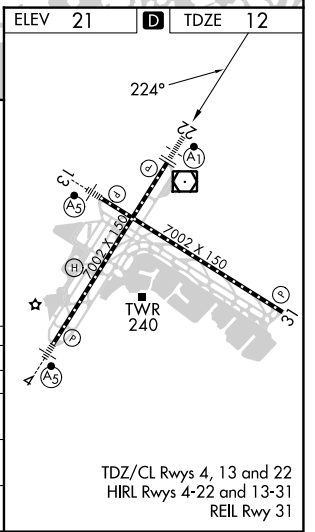

WAAS CH 70318 W22A	APP CRS 224°	Rwy Idg TDZE 12 Apt Elev 21	7002
--	------------------------	---	-------------

RNAV (GPS) Y RWY 22

LAGUARDIA (LGA)

RNP APCH - GPS.	ALSF-1	MISSED APPROACH: Climb to 3000 direct PROUD and hold, continue climb-in-hold to 3000.
For uncompensated Baro-VNAV systems, LNAV/VNAV NA below -11°C or above 54°C. Circling NA northwest of Rwy 4 and southwest of Rwy 13.		

NE-2, 26 DEC 2024 to 23 JAN 2025

NE-2, 26 DEC 2024 to 23 JAN 2025