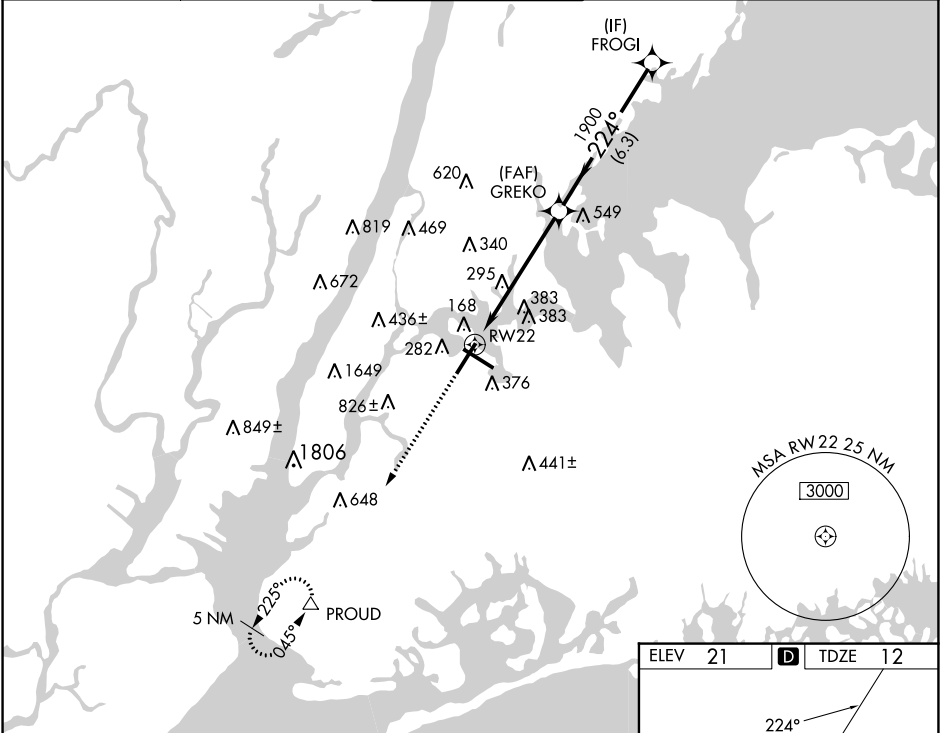

WAAS CH 70318 W22A	APP CRS 224°	Rwy Idg TDZE 12 Apt Elev 21	7002
--	------------------------	---	-------------

RNAV (GPS) Y RWY 22

LAGUARDIA (LGA)

RNP APCH - GPS.	ALSF-1	MISSED APPROACH: Climb to 3000 direct PROUD and hold, continue climb-in-hold to 3000.
For uncompensated Baro-VNAV systems, LNAV/VNAV NA below -11°C or above 54°C. Circling NA northwest of Rwy 4 and southwest of Rwy 13.		

D-ATIS ARR 125.95	NEW YORK APP CON D-ATIS DEP 127.05	LAGUARDIA TOWER 118.7 263.0	GND CON 121.7 263.0	CLNC DEL 135.2	CPDLC
--------------------------	--	---------------------------------------	-------------------------------	--------------------------	-------

NE-2, 26 DEC 2024 to 23 JAN 2025

NE-2, 26 DEC 2024 to 23 JAN 2025