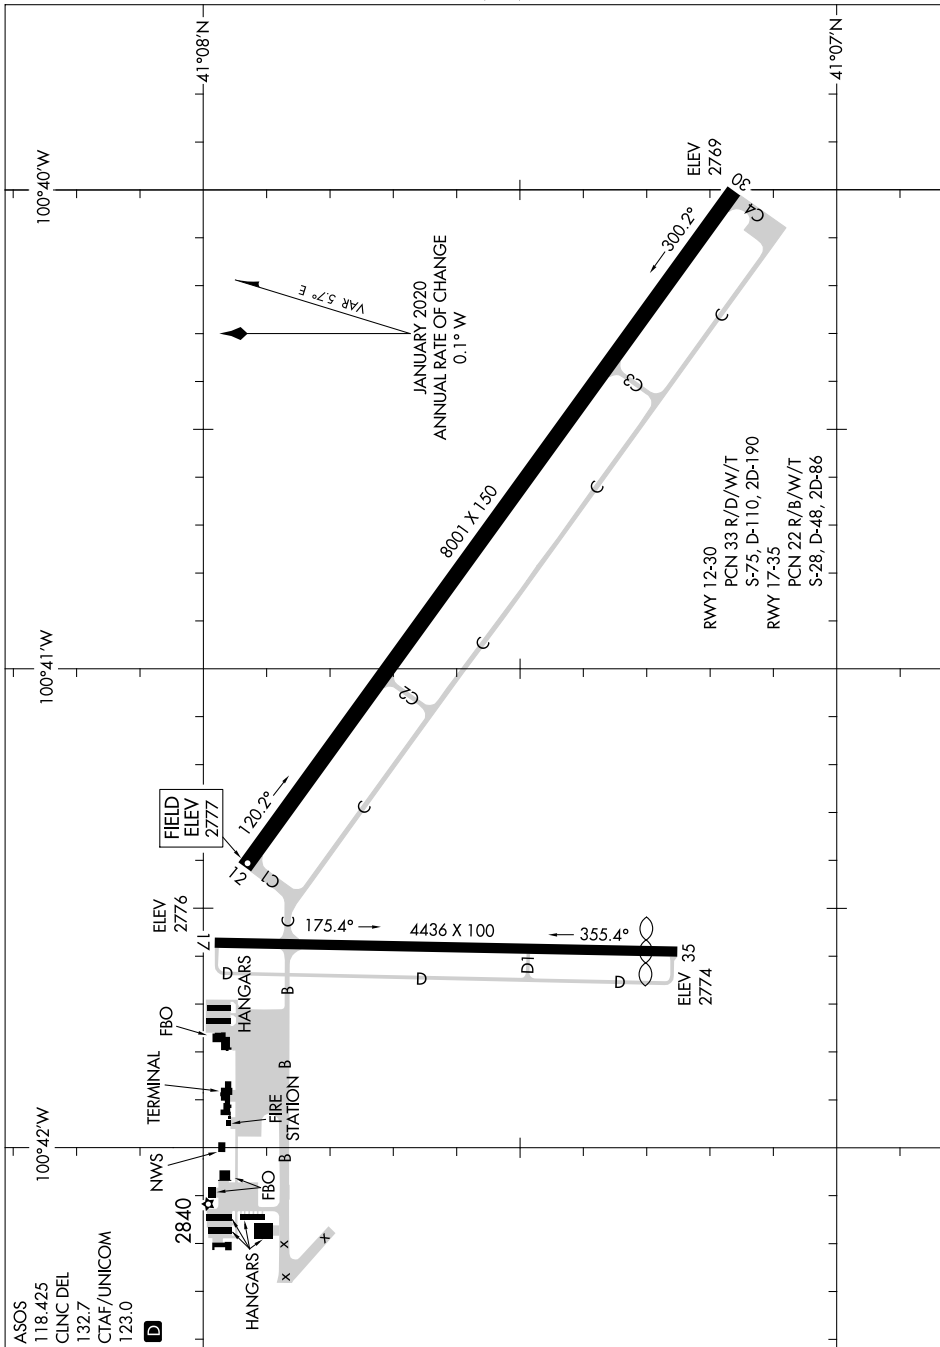

AIRPORT DIAGRAM

NORTH PLATTE RGNL/LEE BIRD FLD (L.B.F')

AL-292 (FAA)

NORTH PLATTE, NEBRASKA

NC-2, 26 DEC 2024 to 23 JAN 2025

NC-2, 26 DEC 2024 to 23 JAN 2025

AIRPORT DIAGRAM

NORTH PLATTE, NEBRASKA
NORTH PLATTE RGNL/LEE BIRD FLD (L.B.F')