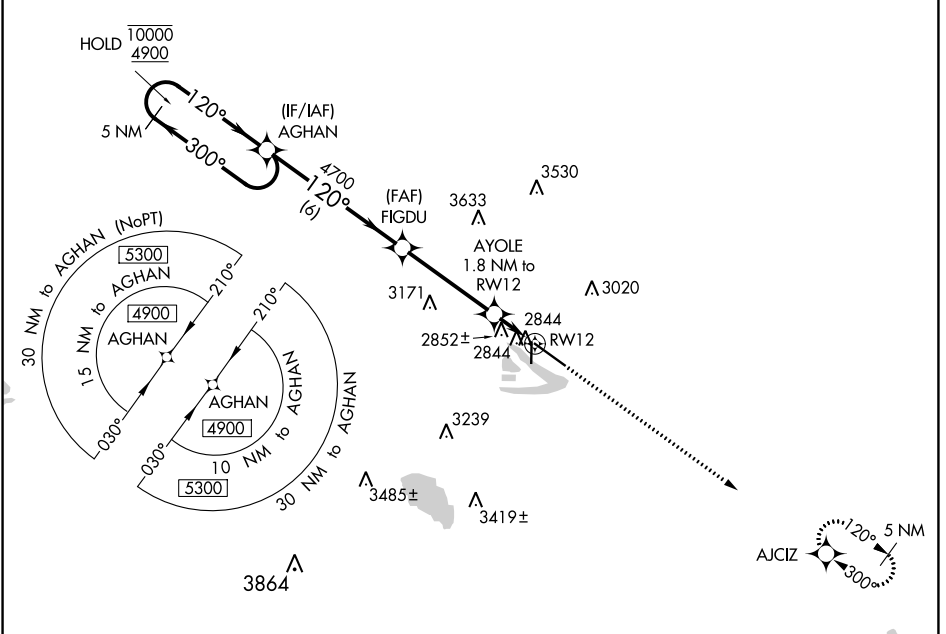

WAAS CH 50434 W12A	APP CRS 120°	Rwy ldg TDZE Apt Elev	8001 2777 2777
--	------------------------	-----------------------------	---

RNAV (GPS) RWY 12

NORTH PLATTE RGNL/LEE BIRD FLD (LBF)

RNP APCH-GPS. MISSED APPROACH: Climb to 4700 direct AJCIZ and hold.

⚠ For uncompensated Baro-VNAV systems, LNAV/VNAV NA below -23°C or above 52°C.

ASOS 118.425	DENVER CENTER 132.7 226.675	CLNC DEL 132.7	UNICOM 123.0 (CTAF)
------------------------	---------------------------------------	--------------------------	-------------------------------

NC-2, 26 DEC 2024 to 23 JAN 2025

NC-2, 26 DEC 2024 to 23 JAN 2025

ELEV 2777	D	TDZE 2777
-----------	----------	-----------

CATEGORY	A	B	C	D
LPV DA	2977-3/4 200 (200-3/4)			
LNAV/VNAV DA	3027-3/4 250 (300-3/4)			
LNAV MDA	3120-1 343 (400-1)			
C CIRCLING	3280-1 503 (600-1)	3340-1 563 (600-1)	3420-1 3/4 643 (700-1 3/4)	3560-2 1/2 783 (800-2 1/2)