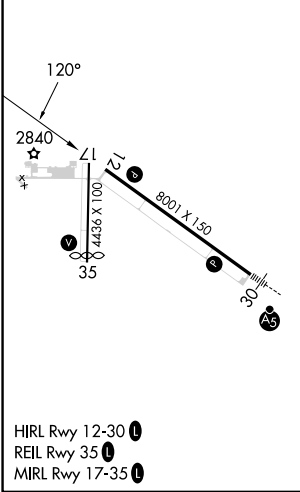

WAAS CH 50434 W12A	APP CRS 120°	Rwy ldg TDZE Apt Elev	8001 2777 2777
--	------------------------	-----------------------------	---

RNAV (GPS) RWY 12

NORTH PLATTE RGNL/LEE BIRD FLD (LBF)

RNP APCH-GPS. MISSED APPROACH: Climb to 4700 direct AJCIZ and hold.

⚠ For uncompensated Baro-VNAV systems, LNAV/VNAV NA below -23°C or above 52°C.

ASOS 118.425	DENVER CENTER 132.7 226.675	CLNC DEL 132.7	UNICOM 123.0 (CTAF)
------------------------	---------------------------------------	--------------------------	-------------------------------

NC-2, 26 DEC 2024 to 23 JAN 2025

NC-2, 26 DEC 2024 to 23 JAN 2025

ELEV 2777	D	TDZE 2777
-----------	----------	-----------

CATEGORY	A	B	C	D
LPV DA	2977-3/4 200 (200-3/4)			
LNAV/VNAV DA	3027-3/4 250 (300-3/4)			
LNAV MDA	3120-1 343 (400-1)			
C CIRCLING	3280-1 503 (600-1)	3340-1 563 (600-1)	3420-1 3/4 643 (700-1 3/4)	3560-2 1/2 783 (800-2 1/2)