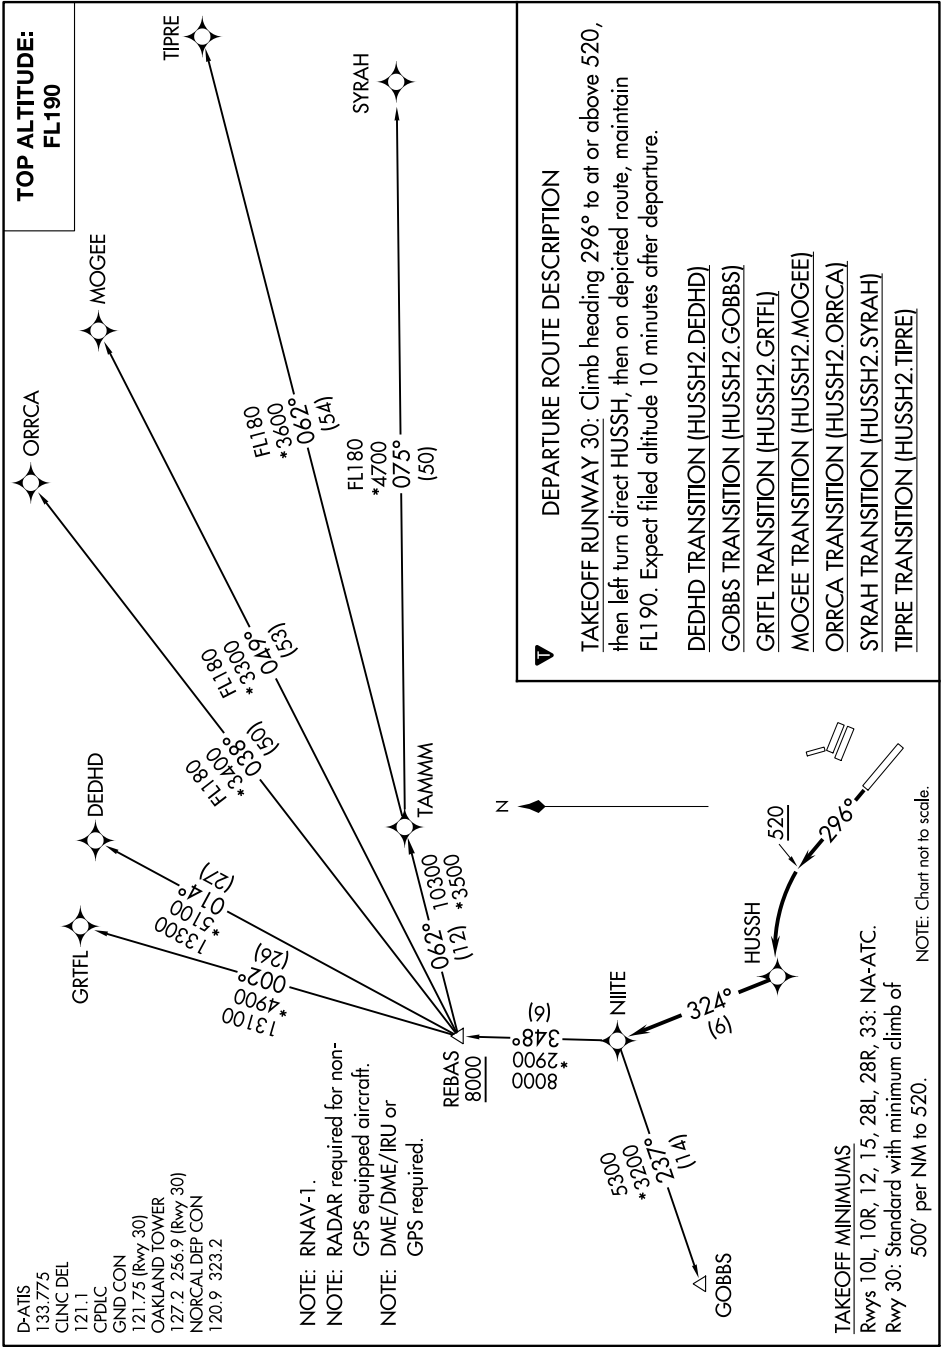

# HUSSH TWO DEPARTURE (RNAV)

SW-2, 26 DEC 2024 to 23 JAN 2025