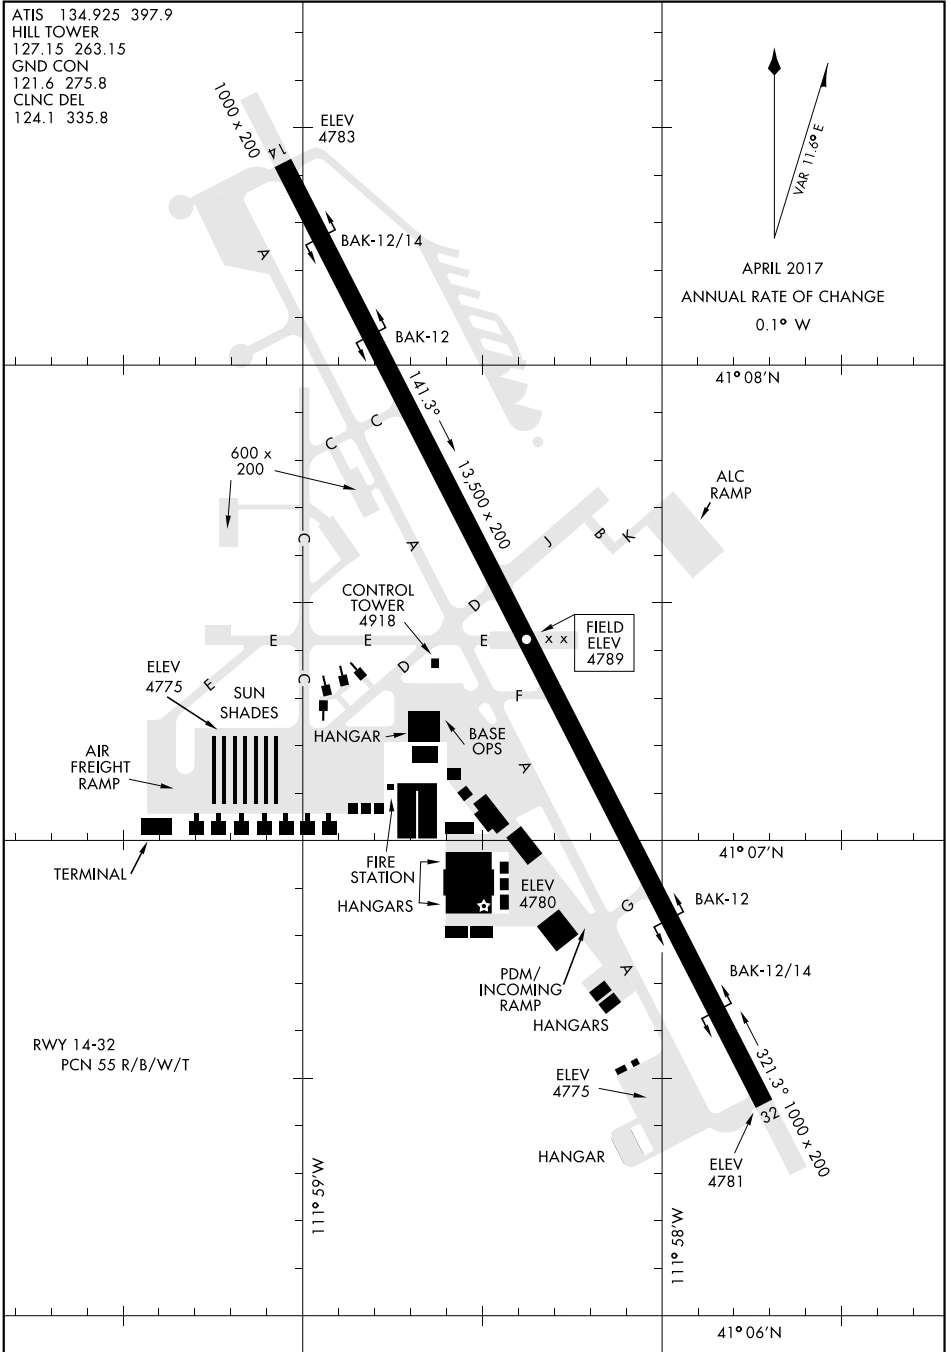

17117

AIRPORT DIAGRAM

AFD-296 [USAF]

HILL AFB (KHIF)

OGDEN, UTAH

ATIS 134.925 397.9
 HILL TOWER
 127.15 263.15
 GND CON
 121.6 275.8
 CLNC DEL
 124.1 335.8

APRIL 2017
 ANNUAL RATE OF CHANGE
 0.1° W

SW-4, 26 DEC 2024 to 23 JAN 2025

SW-4, 26 DEC 2024 to 23 JAN 2025

AIRPORT DIAGRAM

OGDEN, UTAH

HILL AFB (KHIF)