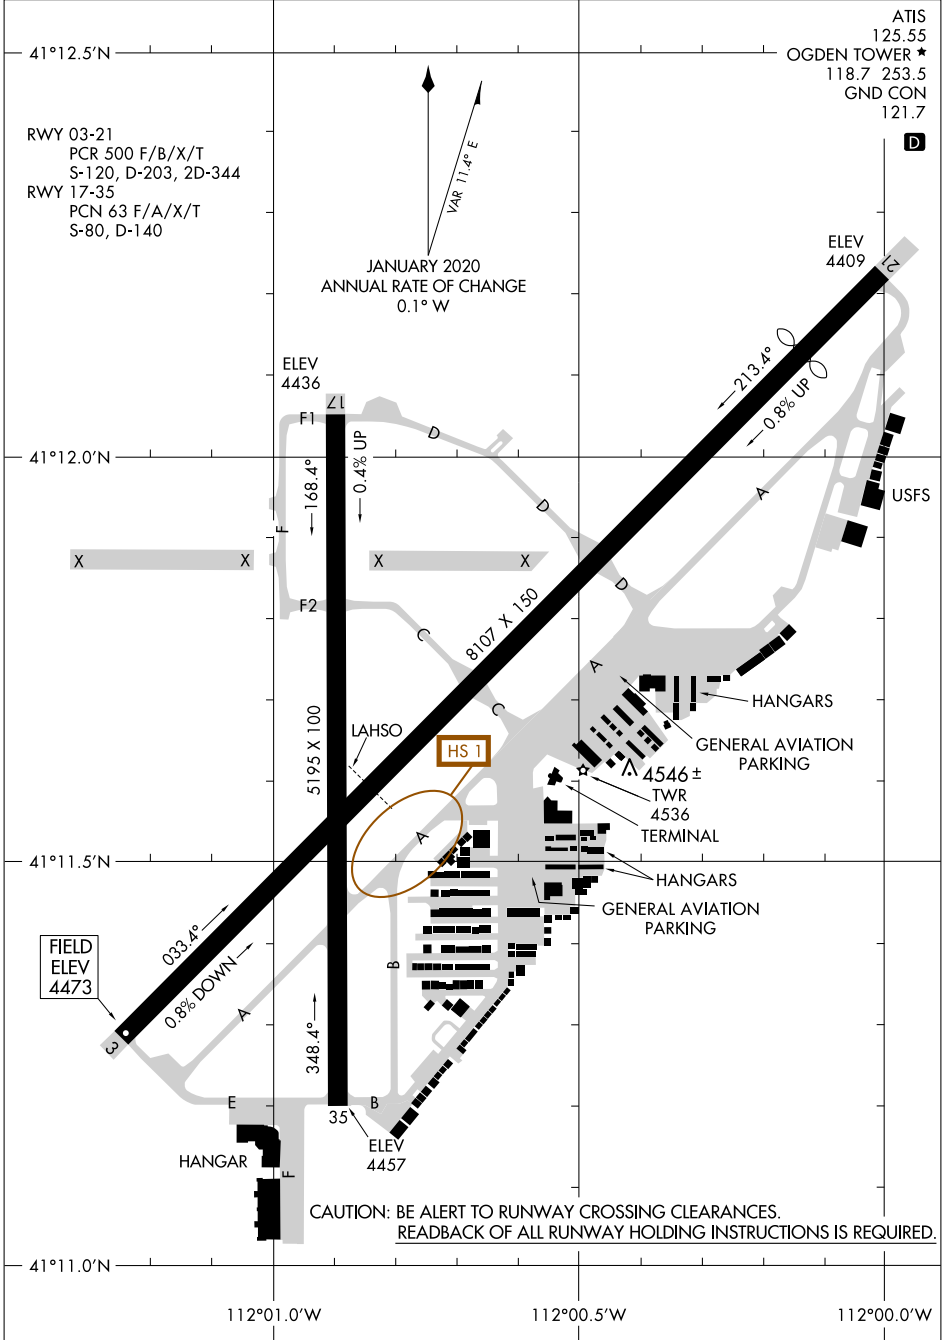

24361
AIRPORT DIAGRAM

AL-297 (FAA)

OGDEN-HINCKLEY (OGD)
OGDEN, UTAH

SW-4, 26 DEC 2024 to 23 JAN 2025

SW-4, 26 DEC 2024 to 23 JAN 2025

CAUTION: BE ALERT TO RUNWAY CROSSING CLEARANCES.
READBCK OF ALL RUNWAY HOLDING INSTRUCTIONS IS REQUIRED.

24361
AIRPORT DIAGRAM

OGDEN-HINCKLEY (OGD)
OGDEN, UTAH