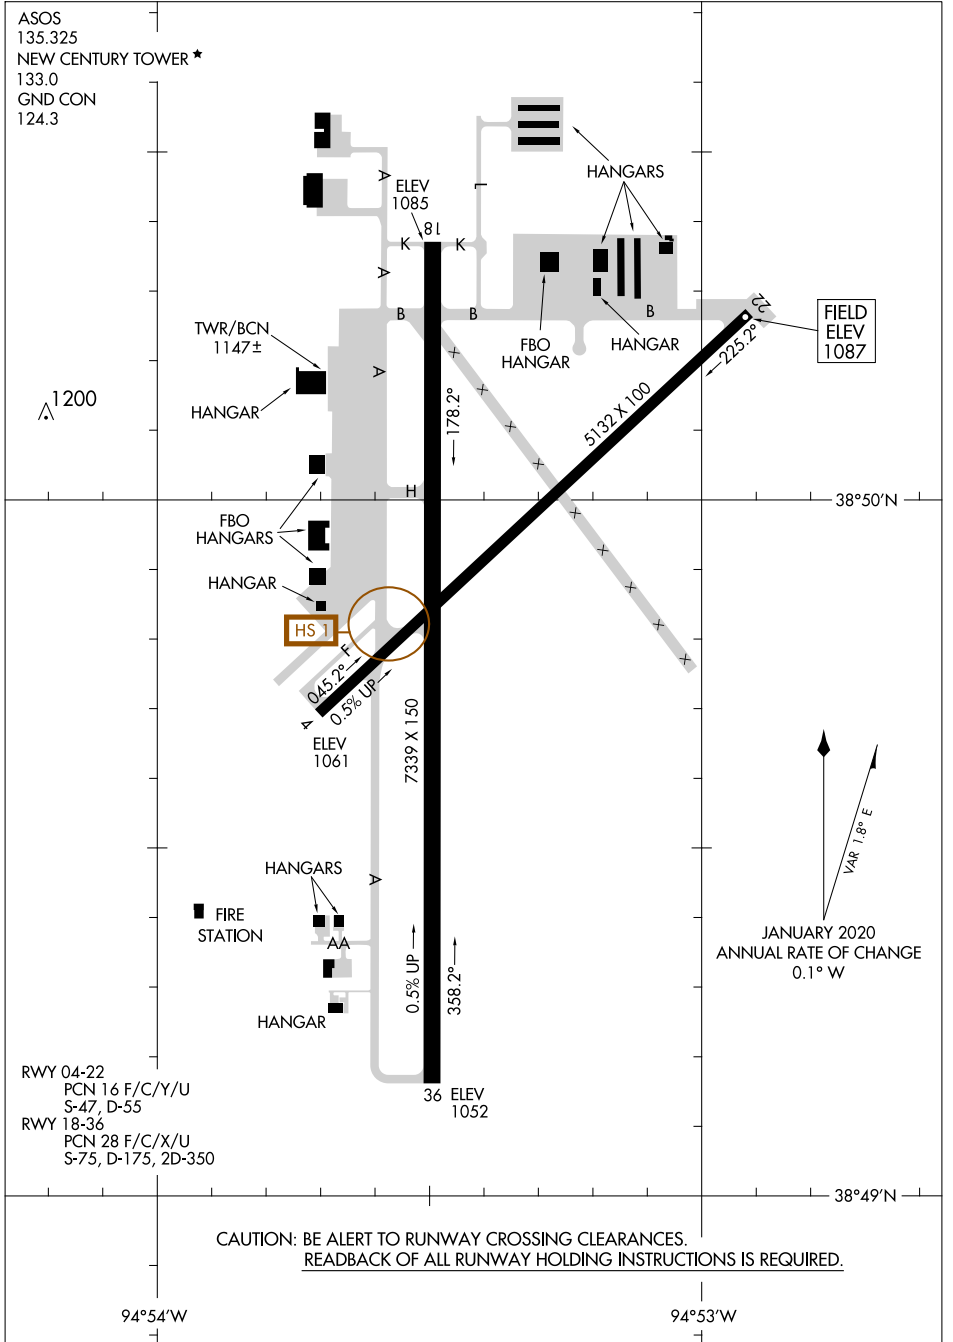

20086
AIRPORT DIAGRAM

NEW CENTURY AIRCENTER (IXD)
OLATHE, KANSAS

AL-302 (FAA)

20086
AIRPORT DIAGRAM

NEW CENTURY AIRCENTER (IXD)
OLATHE, KANSAS