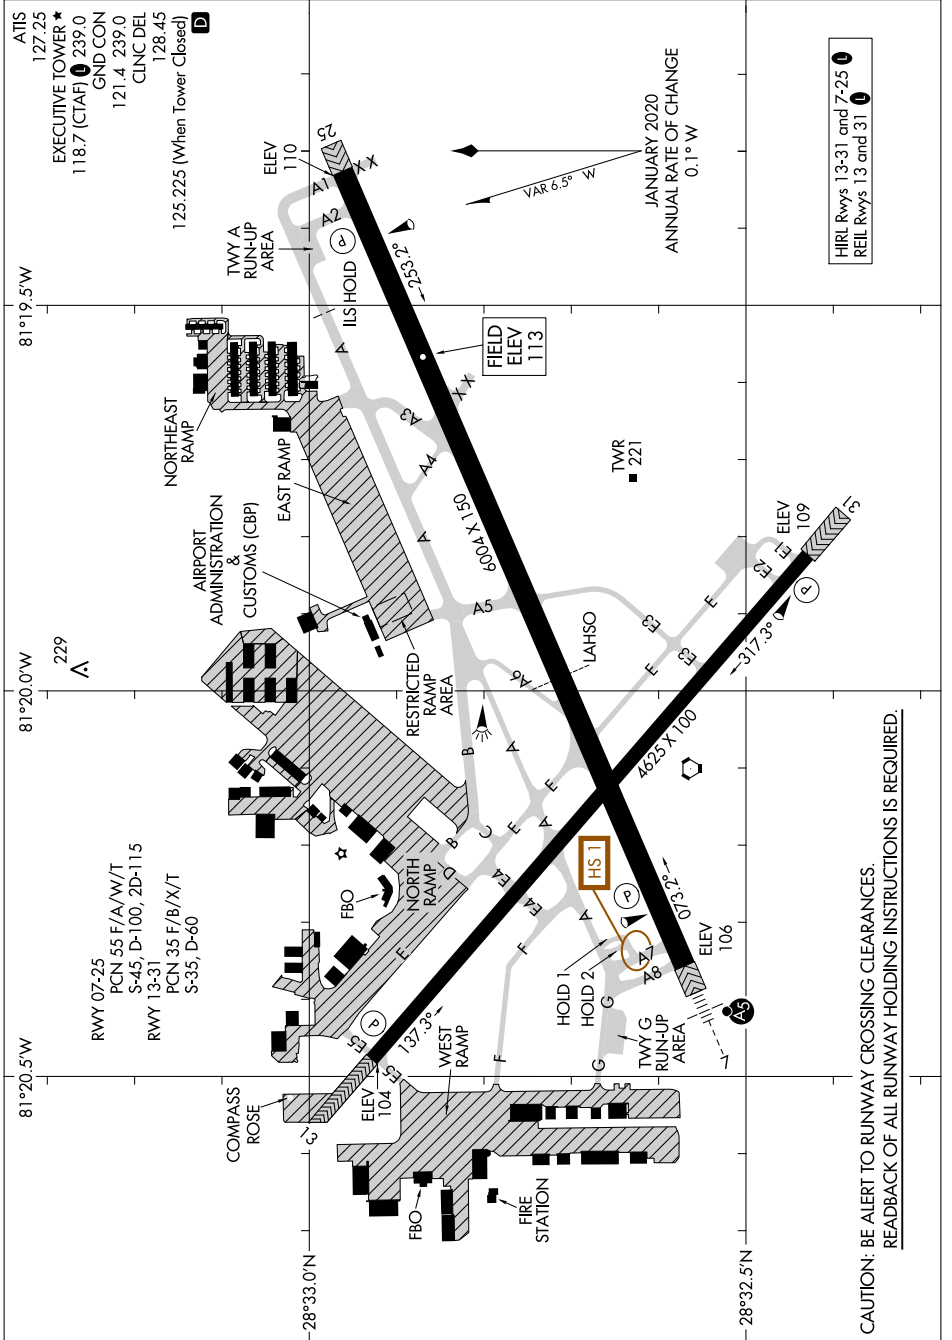

# AIRPORT DIAGRAM

AL-305 (FAA)

EXEC (O.R.L.)  
ORLANDO, FLORIDA

SE-3, 26 DEC 2024 to 23 JAN 2025

SE-3, 26 DEC 2024 to 23 JAN 2025

HIRL Rwy 13-31 and 7-25	1
REIL Rwy 13 and 31	1

**CAUTION: BE ALERT TO RUNWAY CROSSING CLEARANCES.  
READBACK OF ALL RUNWAY HOLDING INSTRUCTIONS IS REQUIRED.**

# AIRPORT DIAGRAM

ORLANDO, FLORIDA  
EXEC (O.R.L.)