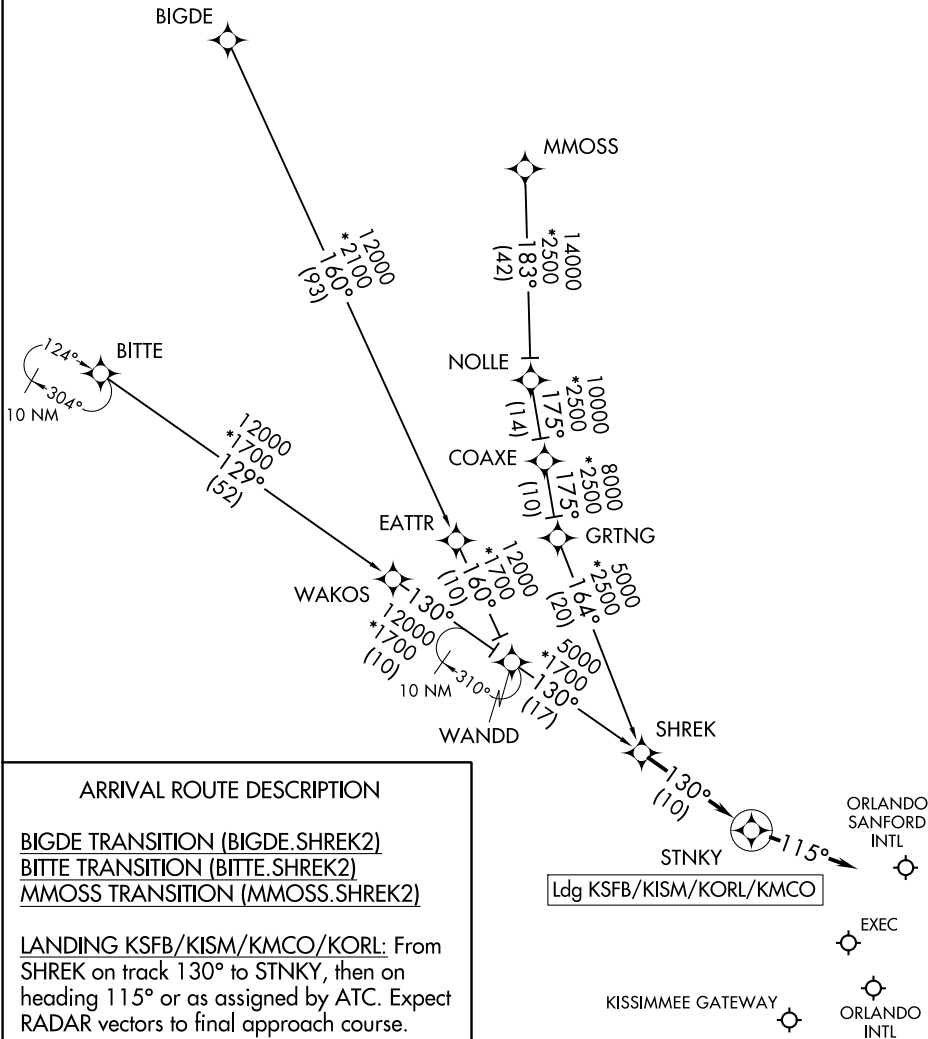

# SHREK TWO ARRIVAL (RNAV)

ORLANDO, FLORIDA

RNAV 1 - DME/DME/IRU or GPS.

RADAR required.

ORLANDO APP CON 134.05 339.8  
 JACKSONVILLE APP CON 128.675 263.05  
 ISM ATIS 128.775  
 ORL ATIS 127.25  
 SFB ATIS 125.975  
 MCO D-ATIS ARR 121.25

NOTE: Jets landing ISM and ORL, ATC assigned only.  
 NOTE: Turboprops and props only landing MCO.  
 NOTE: Landing all airports, expect RADAR vectors after STINKY.

SE-3, 26 DEC 2024 to 23 JAN 2025

SE-3, 26 DEC 2024 to 23 JAN 2025

# SHREK TWO ARRIVAL (RNAV)

(SHREK.SHREK2) 02DEC21

ORLANDO, FLORIDA