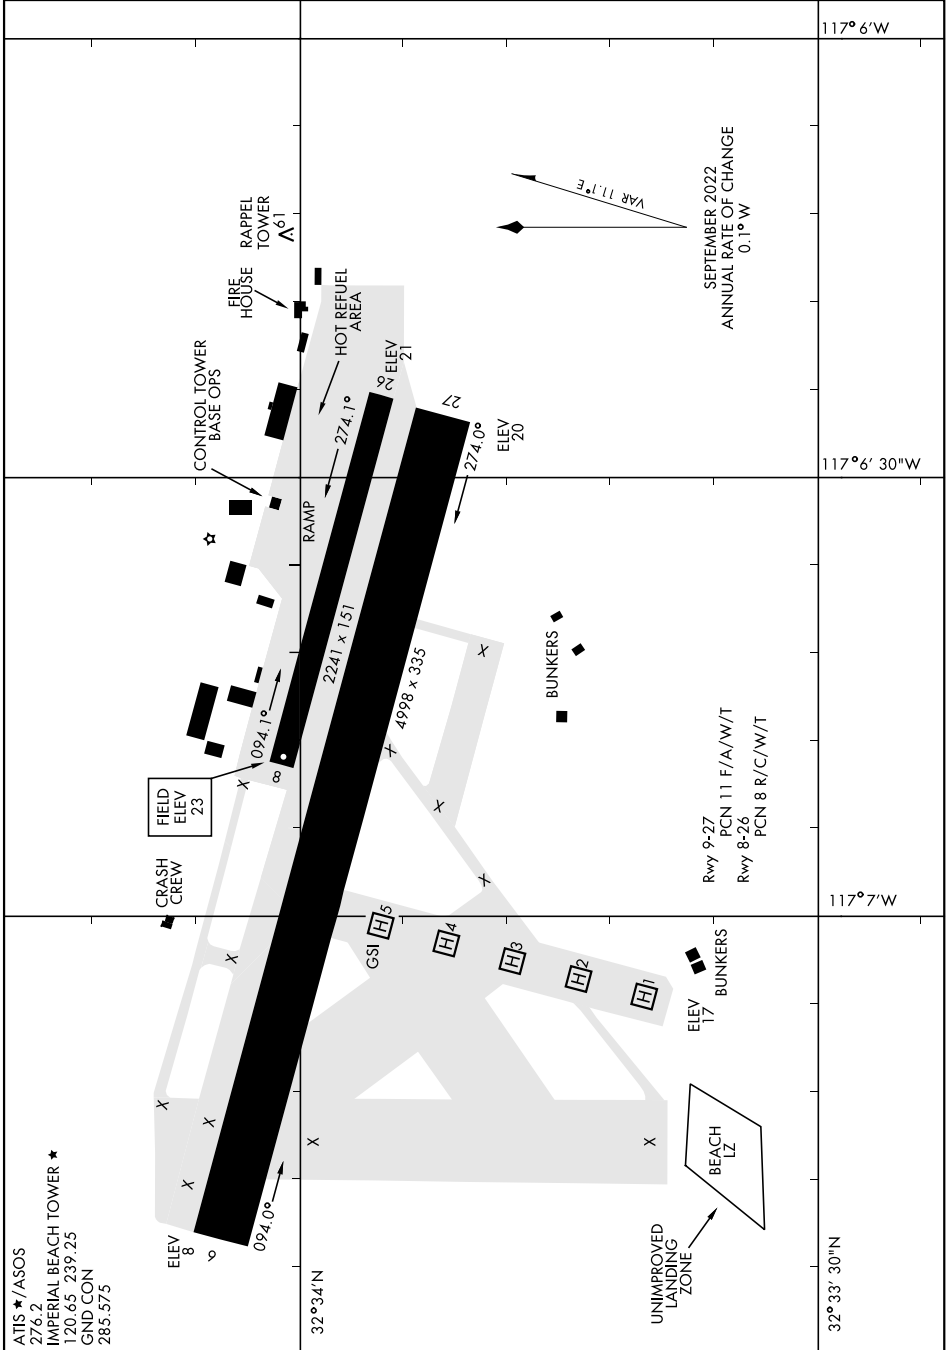

AIRPORT DIAGRAM

[USN]

IMPERIAL BEACH NOLF (REAM FIELD) (KNRS)

IMPERIAL BEACH, CALIFORNIA

SW-3, 26 DEC 2024 to 23 JAN 2025

SW-3, 26 DEC 2024 to 23 JAN 2025

AIRPORT DIAGRAM

IMPERIAL BEACH, CALIFORNIA
IMPERIAL BEACH NOLF (REAM FIELD) (KNRS)