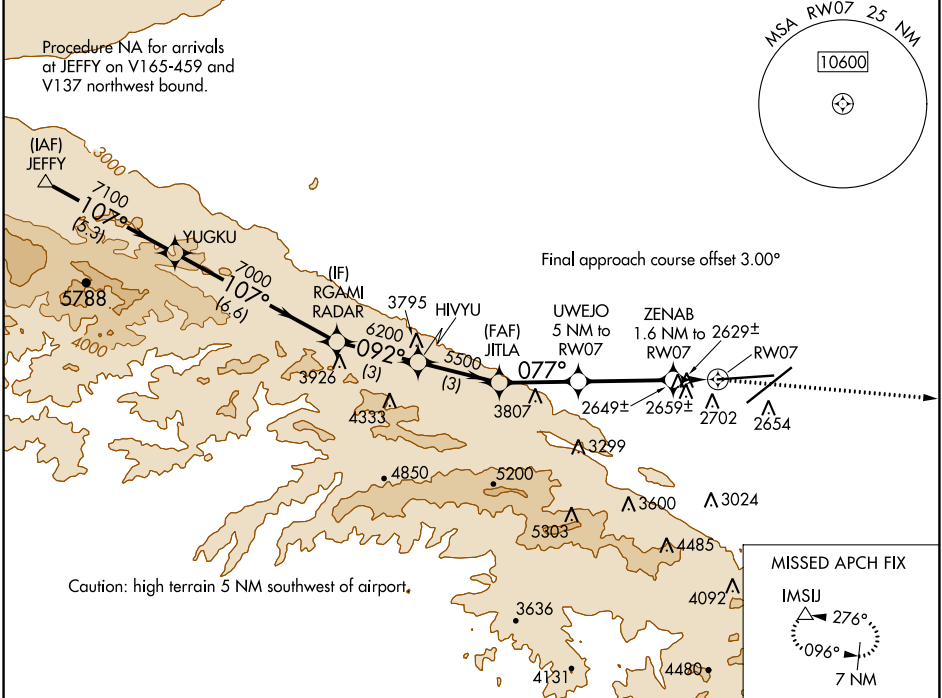

WAAS CH 53441 W07A	APP CRS 077°	Rwy ldg 12002 TDZE 2540 Apt Elev 2543
--	------------------------	--

RNAV (GPS) RWY 7

PALMDALE USAF PLANT 42 (PMD)

RNP APCH.	MISSED APPROACH: Climbing right turn to 7000 direct IMSJ and hold.
Circling NA for Cats C and D south of Rwy 4 and 25.	

ATIS 118.275	JOSHUA APP CON 124.55 363.0	PALMDALE TOWER * 123.7 (CTAF) 0 317.6	GND CON 121.9 317.6
------------------------	---------------------------------------	---	-------------------------------

SW-3, 26 DEC 2024 to 23 JAN 2025

SW-3, 26 DEC 2024 to 23 JAN 2025

	ELEV 2543	TDZE 2540					
JEFFY	YUGKU	RGAMI	HIVYU	JITLA	UWEJO	ZENAB	IMSJ
8000	7100	7000	6200	5500	4440	3180	7000
-5.3 NM		-6.6 NM		3 NM		3 NM	
-2.8 NM		-3.4 NM		-0.8 NM		-0.8 NM	
CATEGORY	A	B	C	D			
LP MDA	2880-1		340 (400-1)				
LNAV MDA	2920-1		380 (400-1)				
CIRCLING	3020-1 477 (500-1)	3060-1 517 (600-1)	3140-1½ 597 (600-1½)	3740-3 1197 (1200-3)			
				REIL Rws 4, 7, 22 and 25			
				HIRL Rws 4-22 and 7-25			