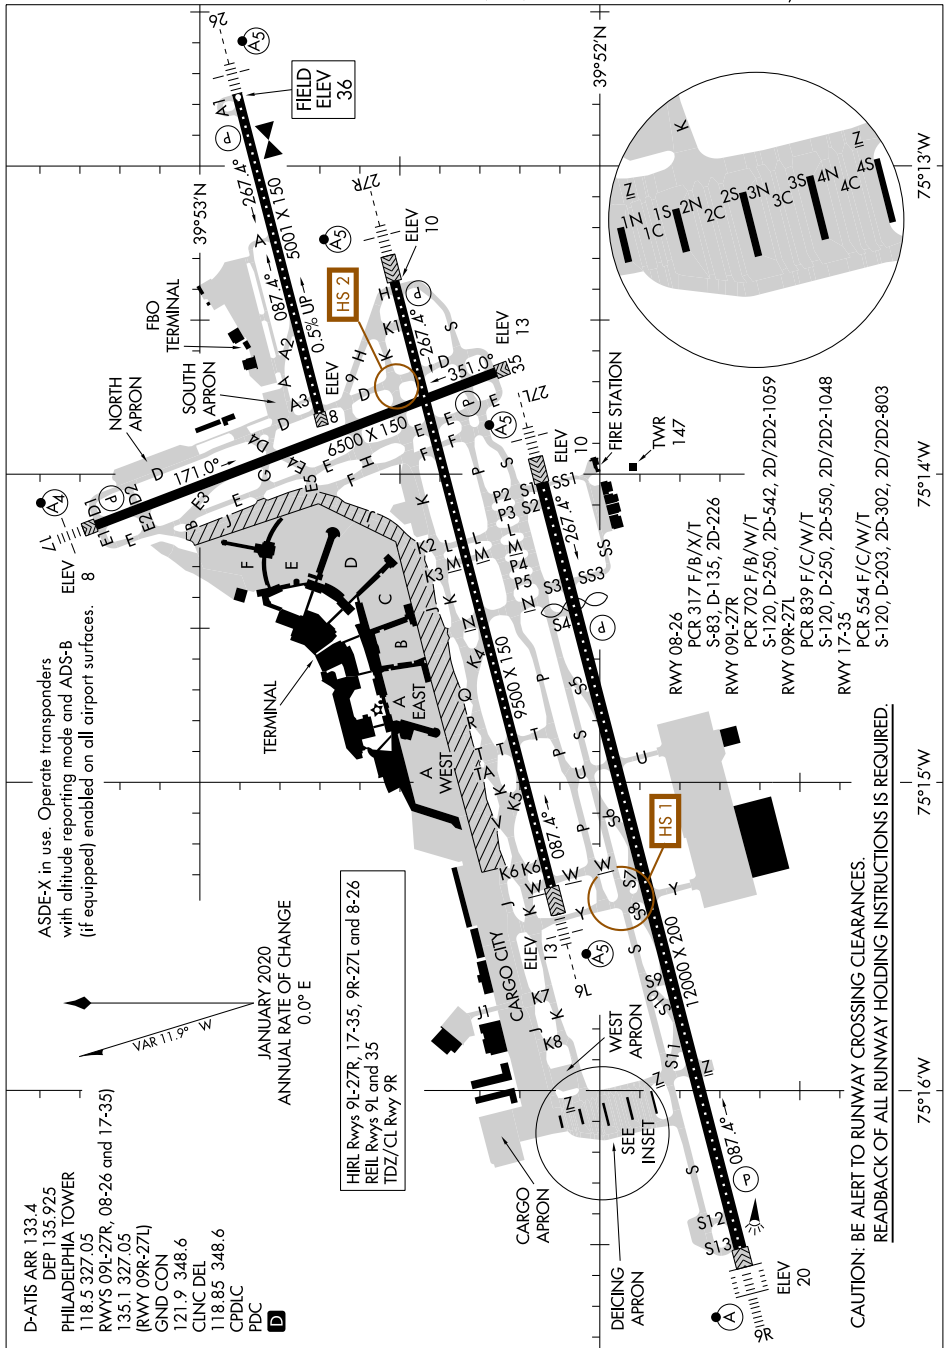

AIRPORT DIAGRAM

AL-320 (FAA)

PHILADELPHIA INTL (PHL)
PHILADELPHIA, PENNSYLVANIA

NE-4, 26 DEC 2024 to 23 JAN 2025

AIRPORT DIAGRAM

24361

PHILADELPHIA, PENNSYLVANIA
PHILADELPHIA INTL (PHL)

NE-4, 26 DEC 2024 to 23 JAN 2025