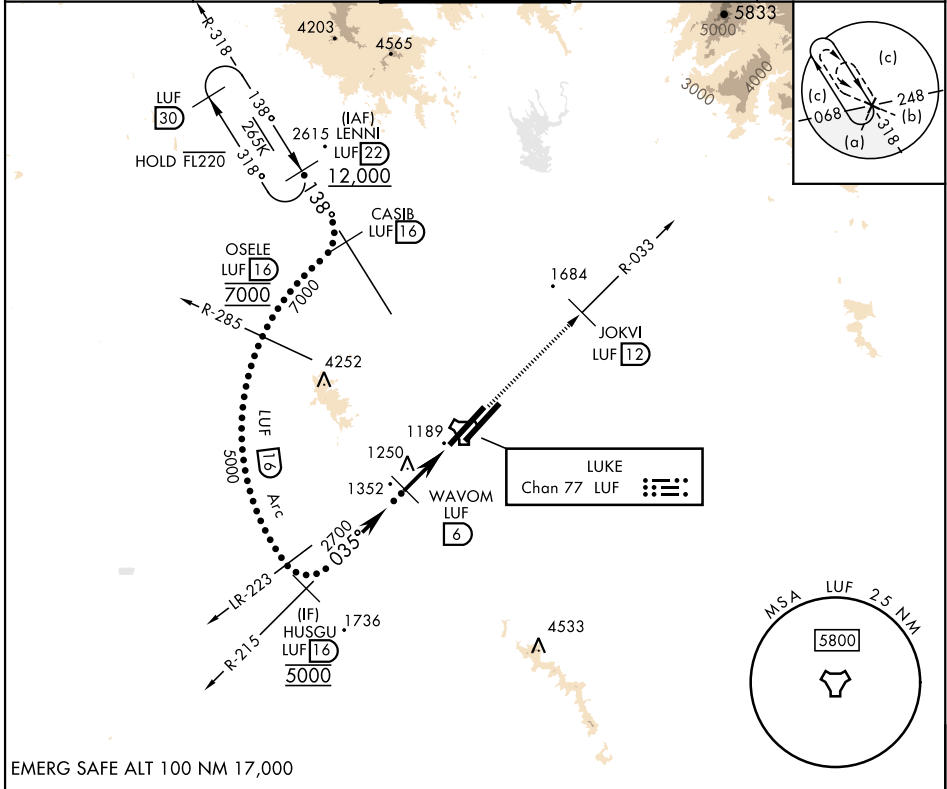

HI-TACAN RWY 3L

TACAN LUF Chan 77	APCH CRS 035°	Rwy Idg 10,000 TDZE 1077 Arprt Elev 1084	[USAF]	LUKE AFB (KLUF)
--------------------------	----------------------	---	--------	-----------------

MISSED APPROACH: Climbing to 4000, intercept LUF TACAN R-033 to 12 DME (JOKVI). Contact Luke APP CON.

EMERG SAFE ALT 100 NM 17,000

CATEGORY	C	D	E
S-3L	1600-1½	523	(600-1½)
CIRCLING	NOT AUTHORIZED		

HIRL all rwys

HI-TACAN RWY 3L

SW-4, 26 DEC 2024 to 23 JAN 2025

SW-4, 26 DEC 2024 to 23 JAN 2025