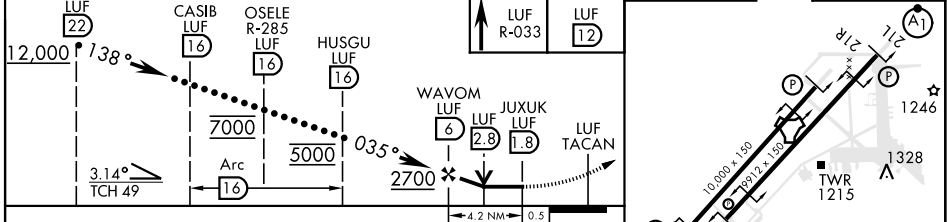

CATEGORY	C	D	E
S-3L	1600-1½	523	(600-1½)
CIRCLING	NOT AUTHORIZED		

HIRL all rwys

HI-TACAN RWY 3L

SW-4, 26 DEC 2024 to 23 JAN 2025

SW-4, 26 DEC 2024 to 23 JAN 2025