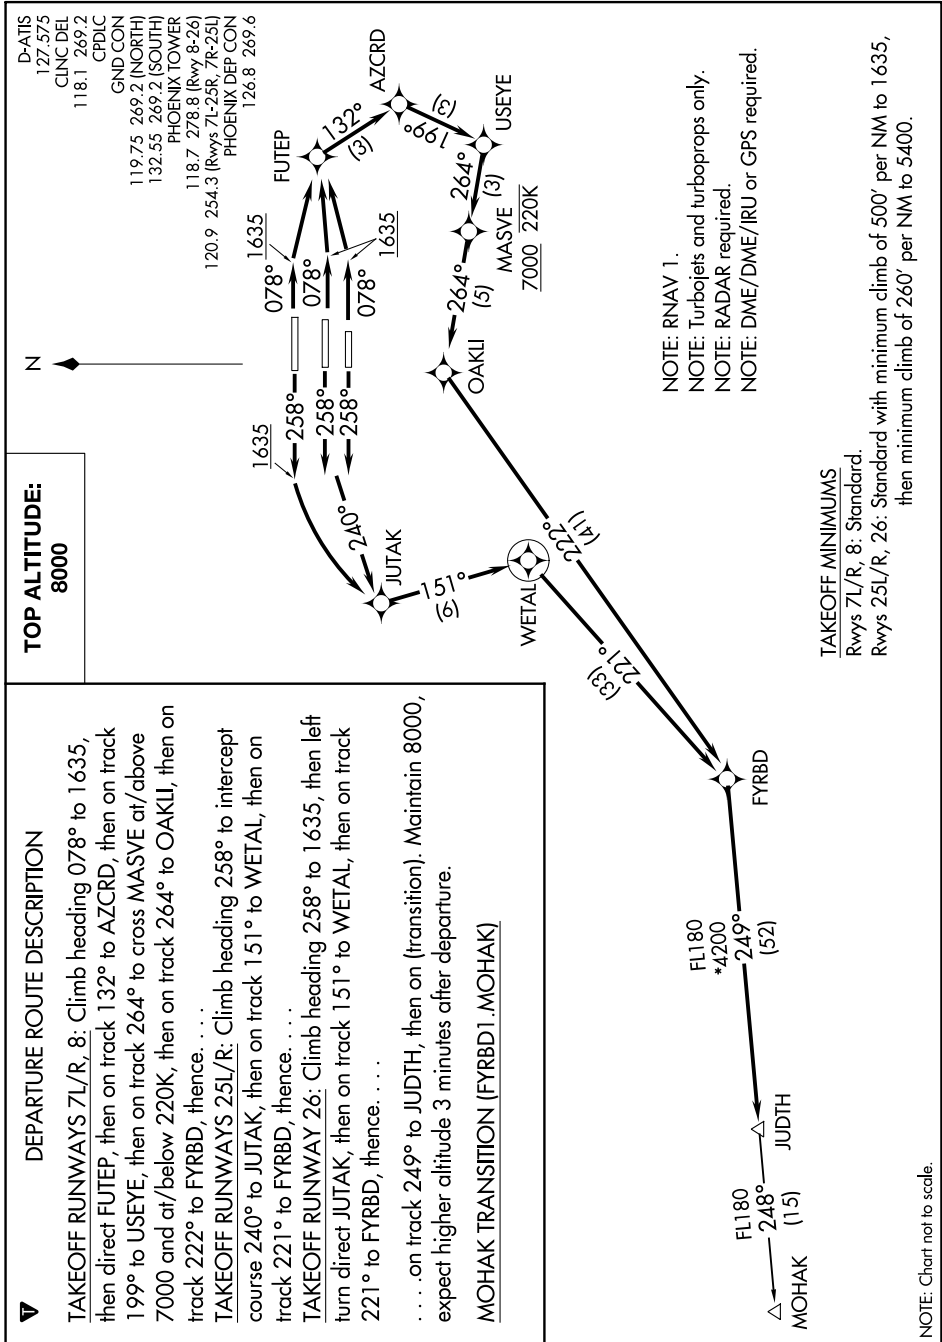

# FYRBD ONE DEPARTURE (RNAV)

AL-322 (FAA)

PHOENIX SKY HARBOR INTL (PHX)  
PHOENIX, ARIZONA

SW-4, 26 DEC 2024 to 23 JAN 2025

# FYRBD ONE DEPARTURE (RNAV)

SW-4, 26 DEC 2024 to 23 JAN 2025