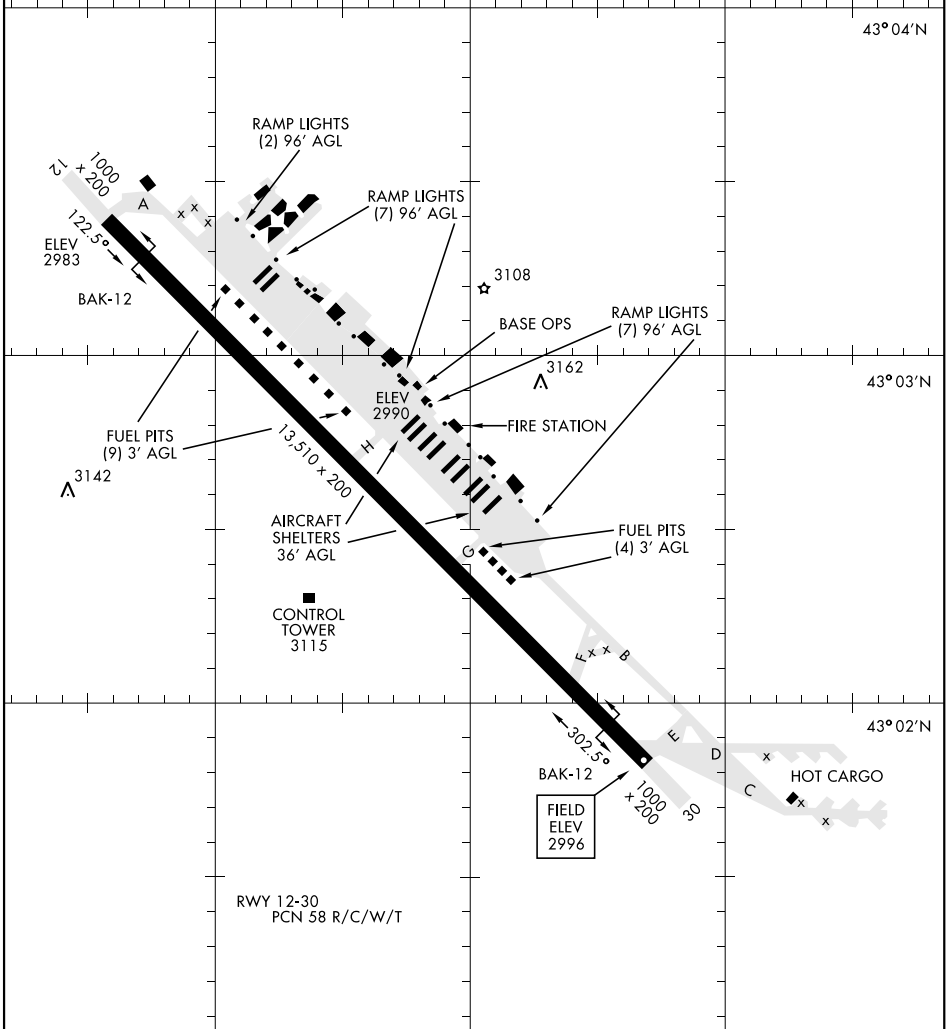

AIRPORT DIAGRAM

[USAF]

MOUNTAIN HOME AFB (KMUO)

MOUNTAIN HOME, IDAHO

ATIS 273.5
 CLNC DEL 127.1 290.425
 GND CON 120.5 275.8
 MOUNTAIN HOME TOWER 133.85 253.5

W 115°53'W

W 115°52'W

W 115°51'W

MAY 2024
 ANNUAL RATE OF CHANGE
 0.1° W

43°04'N

43°03'N

43°02'N

NW-1, 26 DEC 2024 to 23 JAN 2025

NW-1, 26 DEC 2024 to 23 JAN 2025

AIRPORT DIAGRAM

MOUNTAIN HOME, IDAHO
MOUNTAIN HOME AFB (KMUO)

RWY 12-30
 PCN 58 R/C/W/T

FIELD
 ELEV
 2996