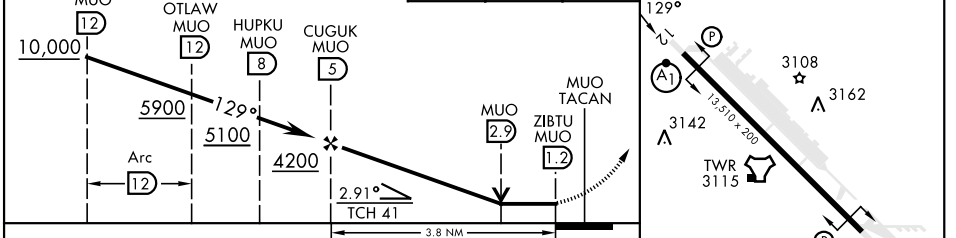

ALSF-1 MISSED APPROACH: Climb to 10,000 via MUO R-124 to JUNEK/6 DME, turn right and intercept MUO R-229 to MSTNG/12 DME and hold. Continue climb in hold to 10,000.

ATIS 273.5	MOUNTAIN HOME APP CON 124.8 259.1	MOUNTAIN HOME TOWER 133.85 253.5	GND CON 120.5 275.8	CLNC DEL 127.1 290.425
-------------------	--	---	----------------------------	-------------------------------

EMERG SAFE ALT 100 NM 14,200

VGSI and descent angles not coincident (VGSI Angle 2.50/TCH 41).

10,000 MUO R-124	JUNEK MUO 6	MSTNG MUO 12	ELEV 2996	TDZE 2987
------------------	-------------	--------------	-----------	-----------

TACAN Z RWY 12

Amtd 3 18JUN20

NW-1, 26 DEC 2024 to 23 JAN 2025

NW-1, 26 DEC 2024 to 23 JAN 2025