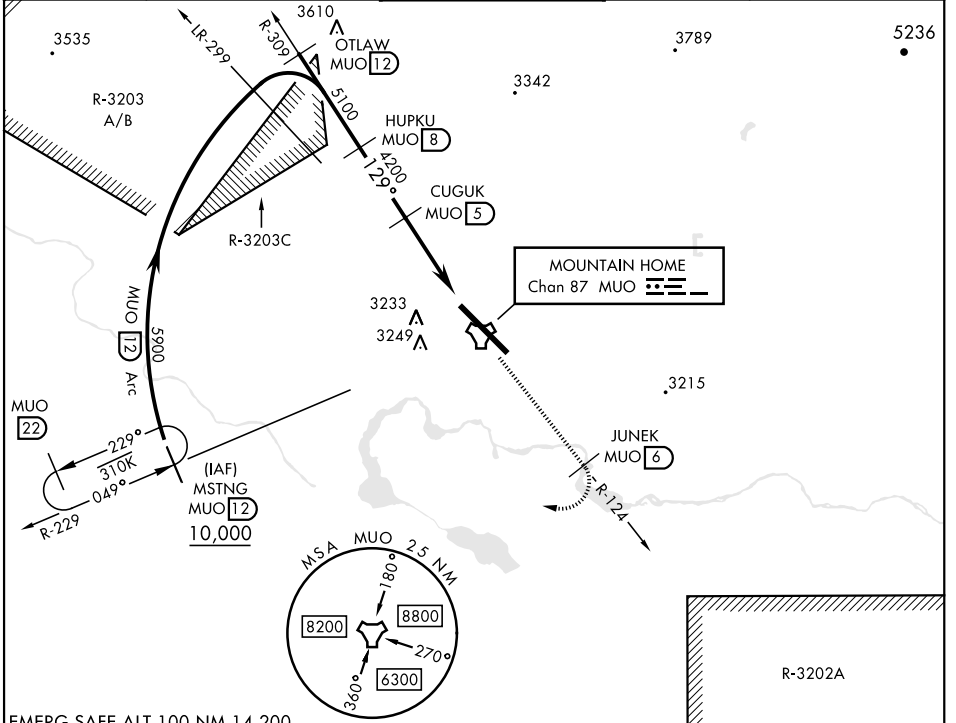

MOUNTAIN HOME, IDAHO

TACAN Z RWY 12

MOUNTAIN HOME AFB (KMUO)

TACAN MUO Chan 87	APCH CRS 129°	Rwy Idg 13,510 TDZE 2987 Arprt Elev 2996
--------------------------	----------------------	---

[USAF]

▼ * When ALS inop, increase CAT AB RVR to 55 and vis to 1 mile, CAT CDE vis to 1½ miles.
 ** Circling NA NE of Rwy 12-30.

ALSF-1 MISSED APPROACH: Climb to 10,000 via MUO R-124 to JUNEK/6 DME, turn right and intercept MUO R-229 to MSTNG/12 DME and hold. Continue climb in hold to 10,000.

ATIS 273.5	MOUNTAIN HOME APP CON 124.8 259.1	MOUNTAIN HOME TOWER 133.85 253.5	GND CON 120.5 275.8	CLNC DEL 127.1 290.425
-------------------	--	---	----------------------------	-------------------------------

EMERG SAFE ALT 100 NM 14,200

VGSI and descent angles not coincident (VGSI Angle 2.50/TCH 41).

10,000 MUO R-124	JUNEK MUO 6	MSTNG MUO 12	ELEV 2996	TDZE 2987
------------------	-------------	--------------	-----------	-----------

TACAN Z RWY 12

Amtd 3 18JUN20

NW-1, 26 DEC 2024 to 23 JAN 2025

NW-1, 26 DEC 2024 to 23 JAN 2025