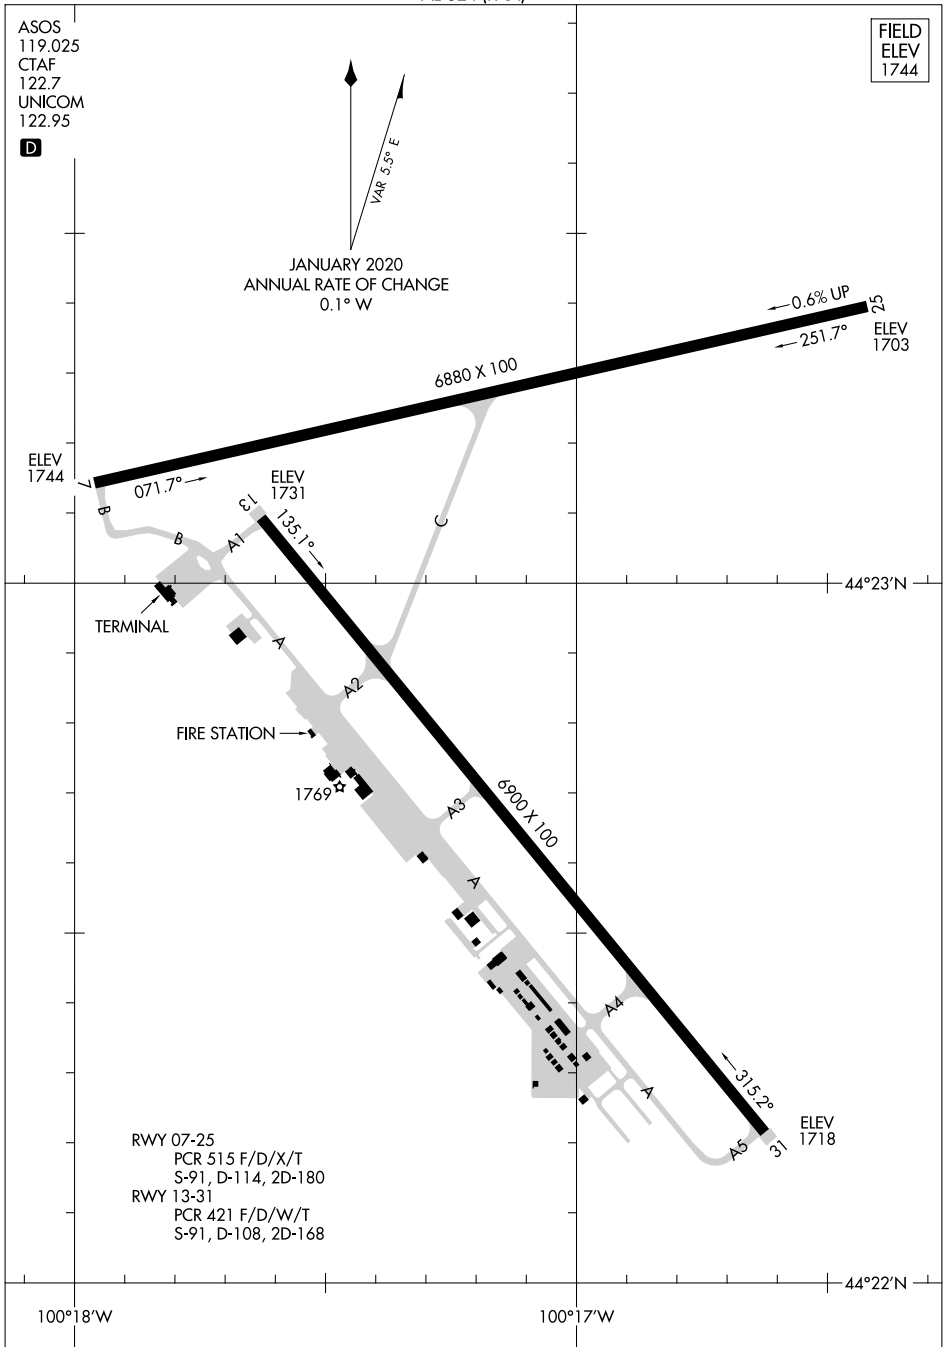

24305

AIRPORT DIAGRAM

AL-324 (FAA)

PIERRE RGNL (PIR)
PIERRE, SOUTH DAKOTA

ASOS
119.025
CTAF
122.7
UNICOM
122.95

D

FIELD
ELEV
1744

↑
↑
VAN 3.5° E
JANUARY 2020
ANNUAL RATE OF CHANGE
0.1° W

NC-1, 26 DEC 2024 to 23 JAN 2025

NC-1, 26 DEC 2024 to 23 JAN 2025

AIRPORT DIAGRAM

24305

PIERRE, SOUTH DAKOTA
PIERRE RGNL (PIR)