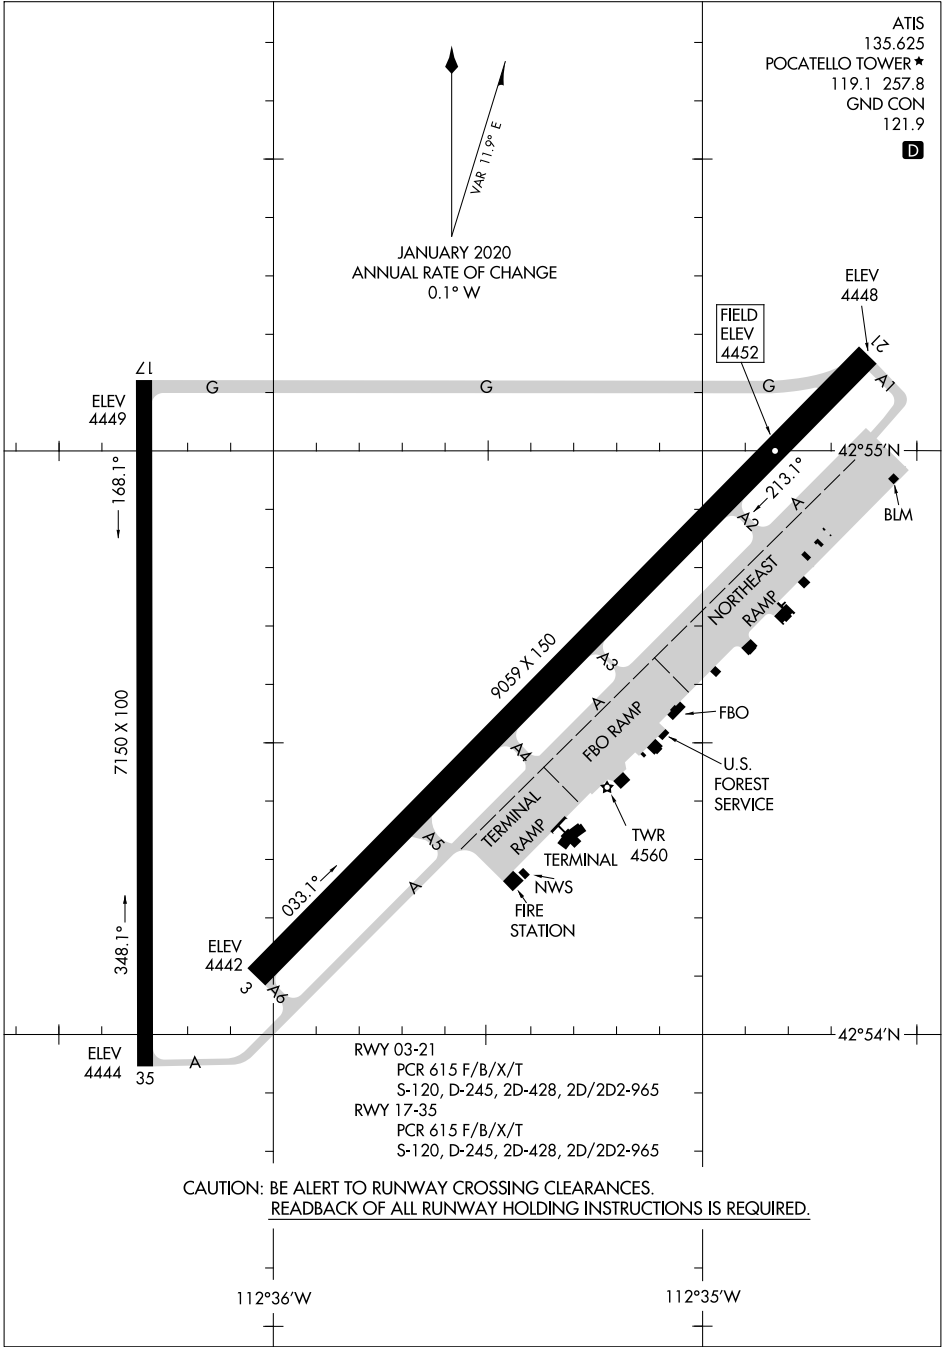

AIRPORT DIAGRAM

POCATELLO RGNL (PIH)
POCATELLO, IDAHO

AL-327 (FAA)

ATIS 135.625
 POCATELLO TOWER ★ 119.1 257.8
 GND CON 121.9
D

JANUARY 2020
 ANNUAL RATE OF CHANGE
 0.1° W
 VAR 11.9° E

NW-1, 26 DEC 2024 to 23 JAN 2025

NW-1, 26 DEC 2024 to 23 JAN 2025

CAUTION: BE ALERT TO RUNWAY CROSSING CLEARANCES.
 READBACK OF ALL RUNWAY HOLDING INSTRUCTIONS IS REQUIRED.

AIRPORT DIAGRAM

POCATELLO, IDAHO
POCATELLO RGNL (PIH)