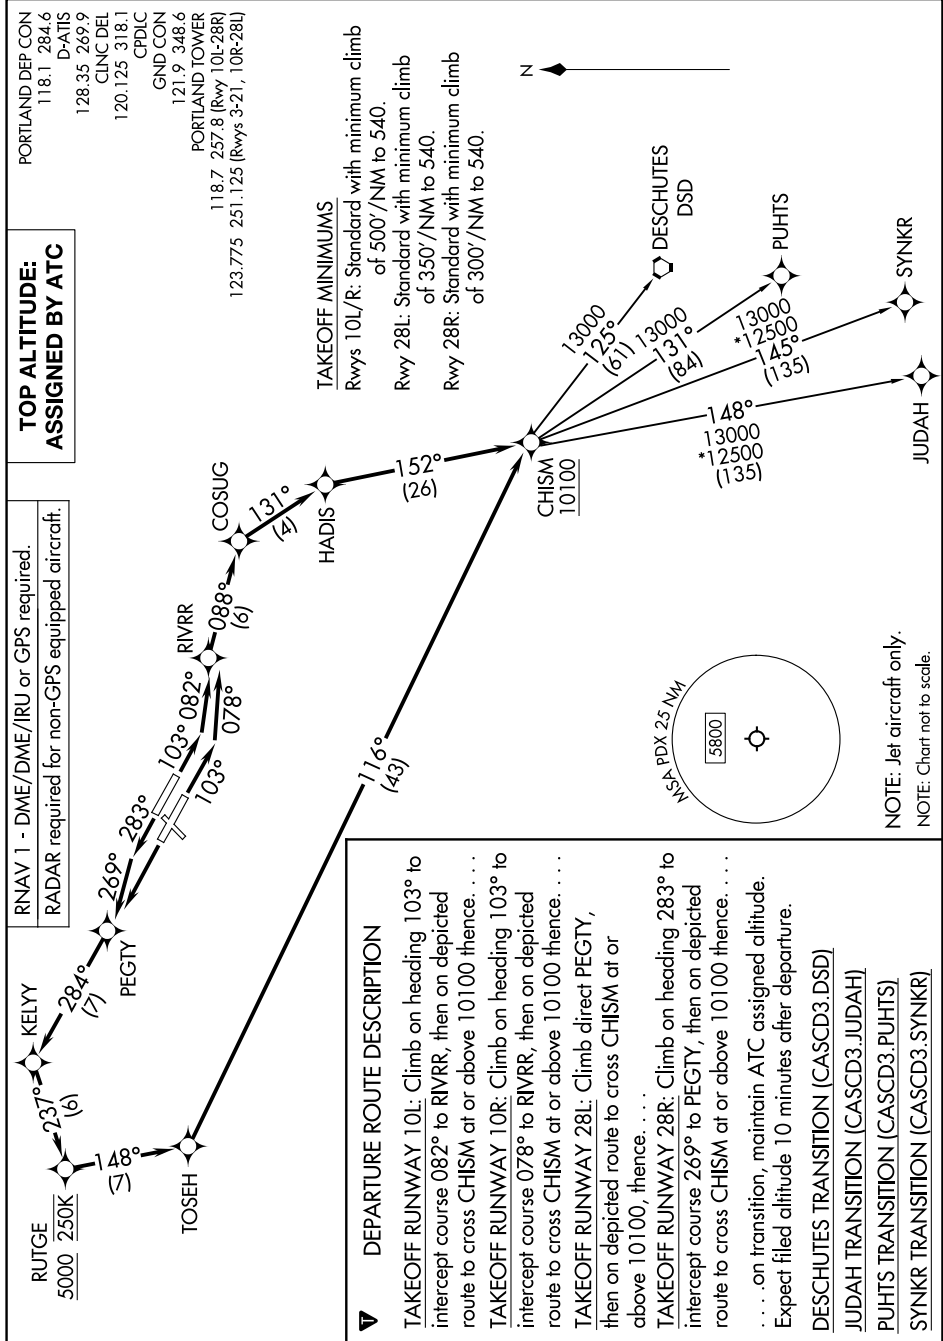

# CASCADE THREE DEPARTURE (RNAV)

AL-330 (FAA)

PORTLAND INTL (PDX)  
PORTLAND, OREGON

NW-1, 26 DEC 2024 to 23 JAN 2025

NW-1, 26 DEC 2024 to 23 JAN 2025