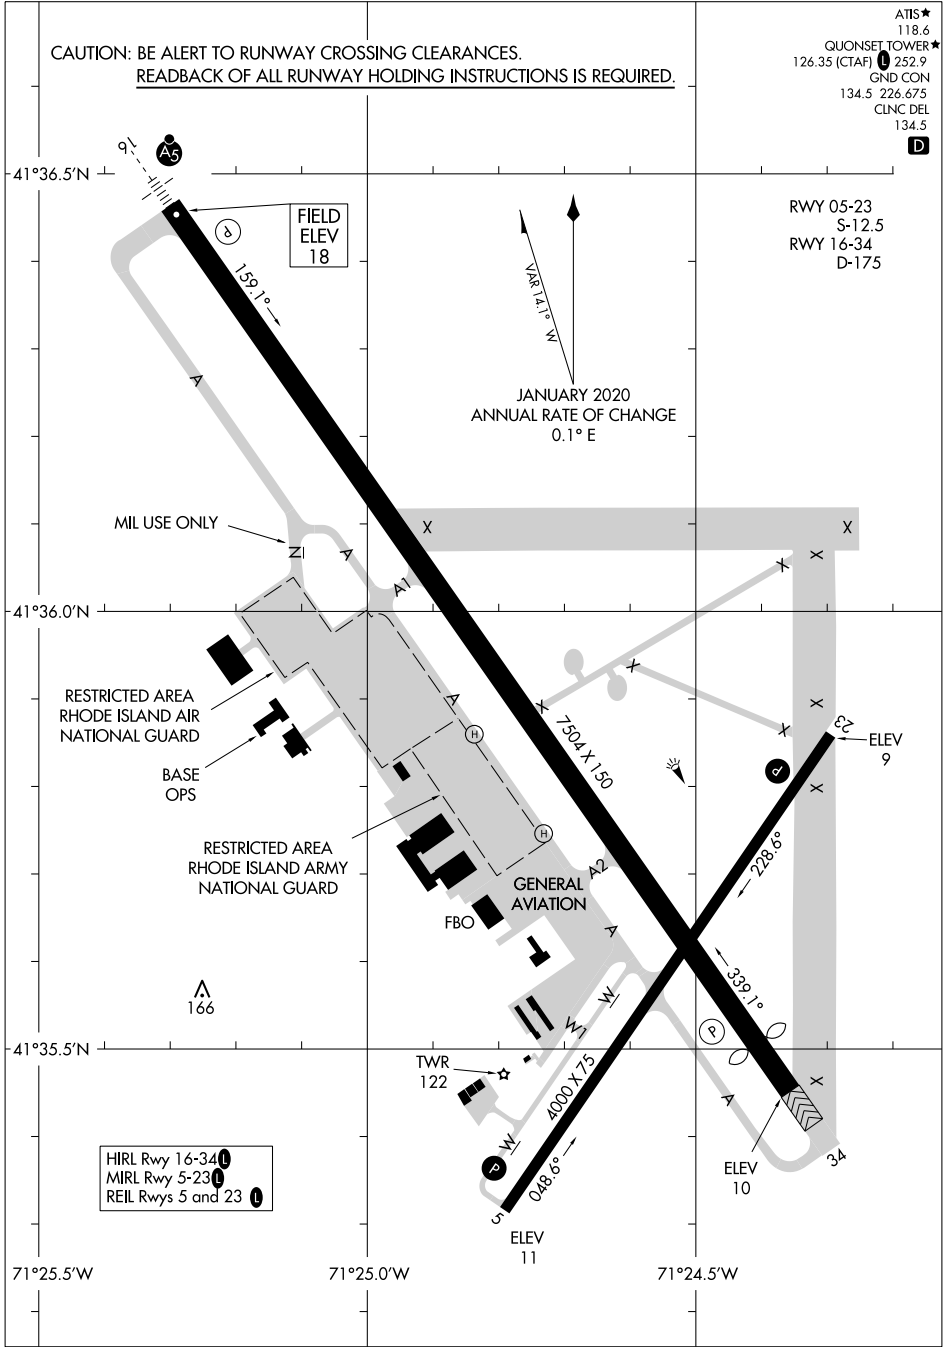

# AIRPORT DIAGRAM

AL-338 (FAA)

QUONSET STATE (OQU)  
NORTH KINGSTOWN, RHODE ISLAND

ATIS ★ 118.6  
 QUONSET TOWER ★ 126.35 (CTAF) 252.9  
 GND CON 134.5 226.675  
 CLNC DEL 134.5  
D

RWY 05-23 S-12.5  
 RWY 16-34 D-175

**CAUTION: BE ALERT TO RUNWAY CROSSING CLEARANCES.  
 READBACK OF ALL RUNWAY HOLDING INSTRUCTIONS IS REQUIRED.**

JANUARY 2020  
 ANNUAL RATE OF CHANGE  
 0.1° E

NE-1, 26 DEC 2024 to 23 JAN 2025

NE-1, 26 DEC 2024 to 23 JAN 2025