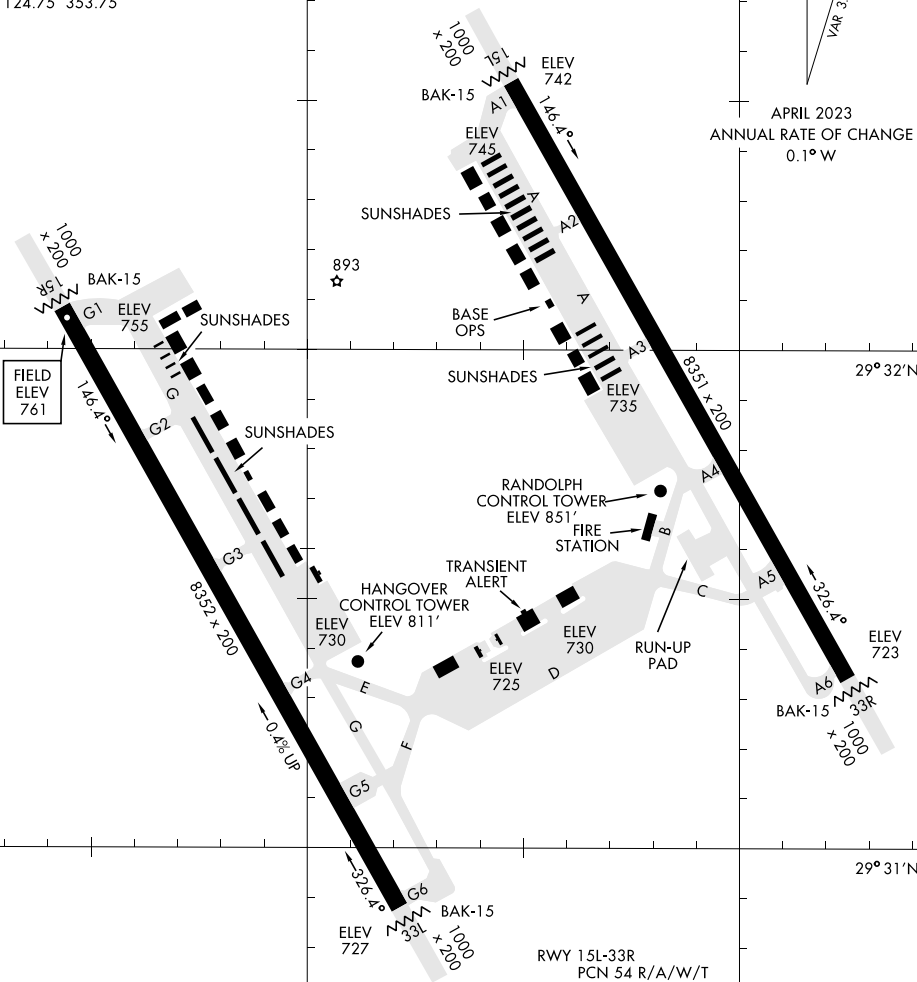

AIRPORT DIAGRAM

AL-341 [USAF]

RANDOLPH AFB (KRND)

UNIVERSAL CITY, TEXAS

ATIS ★ 290.525
 TOWER ★
 128.25 294.7
 GND CON
 119.65 275.8
 CLNC DEL (RWY 15L-33R)
 338.35
 HANGOVER ATIS ★ 327.8
 HANGOVER TOWER ★
 120.5 291.1
 HANGOVER GND CON
 124.75 353.75

29° 33' N

APRIL 2023
 ANNUAL RATE OF CHANGE
 0.1° W

SC-3, 26 DEC 2024 to 23 JAN 2025

SC-3, 26 DEC 2024 to 23 JAN 2025

AIRPORT DIAGRAM

UNIVERSAL CITY, TEXAS
RANDOLPH AFB (KRND)