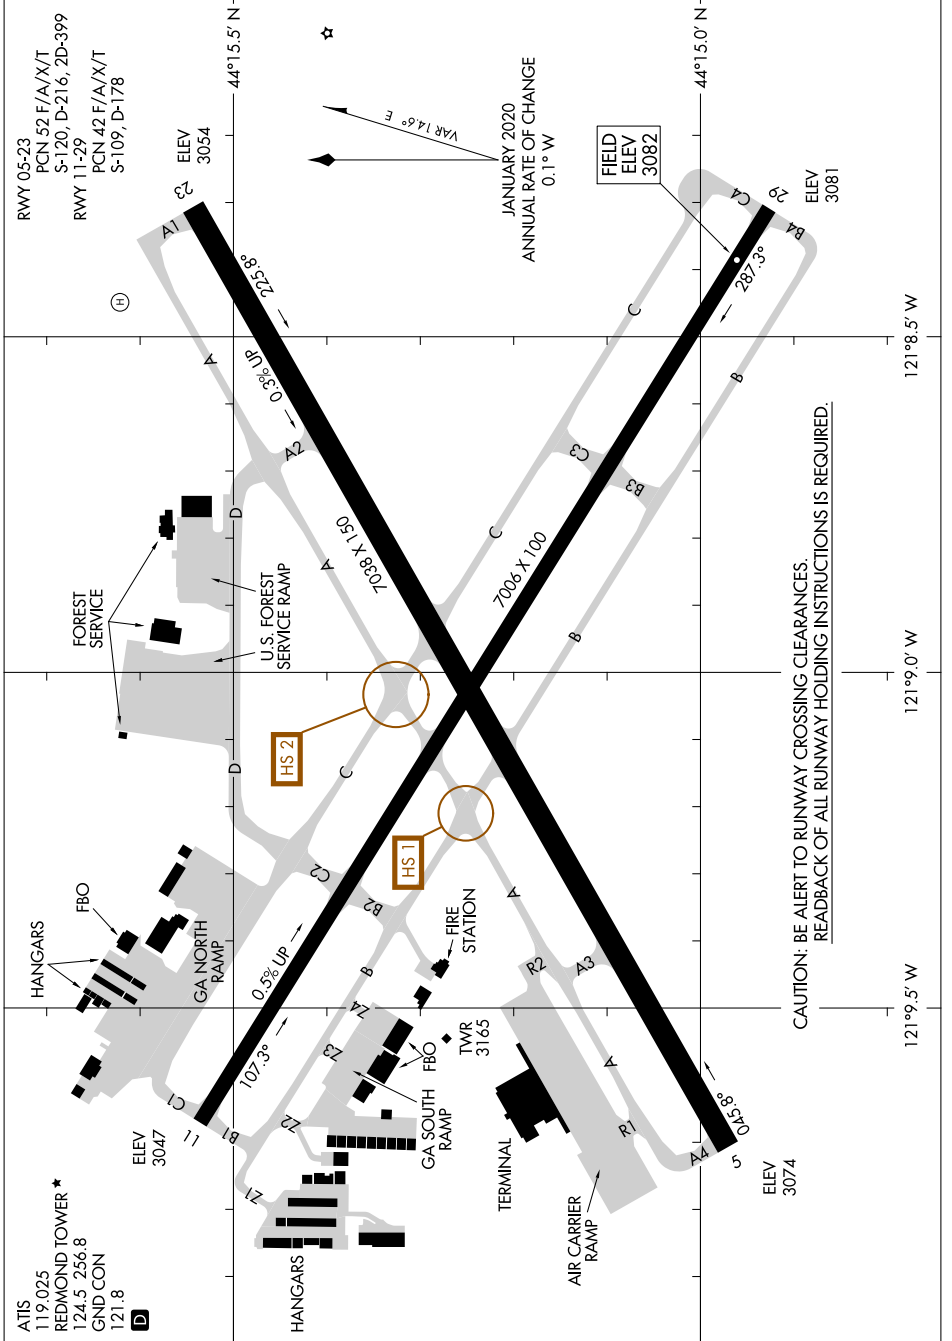

23222

# AIRPORT DIAGRAM

AL-345 (FAA)

ROBERTS FLD (R.D.M)  
REDMOND, OREGON

NW-1, 26 DEC 2024 to 23 JAN 2025

NW-1, 26 DEC 2024 to 23 JAN 2025

# AIRPORT DIAGRAM

23222

REDMOND, OREGON  
ROBERTS FLD (R.D.M)