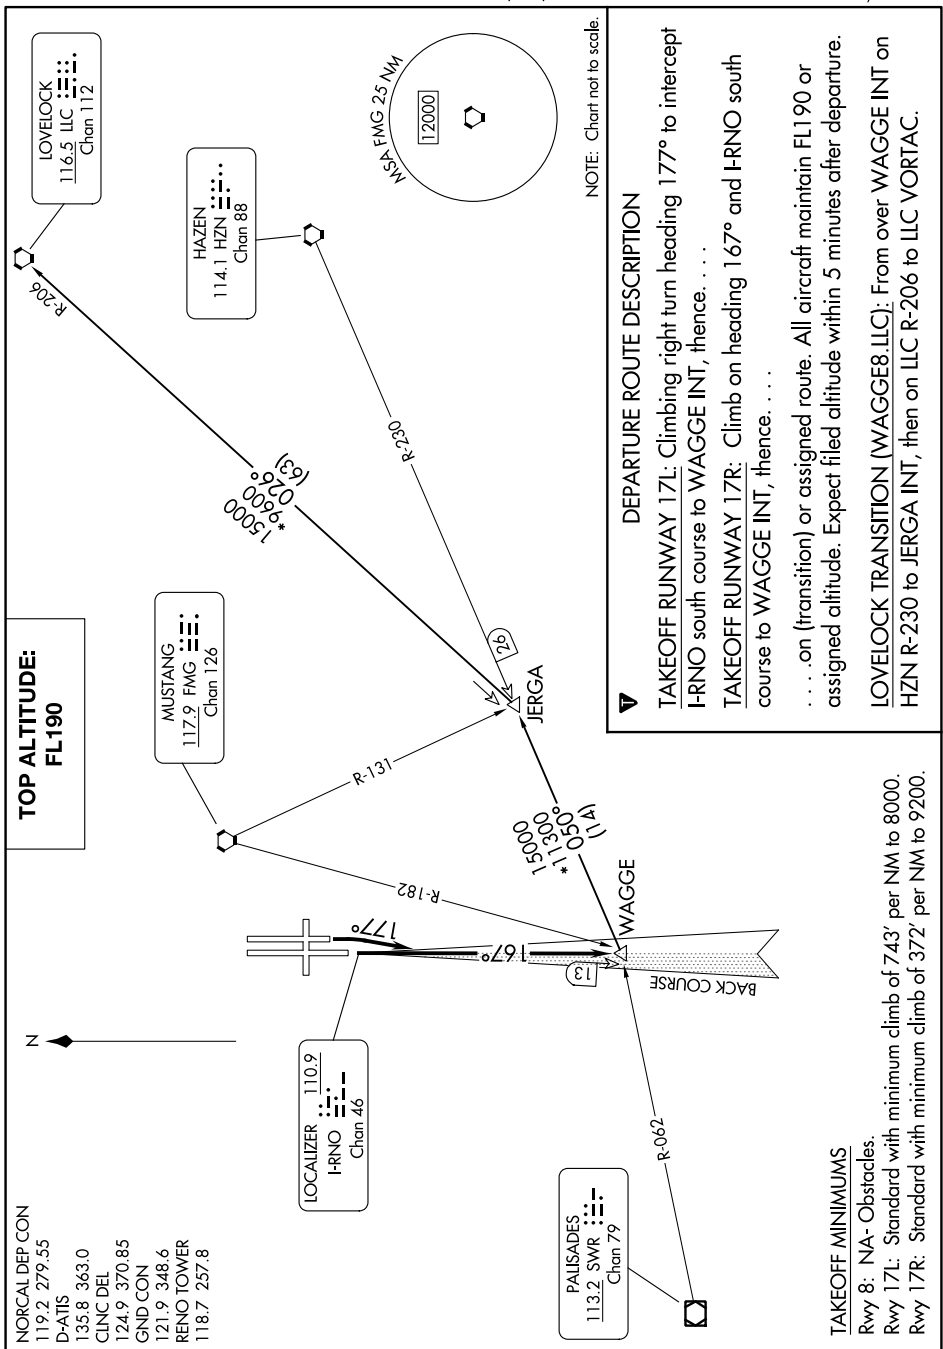

WAGGE EIGHT DEPARTURE

AL-346 (FAA)

RENO/TAHOE INTL (RNO)
RENO, NEVADA

SW-4, 26 DEC 2024 to 23 JAN 2025

SW-4, 26 DEC 2024 to 23 JAN 2025