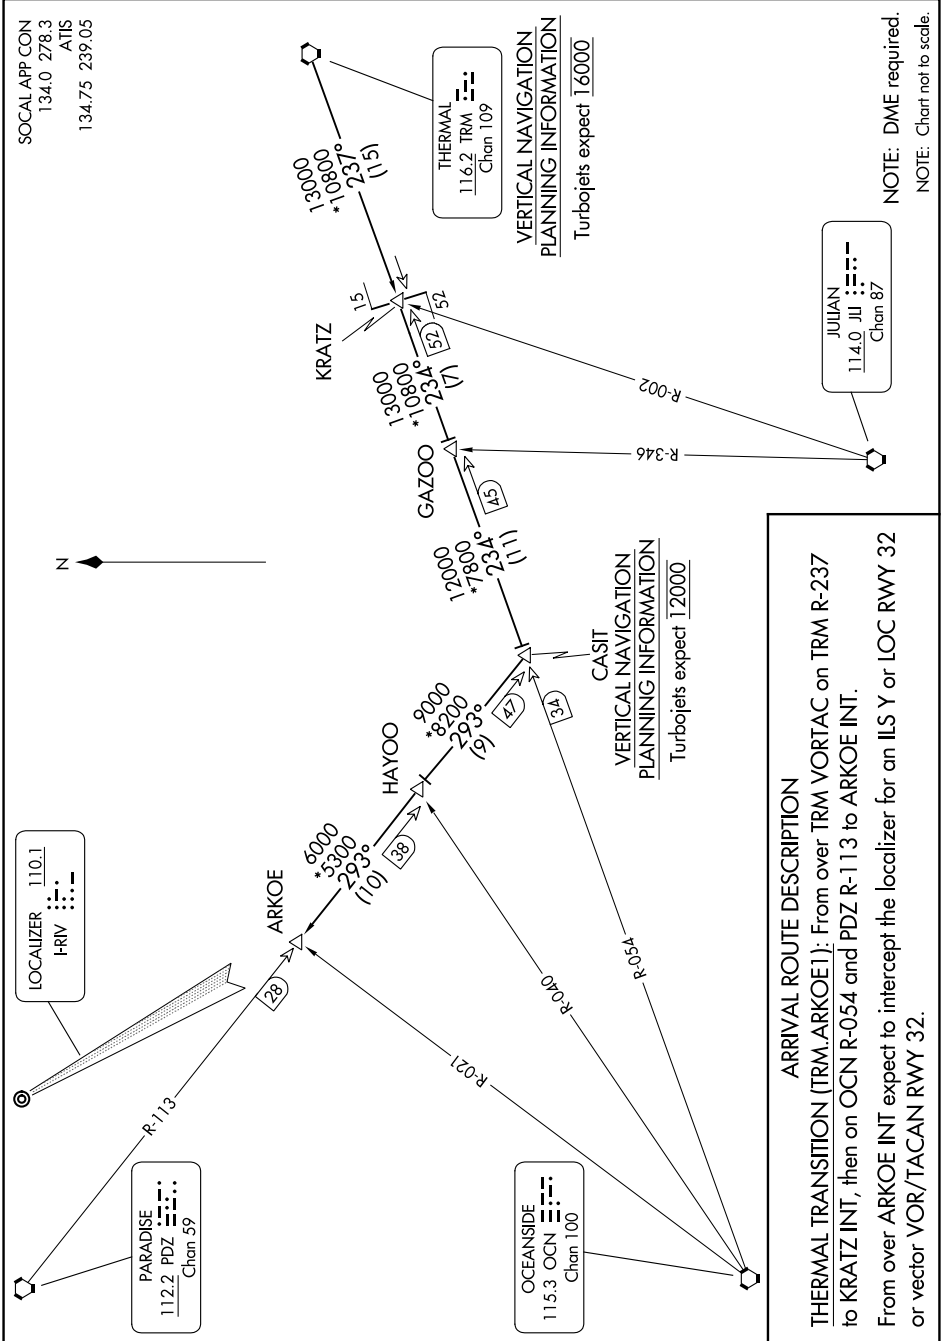

ARKOE ONE ARRIVAL

AL-348 (FAA)

SW-3, 26 DEC 2024 to 23 JAN 2025

ARRIVAL ROUTE DESCRIPTION

THERMAL TRANSITION (TRM,ARKOE1): From over TRM VORTAC on TRM R-237 to KRATZ INT, then on OCN R-054 and PDZ R-113 to ARKOE INT.

From over ARKOE INT expect to intercept the localizer for an ILS Y or LOC RWY 32 or vector VOR/TACAN RWY 32.

ARKOE ONE ARRIVAL

SW-3, 26 DEC 2024 to 23 JAN 2025