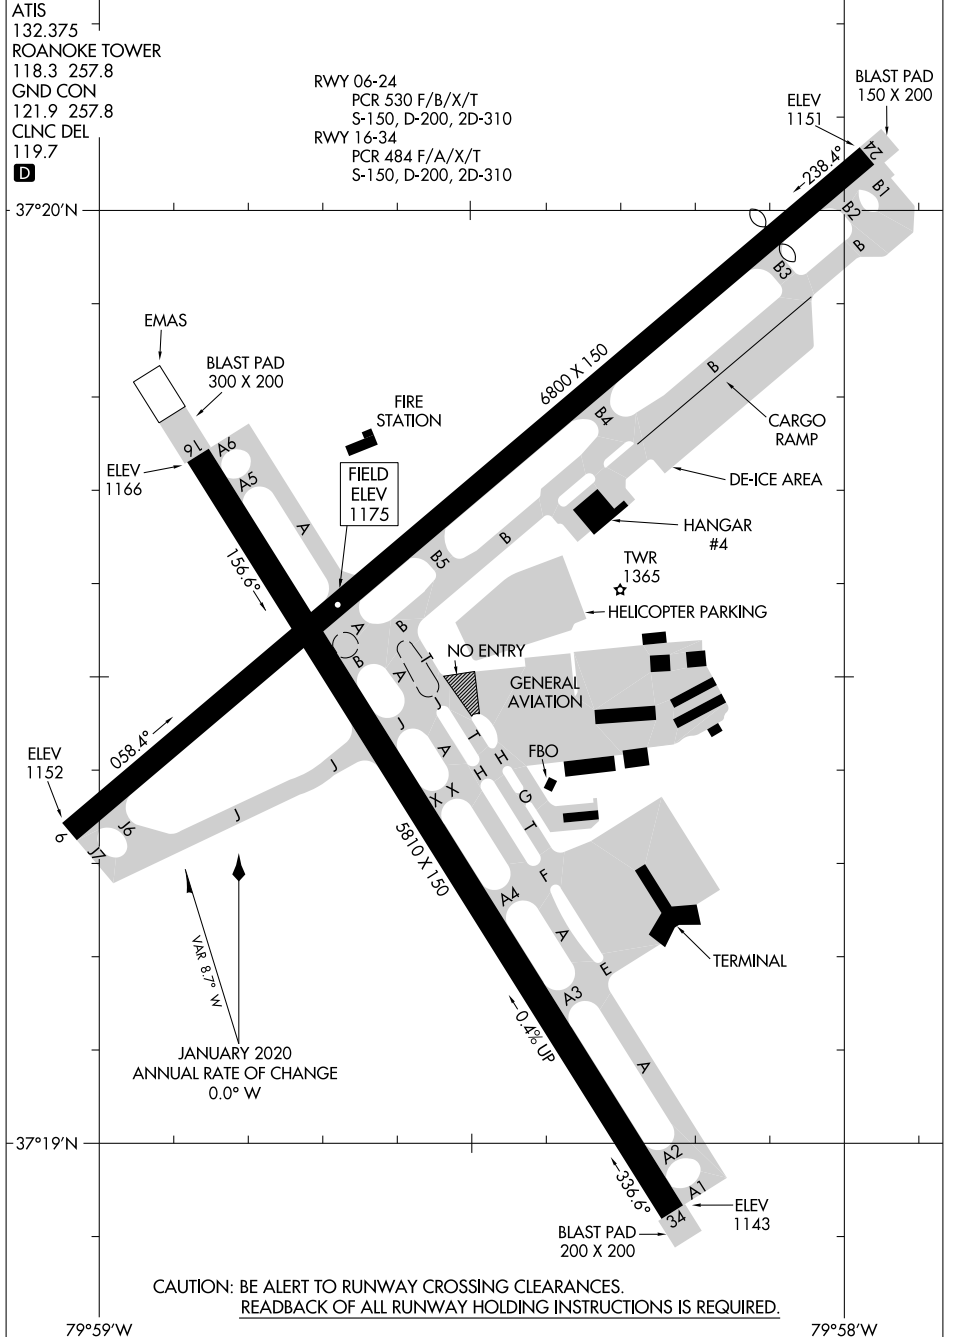

24361

AIRPORT DIAGRAM

ROANOKE/BLACKSBURG RGNL (WOODRUM FLD) (R.O.A)
AL-349 (FAA)
ROANOKE, VIRGINIA

ATIS
132.375
ROANOKE TOWER
118.3 257.8
GND CON
121.9 257.8
CLNC DEL
119.7
D

RWY 06-24
PCR 530 F/B/X/T
S-150, D-200, 2D-310
RWY 16-34
PCR 484 F/A/X/T
S-150, D-200, 2D-310

NE-3, 26 DEC 2024 to 23 JAN 2025

NE-3, 26 DEC 2024 to 23 JAN 2025

AIRPORT DIAGRAM

24361

ROANOKE/BLACKSBURG RGNL (WOODRUM FLD) (R.O.A)
ROANOKE, VIRGINIA