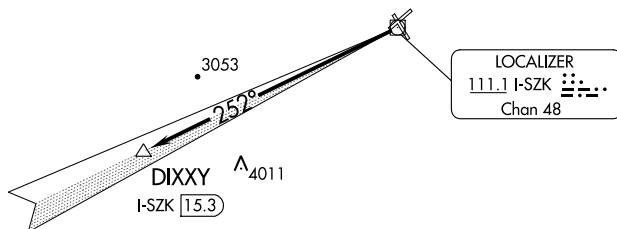

TOP ALTITUDE:
4200

NOTE: RADAR required.

NOTE: DME required.

TAKEOFF MINIMUMS:

Rwys 6, 16, 34: NA - ATC.

Rwy 24: Standard with minimum climb
of 242' per NM to 2800.

NOTE: Chart not to scale.

DEPARTURE ROUTE DESCRIPTION

TAKEOFF RUNWAY 24: Climb on I-SZK LDA Localizer west course to 4200 to DIXXY I-SZK 15.3 DME. Expect RADAR vectors to filed/assigned route.

DIXXY EIGHT DEPARTURE

(DIXXY8.DIXXY) 15AUG19

ROANOKE, VIRGINIA

ROANOKE/BLACKSBURG RGNL (WOODRUM FLD) (R.O.A.)