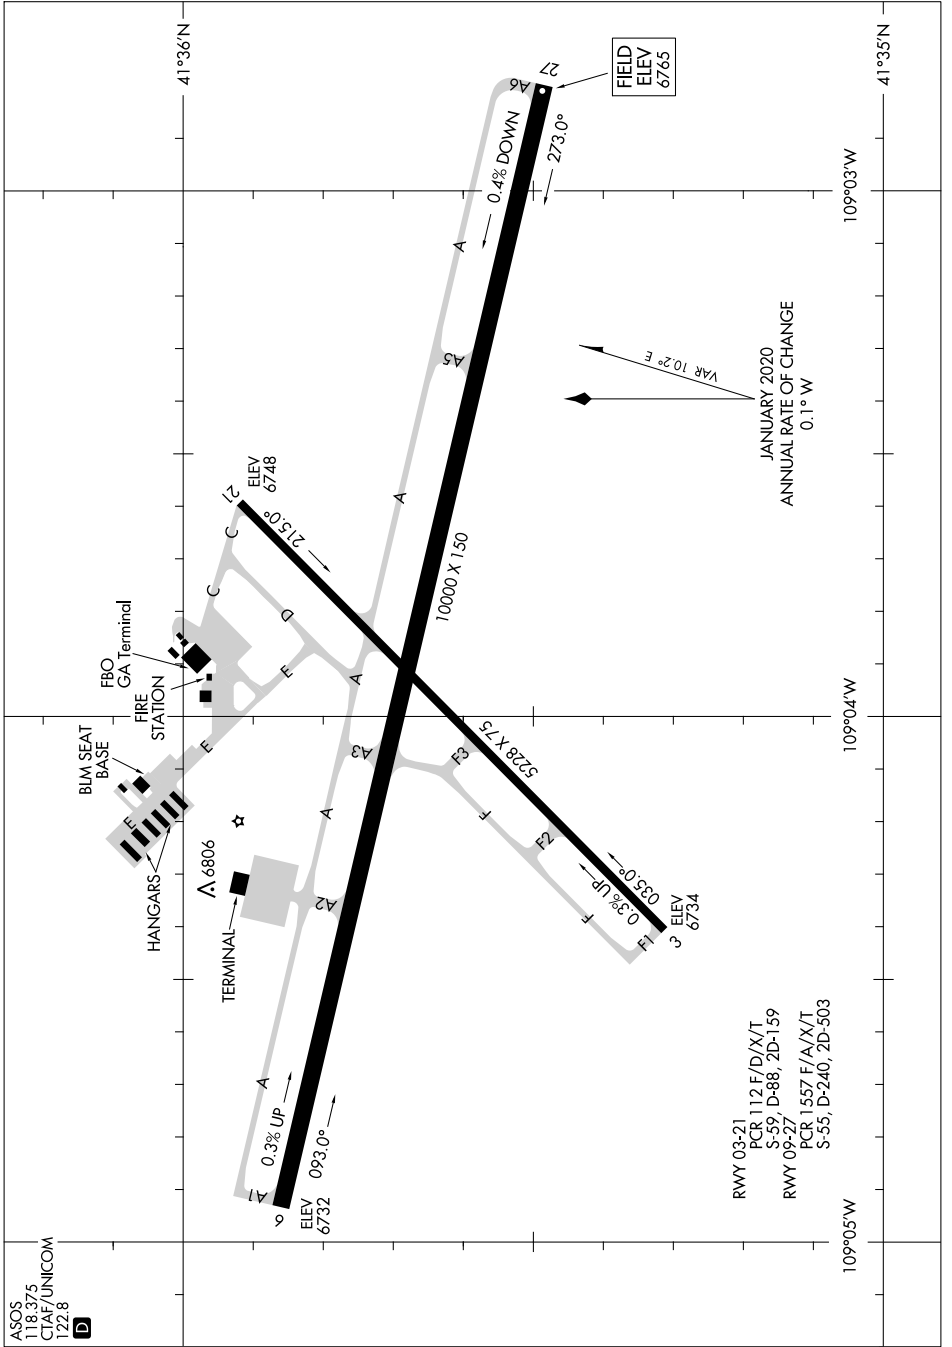

AIRPORT DIAGRAM

AL-353 (FAA)

SOUTHWEST WYOMING RGNL (R.K.S)
ROCK SPRINGS, WYOMING

NW-1, 26 DEC 2024 to 23 JAN 2025

NW-1, 26 DEC 2024 to 23 JAN 2025

RWY 03-21
PCR 112 F/D/X/T
S-59, D-88, 2D-159

RWY 09-27
PCR 1557 F/A/X/T
S-55, D-240, 2D-503

ASOS
118.375
CTAF/UNICOM
122.8
D