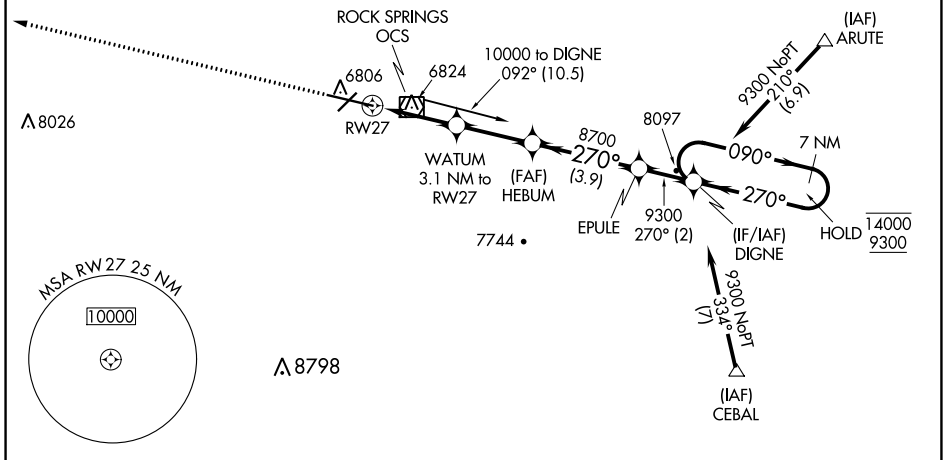

WAAS CH 49216 W 27A	APP CRS 270°	Rwy Idg 10000 TDZE 6765 Apr Elev 6765
---	------------------------	--

RNAV (GPS) RWY 27

SOUTHWEST WYOMING RGNL (R.K.S)

RNP APCH.	MALSR AS	MISSED APPROACH: Climb to 9800 direct REGVE and hold.
ASOS 118.375	SALT LAKE CENTER 124.35 353.5	UNICOM 122.8 (CTAF) 0

Procedure NA for arrivals at OCS VOR/DME on V235 southwest bound, V187 north and southbound and T298 southwest bound.

ELEV 6765	D	TDZE 6765
-----------	---	-----------

CATEGORY	A	B	C	D
LPV DA		6965-1/2	200 (200-1/2)	
LNAV/VNAV DA		7036-1/2	271 (300-1/2)	
LNAV MDA		7100-1/2	335 (400-1/2)	
<input checked="" type="checkbox"/> CIRCLING	7140-1 375 (400-1)	7220-1 455 (500-1)	7220-1/2 455 (500-1/2)	7540-2 1/2 775 (800-2 1/2)