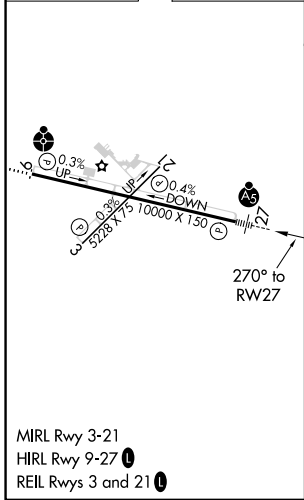

WAAS CH 49216 W 27A	APP CRS 270°	Rwy Idg 10000 TDZE 6765 Apr Elev 6765
---	------------------------	--

RNAV (GPS) RWY 27

SOUTHWEST WYOMING RGNL (R.K.S)

RNP APCH.	MALSR AS	MISSED APPROACH: Climb to 9800 direct REGVE and hold.
ASOS 118.375	SALT LAKE CENTER 124.35 353.5	UNICOM 122.8 (CTAF) 0

Procedure NA for arrivals at OCS VOR/DME on V235 southwest bound, V187 north and southbound and T298 southwest bound.

ELEV 6765	D	TDZE 6765
-----------	---	-----------

CATEGORY	A	B	C	D
LPV DA		6965-1/2	200 (200-1/2)	
LNAV/VNAV DA		7036-1/2	271 (300-1/2)	
LNAV MDA		7100-1/2	335 (400-1/2)	
<input checked="" type="checkbox"/> CIRCLING	7140-1 375 (400-1)	7220-1 455 (500-1)	7220-1/2 455 (500-1/2)	7540-2 1/2 775 (800-2 1/2)