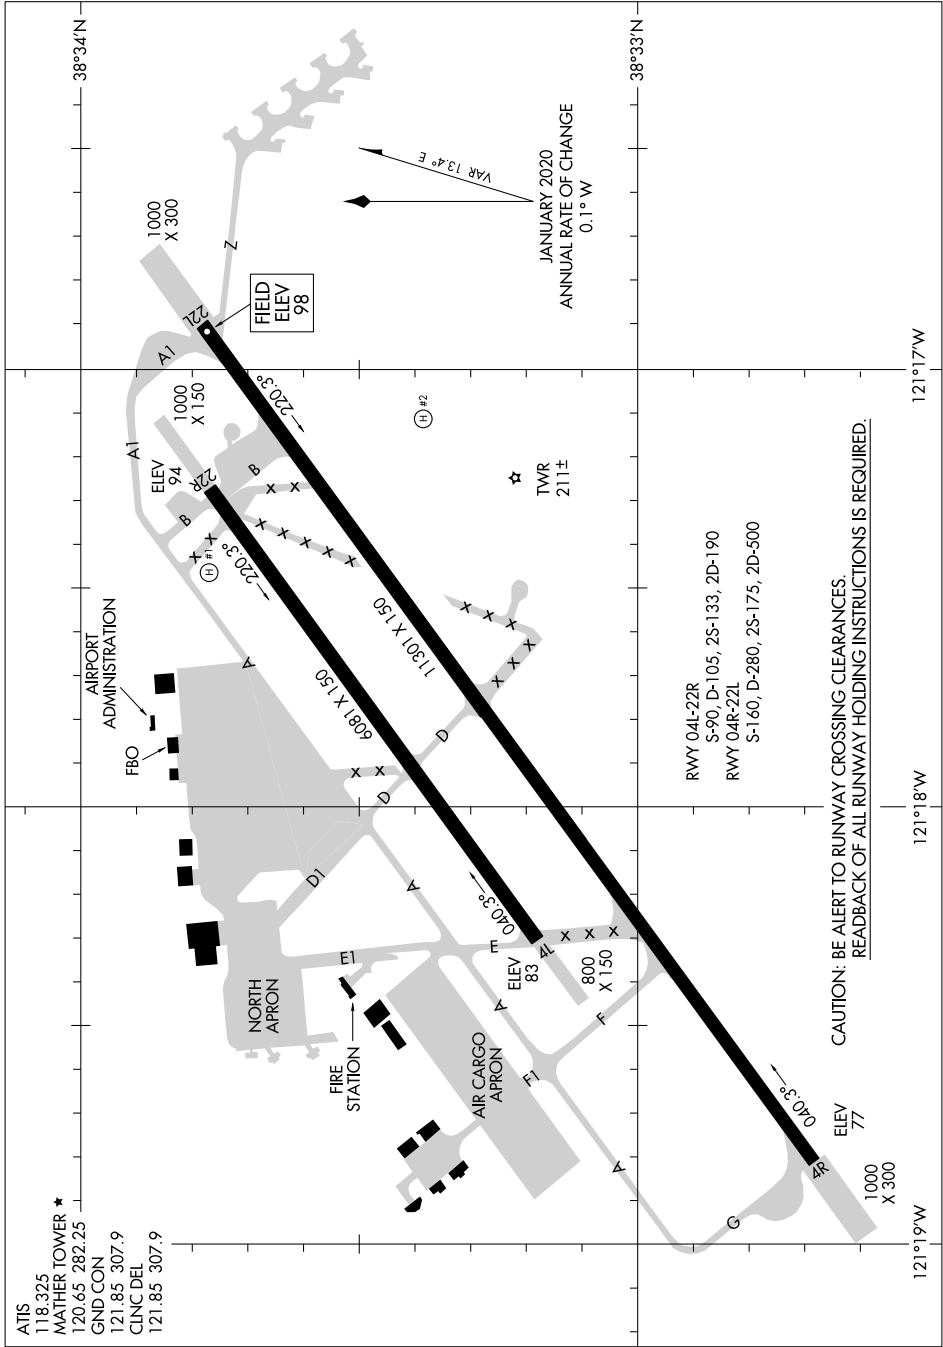

AIRPORT DIAGRAM

AL-356 (FAA)

SACRAMENTO MATHER (MHR)
SACRAMENTO, CALIFORNIA

SW-2, 26 DEC 2024 to 23 JAN 2025

SW-2, 26 DEC 2024 to 23 JAN 2025

AIRPORT DIAGRAM

SACRAMENTO, CALIFORNIA
SACRAMENTO MATHER (MHR)