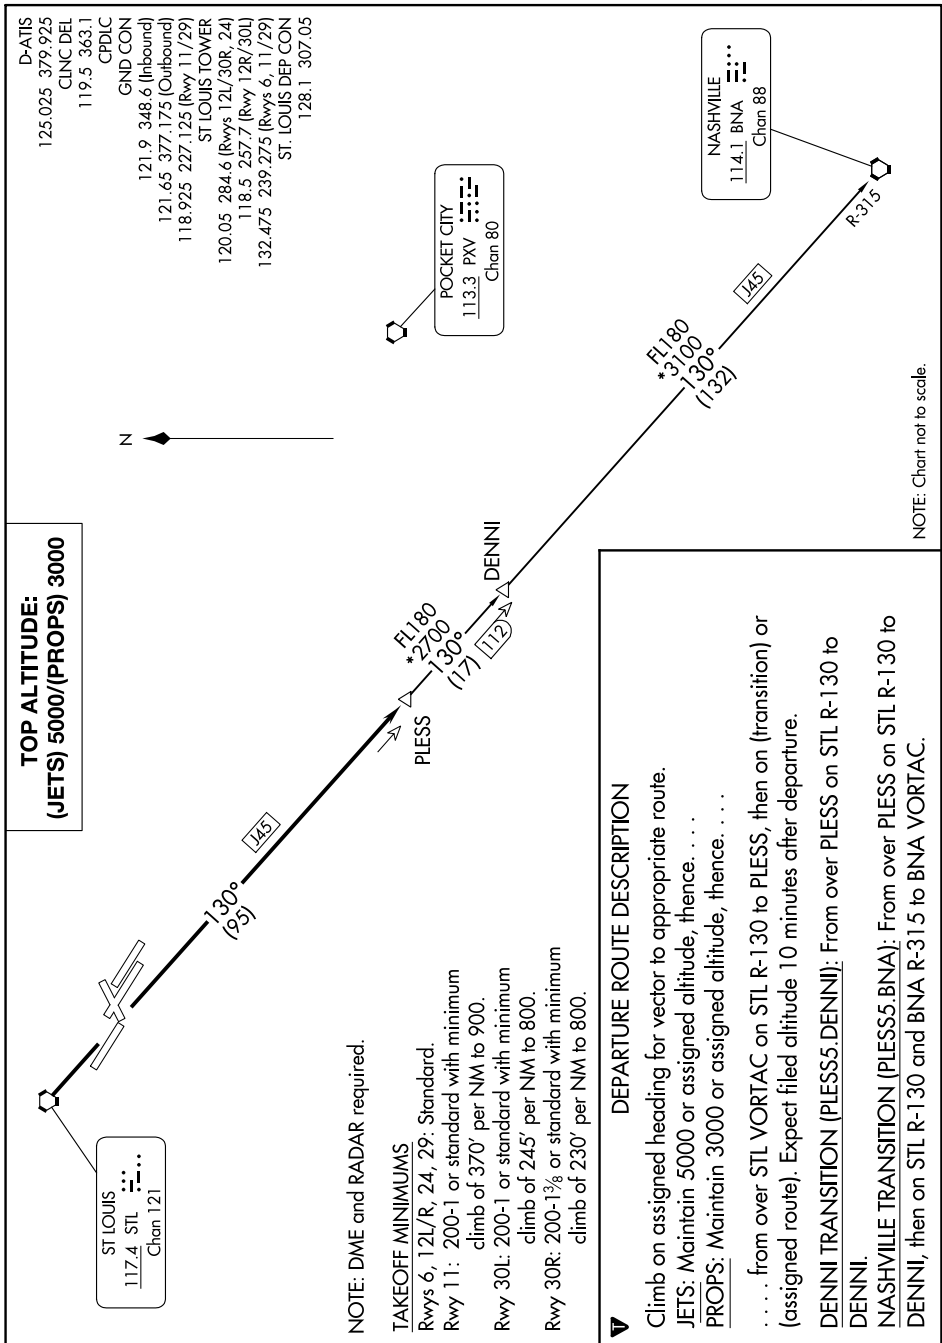

PLESS FIVE DEPARTURE

AL-360 (FAA)

ST LOUIS LAMBERT INTL (STL)
ST. LOUIS, MISSOURI

NC-3, 26 DEC 2024 to 23 JAN 2025

PLESS FIVE DEPARTURE

NC-3, 26 DEC 2024 to 23 JAN 2025