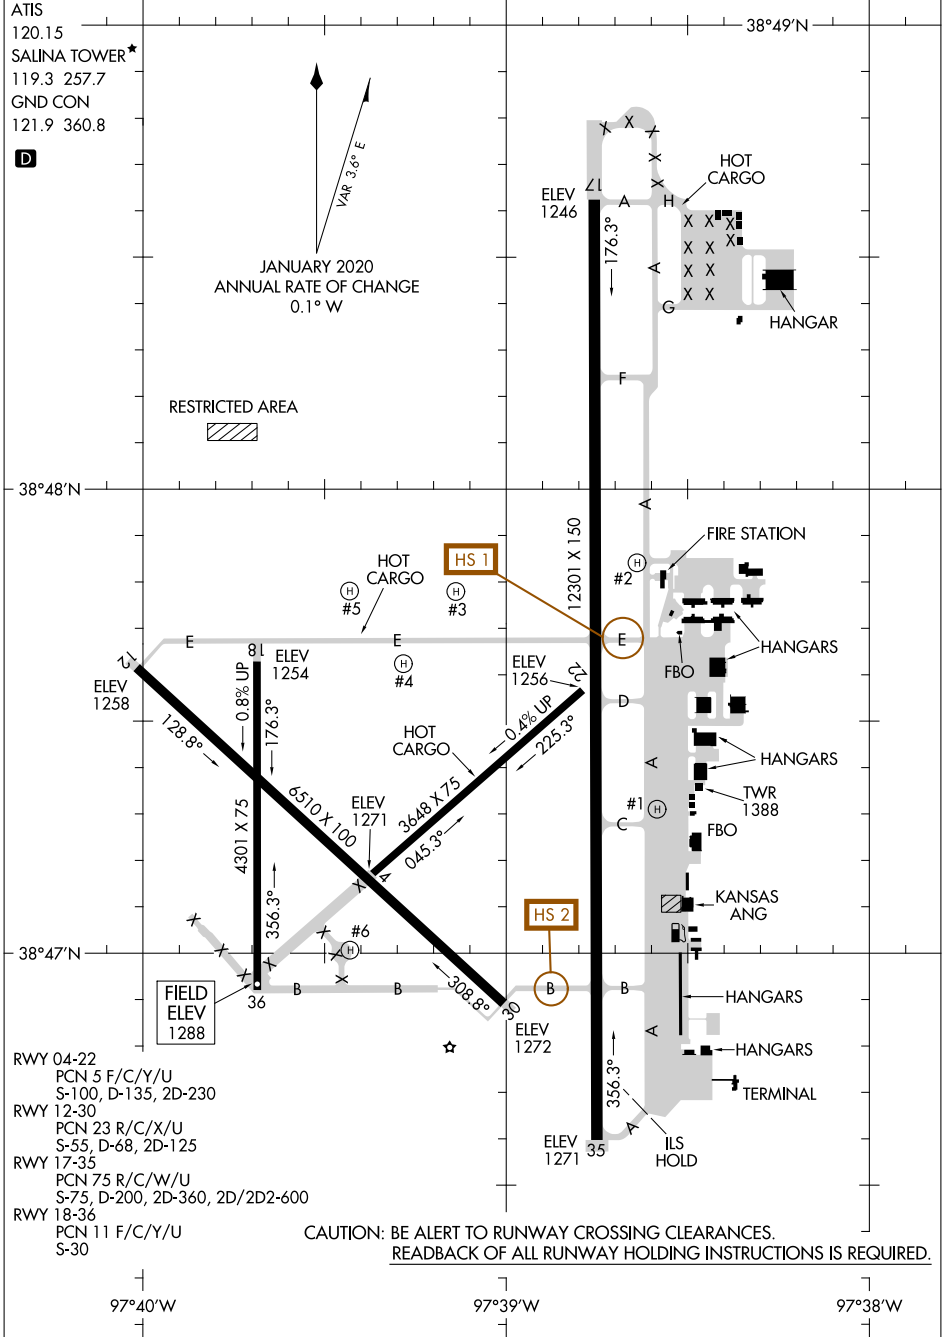

23222

AIRPORT DIAGRAM

AL-362 (FAA)

SALINA RGNL (SLN)
SALINA, KANSAS

NC-2, 26 DEC 2024 TO 23 JAN 2025

NC-2, 26 DEC 2024 TO 23 JAN 2025

AIRPORT DIAGRAM

23222

SALINA, KANSAS
SALINA RGNL (SLN)