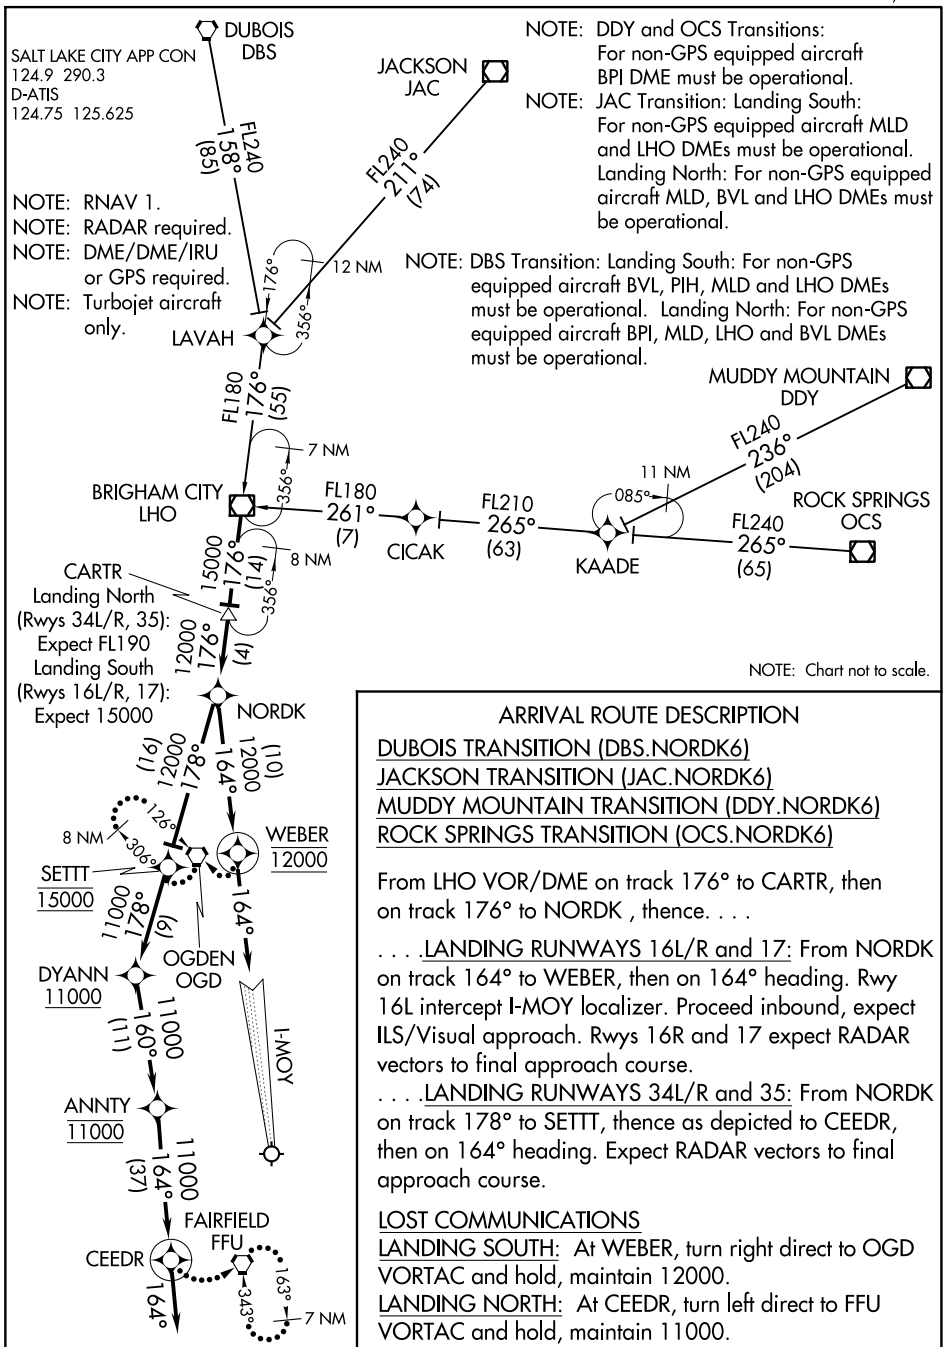

(LHO.NORDK6) 24305

NORDK SIX ARRIVAL (RNAV)

AL-365 (FAA)

SALT LAKE CITY INTL (SLC)

SALT LAKE CITY, UTAH

SW-4, 26 DEC 2024 to 23 JAN 2025

SW-4, 26 DEC 2024 to 23 JAN 2025

NORDK SIX ARRIVAL (RNAV)

(LHO.NORDK6) 08NOV18

SALT LAKE CITY, UTAH
SALT LAKE CITY INTL (SLC)