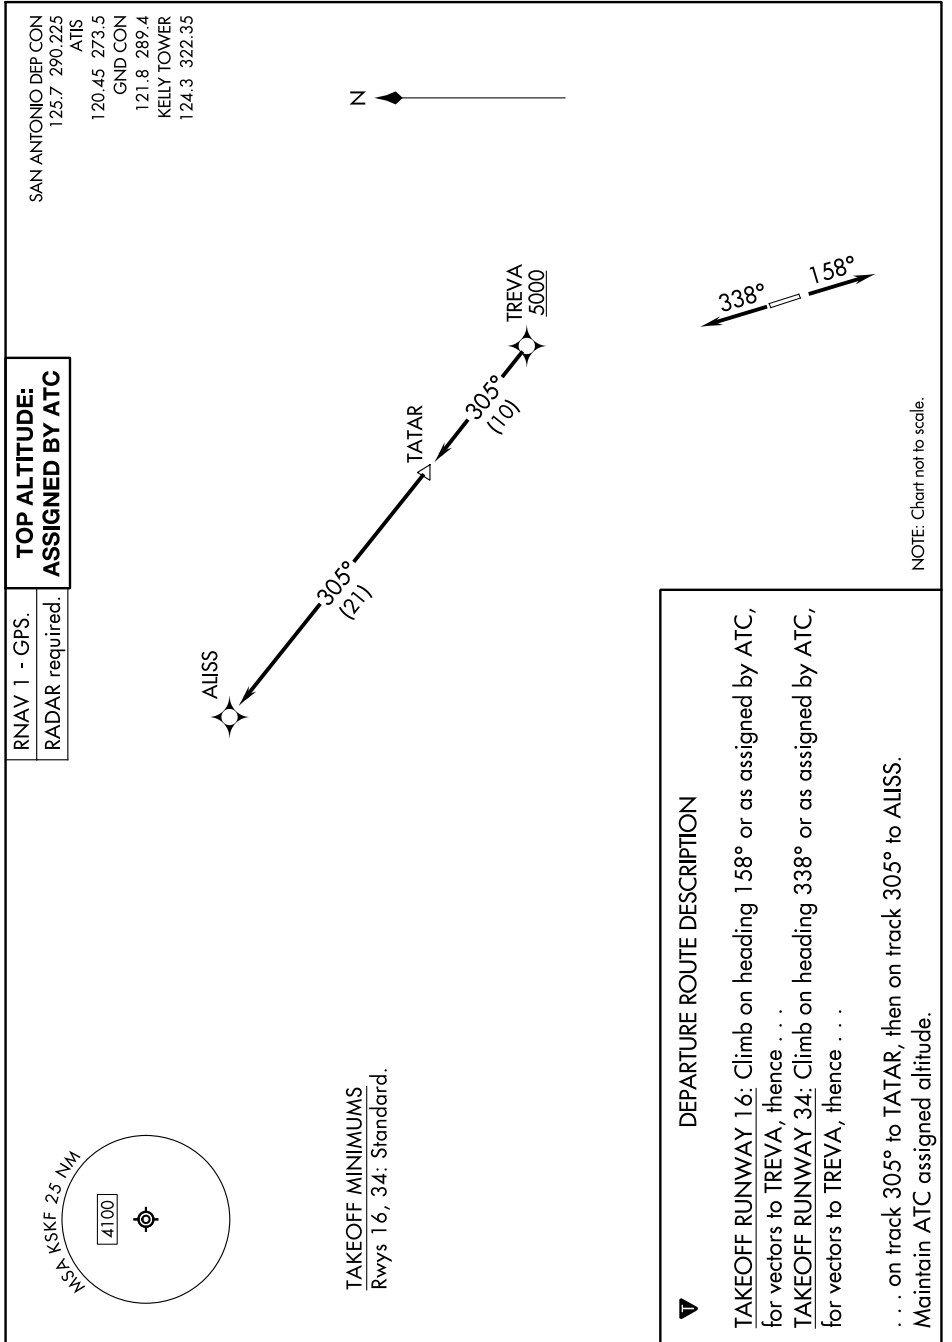

(ALISS6.ALISS) 24025

AL-371 (FAA)

KELLY FLD (SKF)
SAN ANTONIO, TEXAS

ALISS SIX DEPARTURE (RNAV)

SC-3, 26 DEC 2024 to 23 JAN 2025

SC-3, 26 DEC 2024 to 23 JAN 2025

ALISS SIX DEPARTURE (RNAV)

(ALISS6.ALISS) 25JAN24

SAN ANTONIO, TEXAS
KELLY FLD (SKF)

DEPARTURE ROUTE DESCRIPTION

TAKEOFF RUNWAY 16: Climb on heading 158° or as assigned by ATC, for vectors to TREVA, thence . . .

TAKEOFF RUNWAY 34: Climb on heading 338° or as assigned by ATC, for vectors to TREVA, thence . . .

. . . on track 305° to TATAR, then on track 305° to ALISS. Maintain ATC assigned altitude.